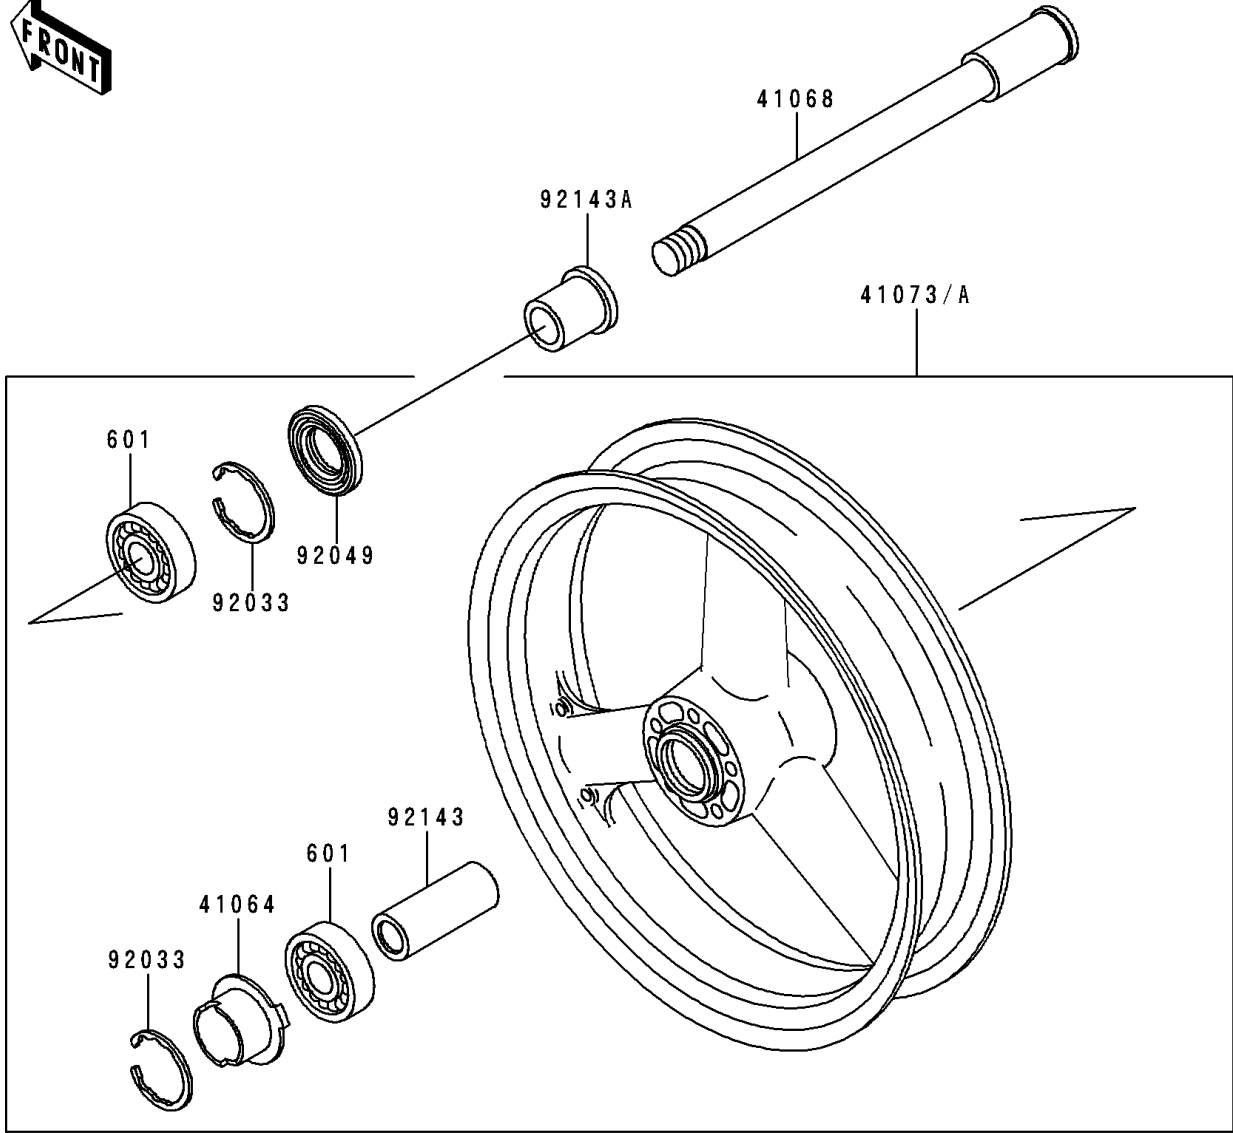

# 1996 Ninja® ZX™-9R PARTS DIAGRAM

Front Wheel

F2230

# 1996 Ninja® ZX™-9R PARTS LIST

## Front Wheel

ITEM NAME	PART NUMBER	QUANTITY
BEARING-BALL,#6005UU (Ref # 601)	601B6005UU	2
GEAR-METER SCREW,9T (Ref # 41060)	41060-1140	1
GEAR-METER SCREW,24T (Ref # 41060A)	41060-1141	1
WASHER,5.1X9X0.4 (Ref # 41063)	41063-001	2
RECEIVER-SPEEDOMETER (Ref # 41064)	41064-1055	1
AXLE,FR (Ref # 41068)	41068-1327	1
WHEEL-ASSY,FR,L.GREEN (Ref # 41073)	41073-1496-CJ	1
WHEEL-ASSY,FR,G.GRAY (Ref # 41073A)	41073-1496-GE	1
CASE-ASSY-METER GEAR (Ref # 41078)	41078-1082	1
BUSHING,METER GEAR CASE (Ref # 92028)	92028-1634	1
RING-SNAP,47MM (Ref # 92033)	92033-1042	2
PIN,SPRING,3X18 (Ref # 92043)	92043-1454	1
SEAL-OIL,BJN 32 47 5 (Ref # 92049)	92049-1377	1
SEAL-OIL,BJN-C2 35 52 5 (Ref # 92049A)	92049-1378	1
COLLAR,FR HUB,L=94 (Ref # 92143)	92143-1476	1
COLLAR,FR AXLE,RH,L=17.5 (Ref # 92143A)	92143-1477	1
COLLAR,FR AXLE,LH,L=44.5 (Ref # 92143B)	92143-1478	1