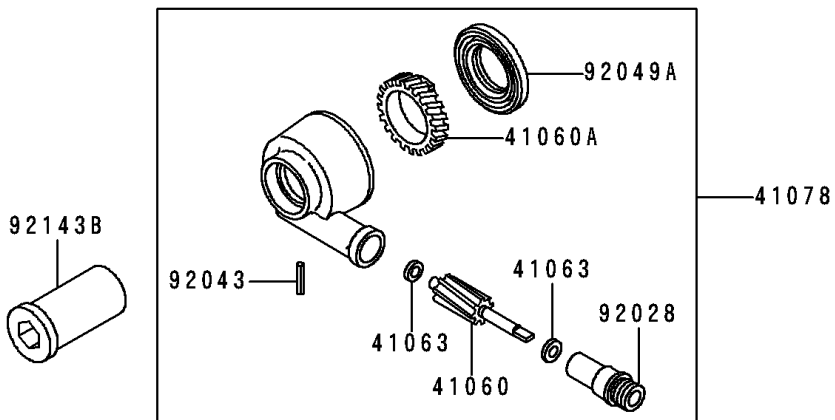

# 1996 Ninja® ZX™-9R PARTS DIAGRAM

Front Wheel

F2230

## Front Wheel

ITEM NAME	PART NUMBER	QUANTITY
BEARING-BALL,#6005UU (Ref # 601)	601B6005UU	2
GEAR-METER SCREW,9T (Ref # 41060)	41060-1140	1
GEAR-METER SCREW,24T (Ref # 41060A)	41060-1141	1
WASHER,5.1X9X0.4 (Ref # 41063)	41063-001	2
RECEIVER-SPEEDOMETER (Ref # 41064)	41064-1055	1
AXLE,FR (Ref # 41068)	41068-1327	1
WHEEL-ASSY,FR,L.GREEN (Ref # 41073)	41073-1496-CJ	1
WHEEL-ASSY,FR,G.GRAY (Ref # 41073A)	41073-1496-GE	1
CASE-ASSY-METER GEAR (Ref # 41078)	41078-1082	1
BUSHING,METER GEAR CASE (Ref # 92028)	92028-1634	1
RING-SNAP,47MM (Ref # 92033)	92033-1042	2
PIN,SPRING,3X18 (Ref # 92043)	92043-1454	1
SEAL-OIL,BJN 32 47 5 (Ref # 92049)	92049-1377	1
SEAL-OIL,BJN-C2 35 52 5 (Ref # 92049A)	92049-1378	1
COLLAR,FR HUB,L=94 (Ref # 92143)	92143-1476	1
COLLAR,FR AXLE,RH,L=17.5 (Ref # 92143A)	92143-1477	1
COLLAR,FR AXLE,LH,L=44.5 (Ref # 92143B)	92143-1478	1