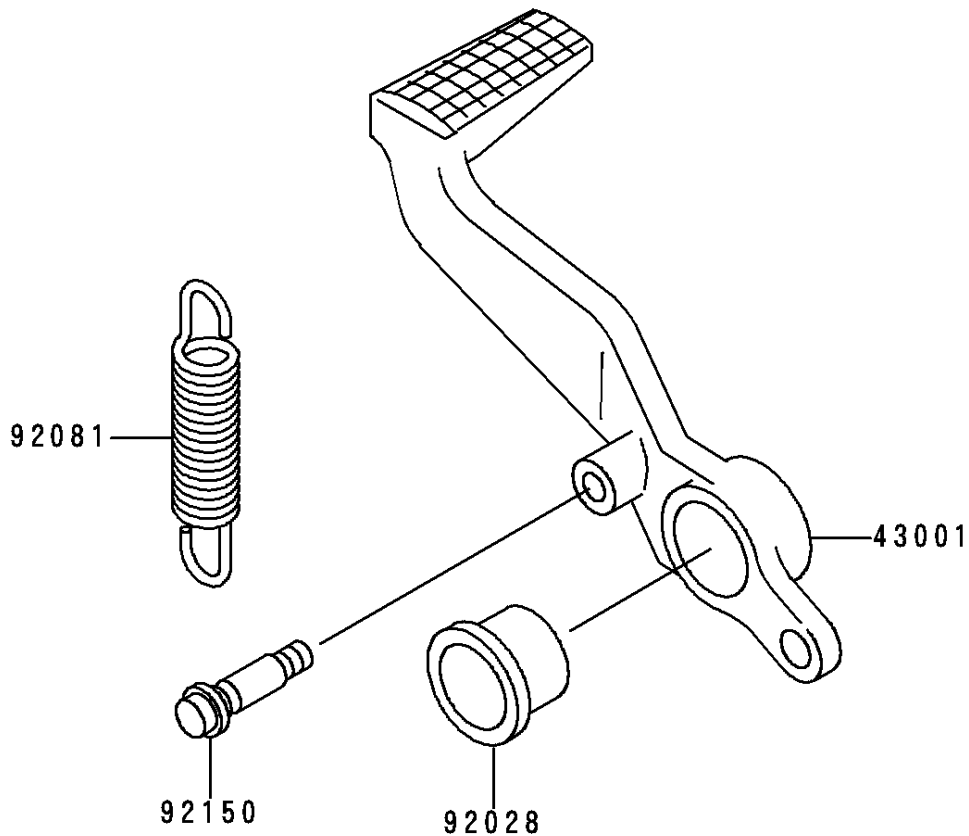

# 1994 Ninja® ZX™ -9R PARTS DIAGRAM

Brake Pedal/Torque Link

F2260

# 1994 Ninja® ZX™ -9R PARTS LIST

## Brake Pedal/Torque Link

ITEM NAME	PART NUMBER	QUANTITY
LEVER-BRAKE,PEDAL (Ref # 43001)	43001-1338	1
BUSHING (Ref # 92028)	92028-1576	1
SPRING (Ref # 92081)	92081-1526	1
BOLT (Ref # 92150)	92150-1439	1