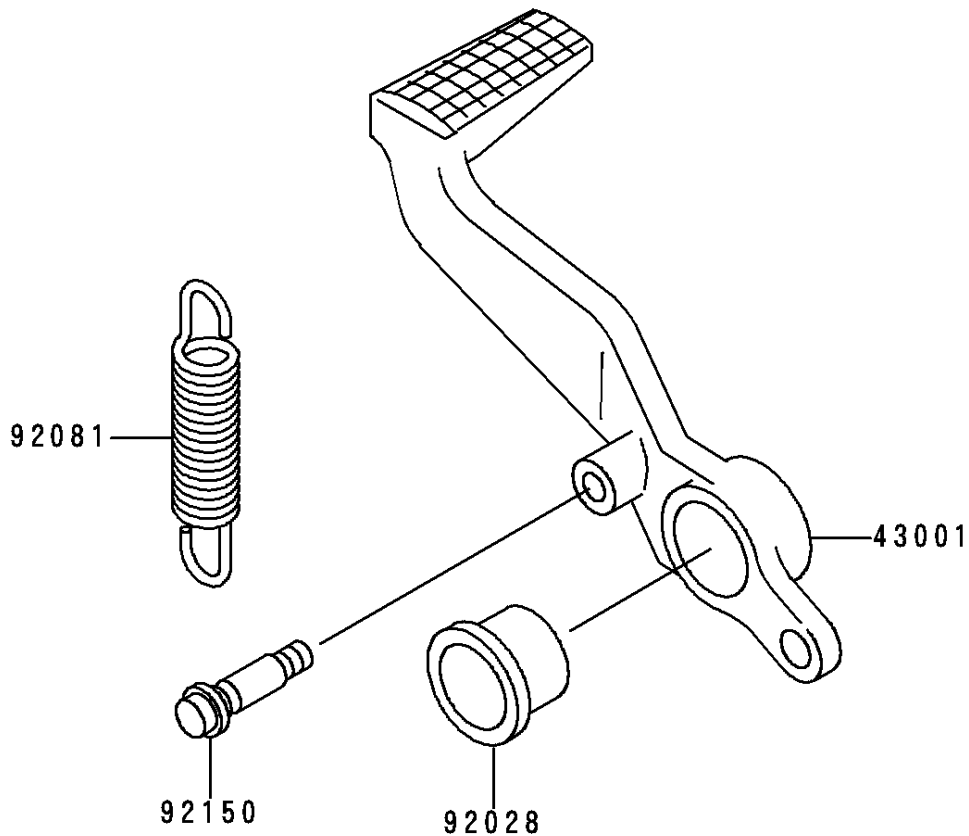

1995 Ninja® ZX™ -9R PARTS DIAGRAM

Brake Pedal/Torque Link

F2260

1995 Ninja® ZX™-9R PARTS LIST

Brake Pedal/Torque Link

ITEM NAME	PART NUMBER	QUANTITY
LEVER-BRAKE,PEDAL (Ref # 43001)	43001-1338	1
BUSHING (Ref # 92028)	92028-1576	1
SPRING (Ref # 92081)	92081-1526	1
BOLT (Ref # 92150)	92150-1439	1