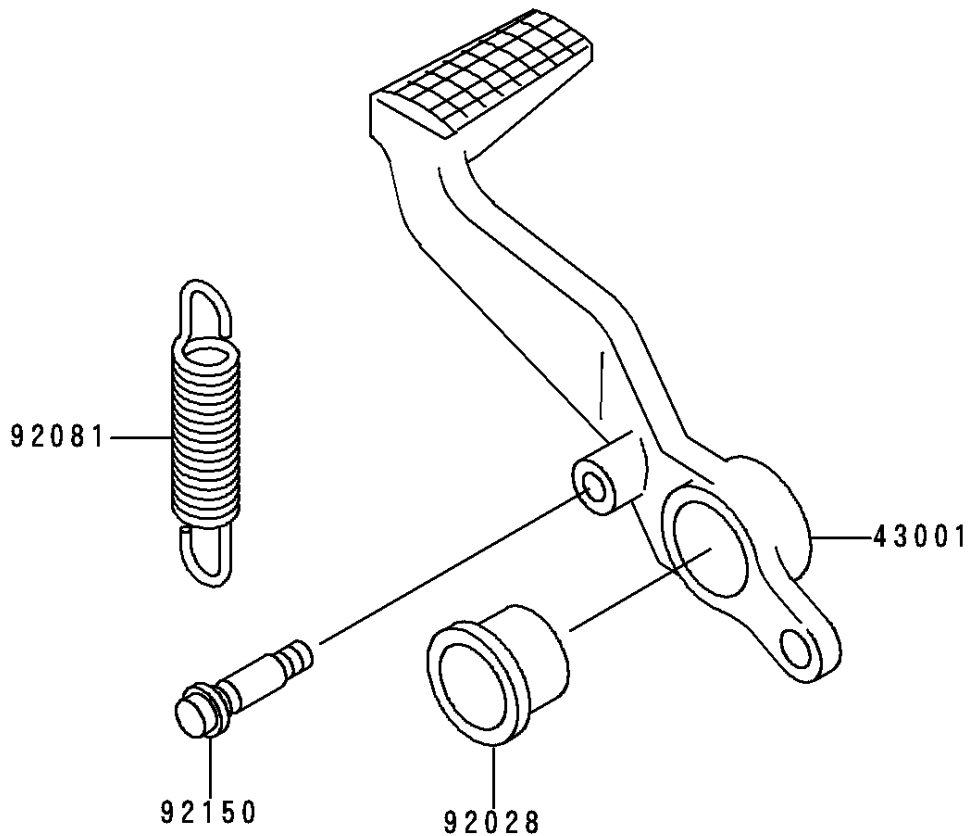

1996 Ninja® ZX™-9R PARTS DIAGRAM

Brake Pedal/Torque Link

F2260

1996 Ninja® ZX™-9R PARTS LIST

Brake Pedal/Torque Link

ITEM NAME	PART NUMBER	QUANTITY
LEVER-BRAKE,PEDAL (Ref # 43001)	43001-1338	1
BUSHING (Ref # 92028)	92028-1576	1
SPRING (Ref # 92081)	92081-1526	1
BOLT (Ref # 92150)	92150-1439	1