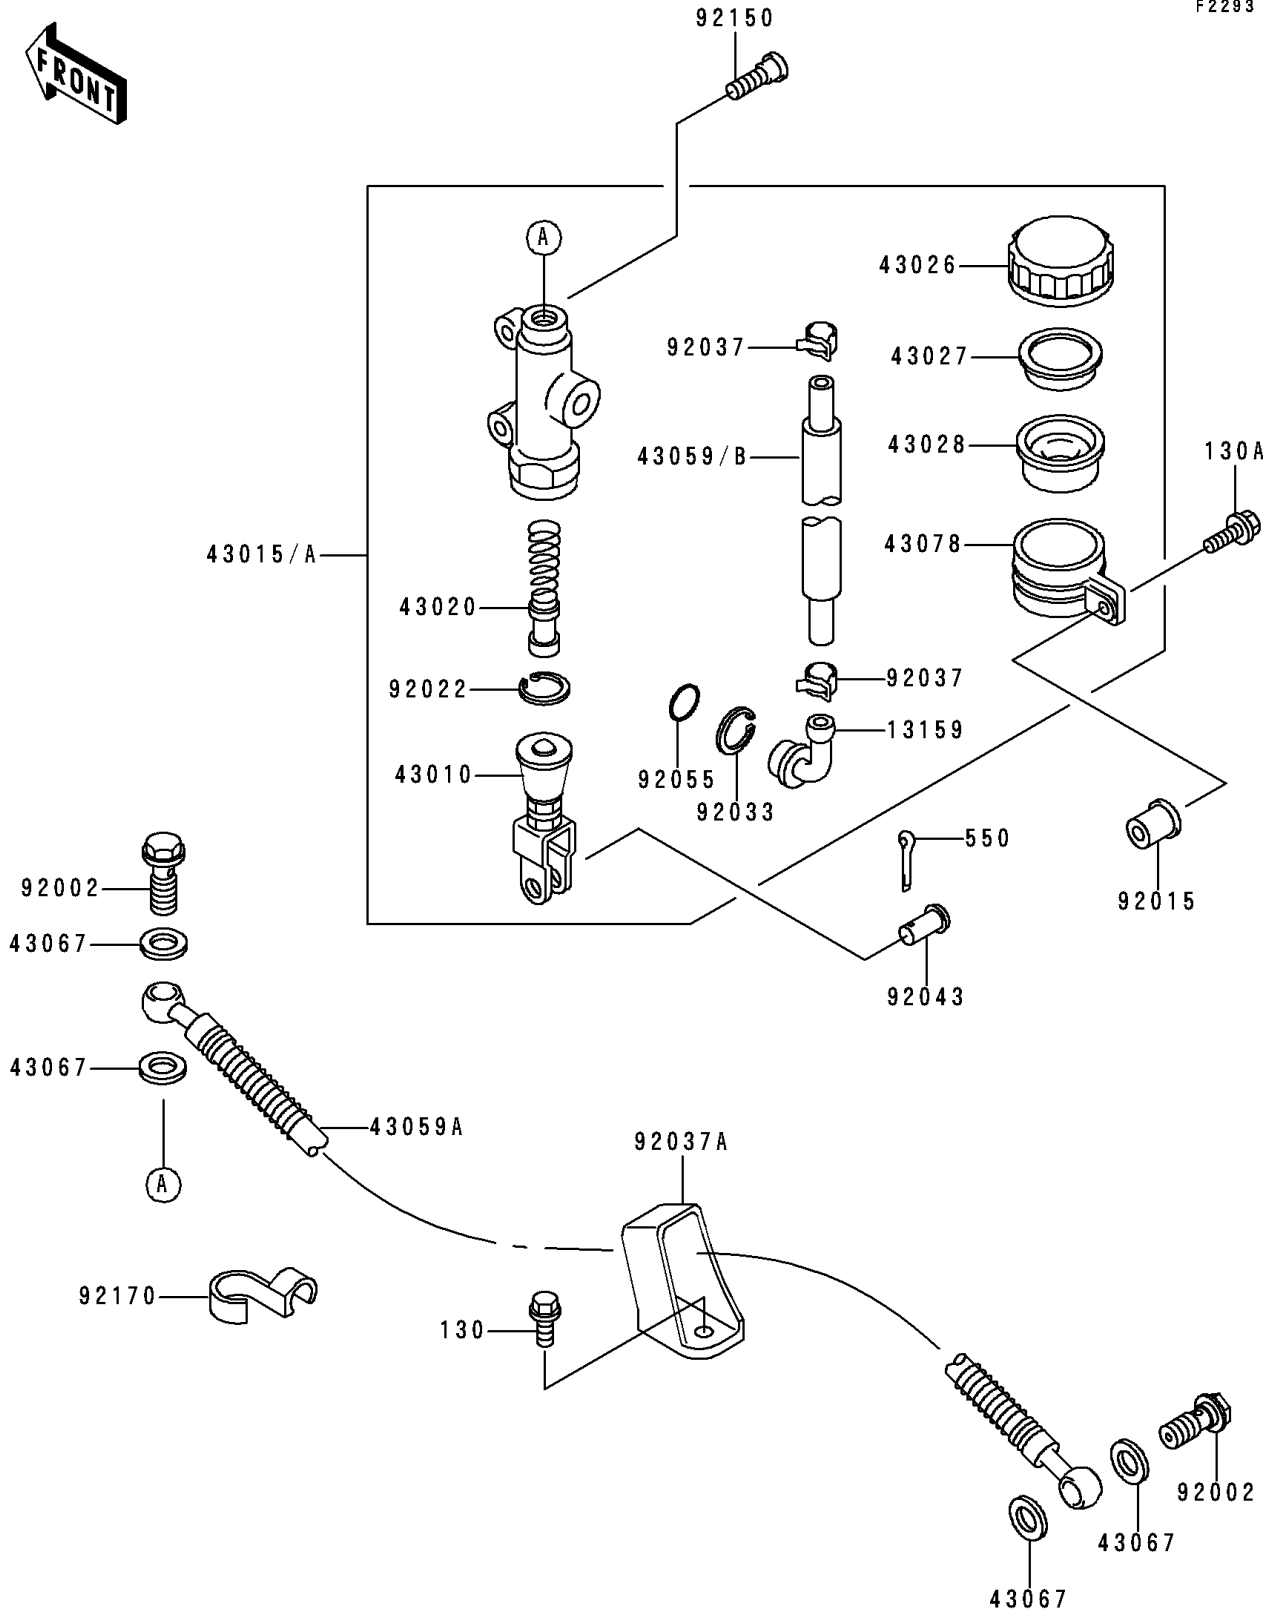

1996 Ninja® ZX™-9R PARTS DIAGRAM

Rear Master Cylinder

F2293

1996 Ninja® ZX™-9R PARTS LIST

Rear Master Cylinder

ITEM NAME	PART NUMBER	QUANTITY
BOLT-FLANGED (Ref # 130)	130J0610	1
BOLT-FLANGED,6X25 (Ref # 130A)	130J0625	1
PIN-COTTER,2.0X15 (Ref # 550)	550D2015	1
CONNECTOR,RR MASTER CYLINDER (Ref # 13159)	13159-1052	1
ROD-ASSY-BRAKE (Ref # 43010)	43010-1062	1
CYLINDER-ASSY-MASTER,RR (Ref # 43015A)	43015-1566	1
PISTON-COMP-BRAKE (Ref # 43020)	43020-1094	1
CAP-BRAKE (Ref # 43026)	43026-1051	1
PLATE-DIAPHRAGM (Ref # 43027)	43027-1051	1
DIAPHRAGM,MASTER CYLINDER (Ref # 43028)	43028-1057	1
HOSE-BRAKE,RR (Ref # 43059A)	43059-1774	1
WASHER,10.5X15X1.5 (Ref # 43067)	43067-001	4
RESERVOIR,RR MASTER CYLINDER (Ref # 43078)	43078-1082	1
BOLT,OIL,L=23 (Ref # 92002)	92002-1888	2
NUT (Ref # 92015)	92015-1700	1
WASHER,CIRCRIP (Ref # 92022)	92022-1601	1
RING-SNAP,20.5MM (Ref # 92033)	92033-1186	1
CLAMP,BRAKE HOSE (Ref # 92037)	92037-1547	2
CLAMP,HOSE (Ref # 92037A)	92037-1896	1
PIN,8MM (Ref # 92043)	92043-1303	1
RING-O,MASTER CYLINDER (Ref # 92055)	92055-1251	1
BOLT,SOCKET,8X30 (Ref # 92150)	92150-1843	2
CLAMP,HOSE (Ref # 92170)	92170-1097	1
HOSE-BRAKE,RR MASTER CYLINDER (Ref # 43059B)	43059-1890	1