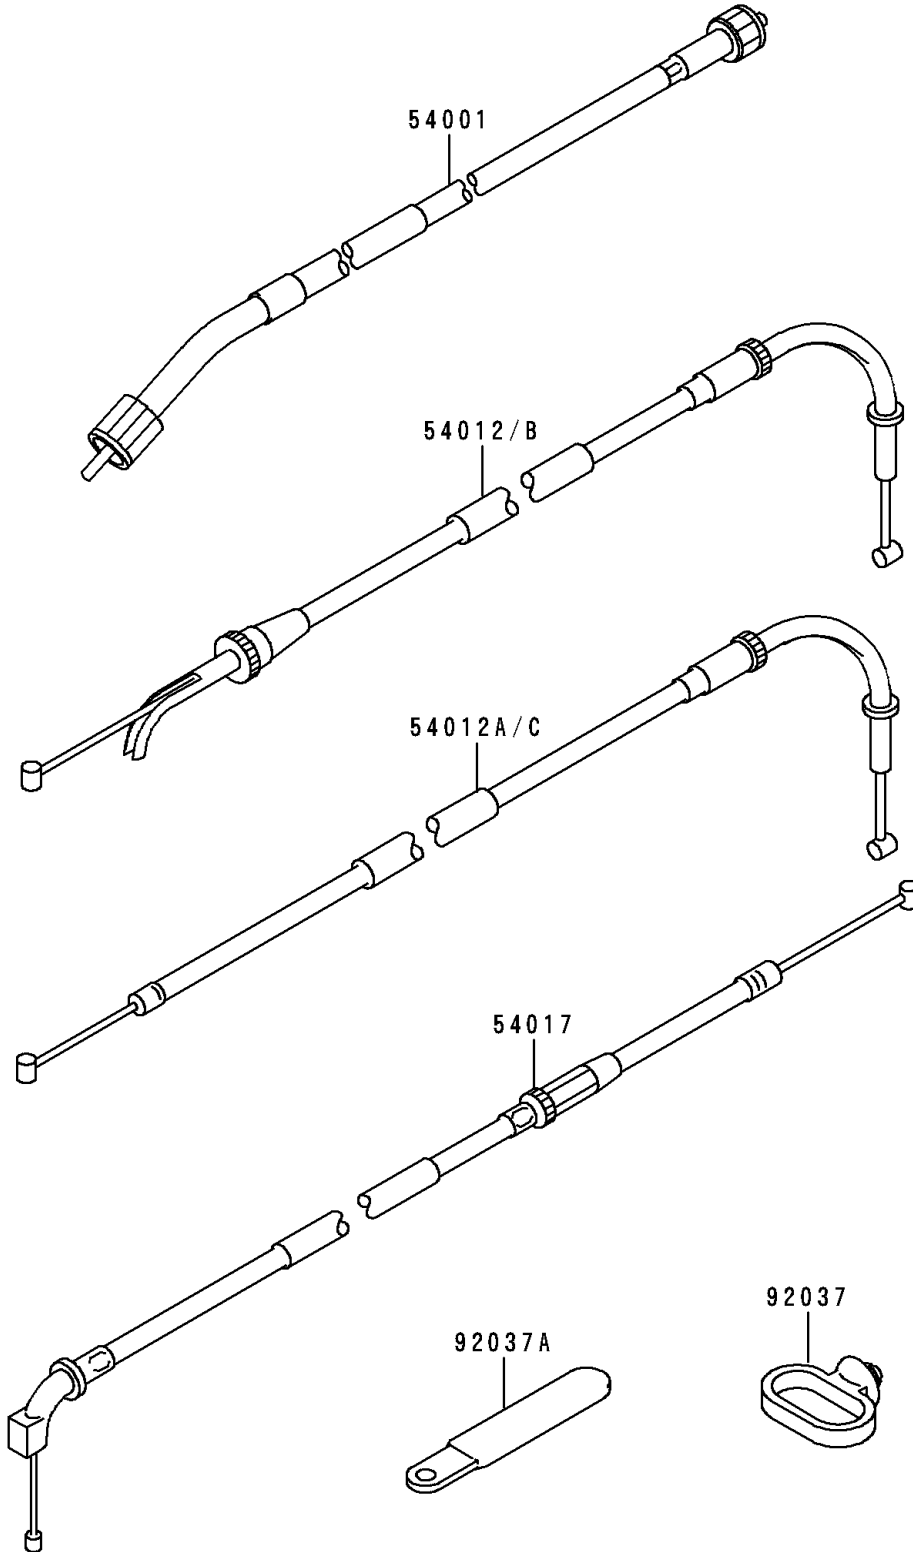

1995 Ninja® ZX™ -9R PARTS DIAGRAM

Cables

F2540

1995 Ninja® ZX™-9R PARTS LIST

Cables

ITEM NAME	PART NUMBER	QUANTITY
CABLE-SPEEDOMETER (Ref # 54001)	54001-1130	1
CABLE-THROTTLE,OPENING (Ref # 54012)	54012-1474	1
CABLE-THROTTLE,CLOSING (Ref # 54012A)	54012-1475	1
CABLE-STARTER (Ref # 54017)	54017-1160	1
CLAMP,CABLE (Ref # 92037)	92037-1459	1
CLAMP (Ref # 92037A)	92037-1993	1