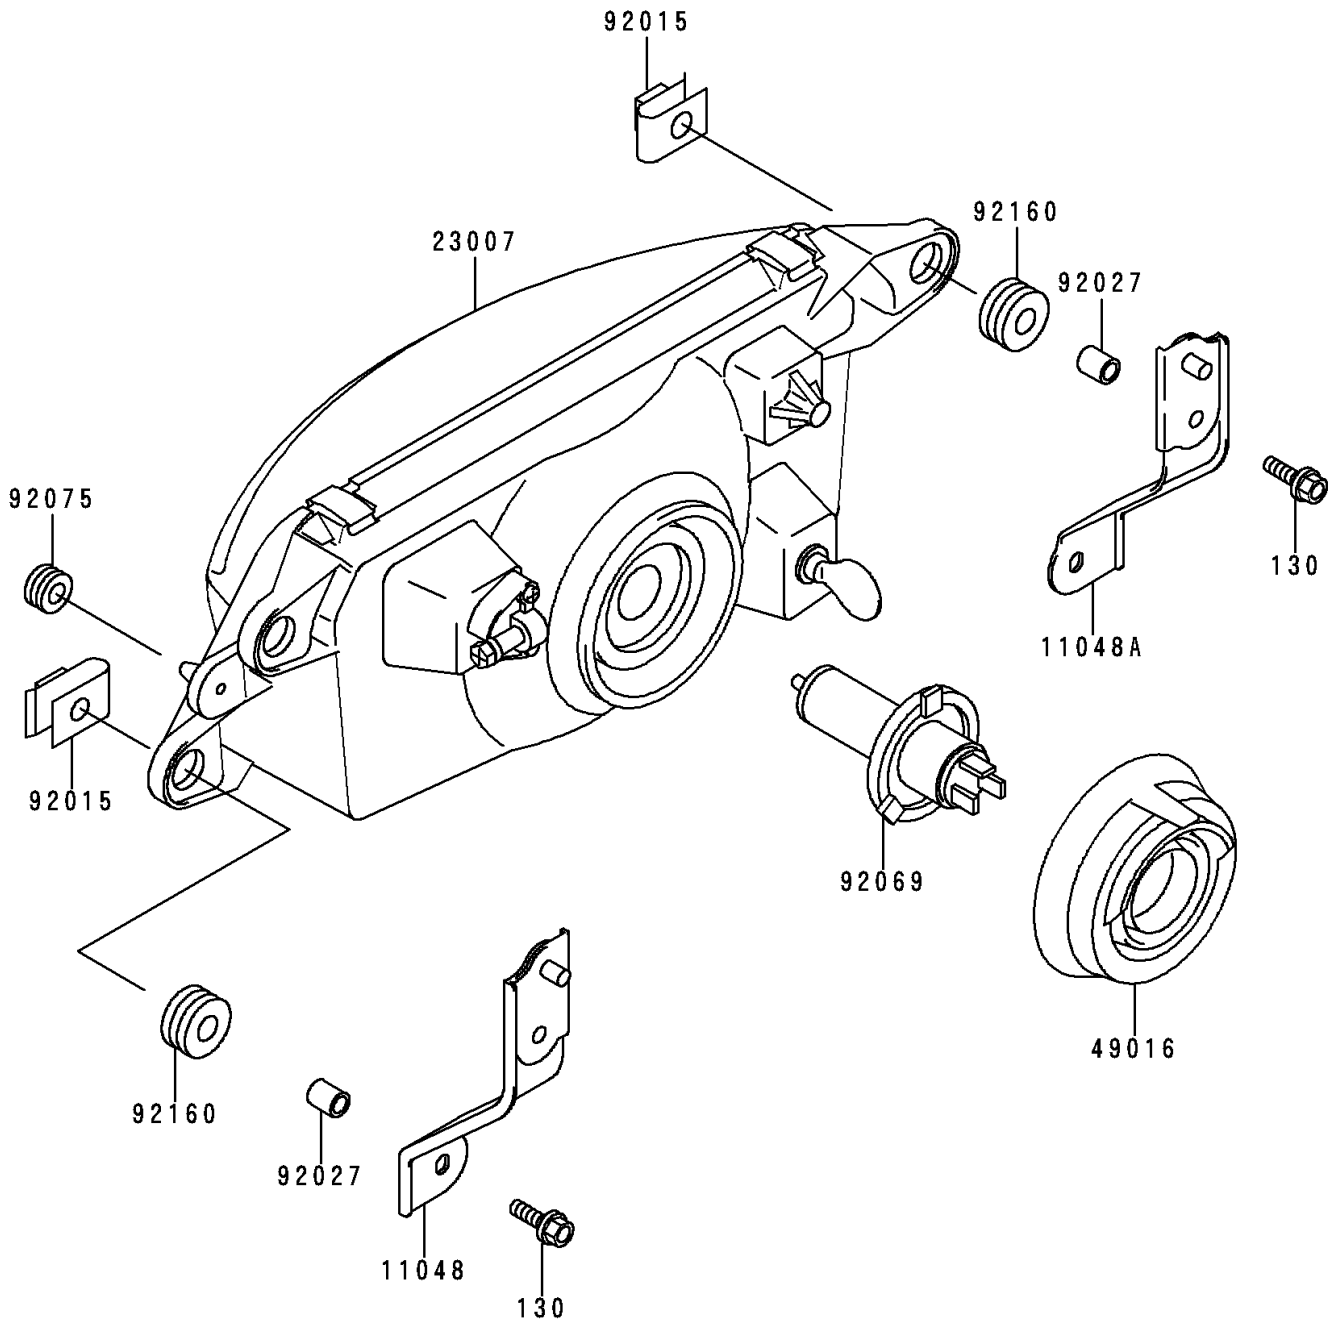

1994 Ninja® ZX™ -9R PARTS DIAGRAM

Headlight(s)

F2710

1994 Ninja® ZX™ -9R PARTS LIST

Headlight(s)

ITEM NAME	PART NUMBER	QUANTITY
BOLT-FLANGED,6X25 (Ref # 130)	130J0625	4
BRACKET,HEAD LAMP,LH (Ref # 11048)	11048-1785	1
BRACKET,HEAD LAMP,RH (Ref # 11048A)	11048-1786	1
LENS-COMP,HEAD LAMP (Ref # 23007)	23007-1312	1
COVER-SEAL,HEAD LAMP (Ref # 49016)	49016-1135	1
NUT,6MM (Ref # 92015)	92015-1094	4
COLLAR,6.8X10X12 (Ref # 92027)	92027-162	4
BULB,12V 60/55W,H4 (Ref # 92069)	92069-1002	1
DAMPER (Ref # 92075)	92075-1912	2
DAMPER (Ref # 92160)	92160-1162	4