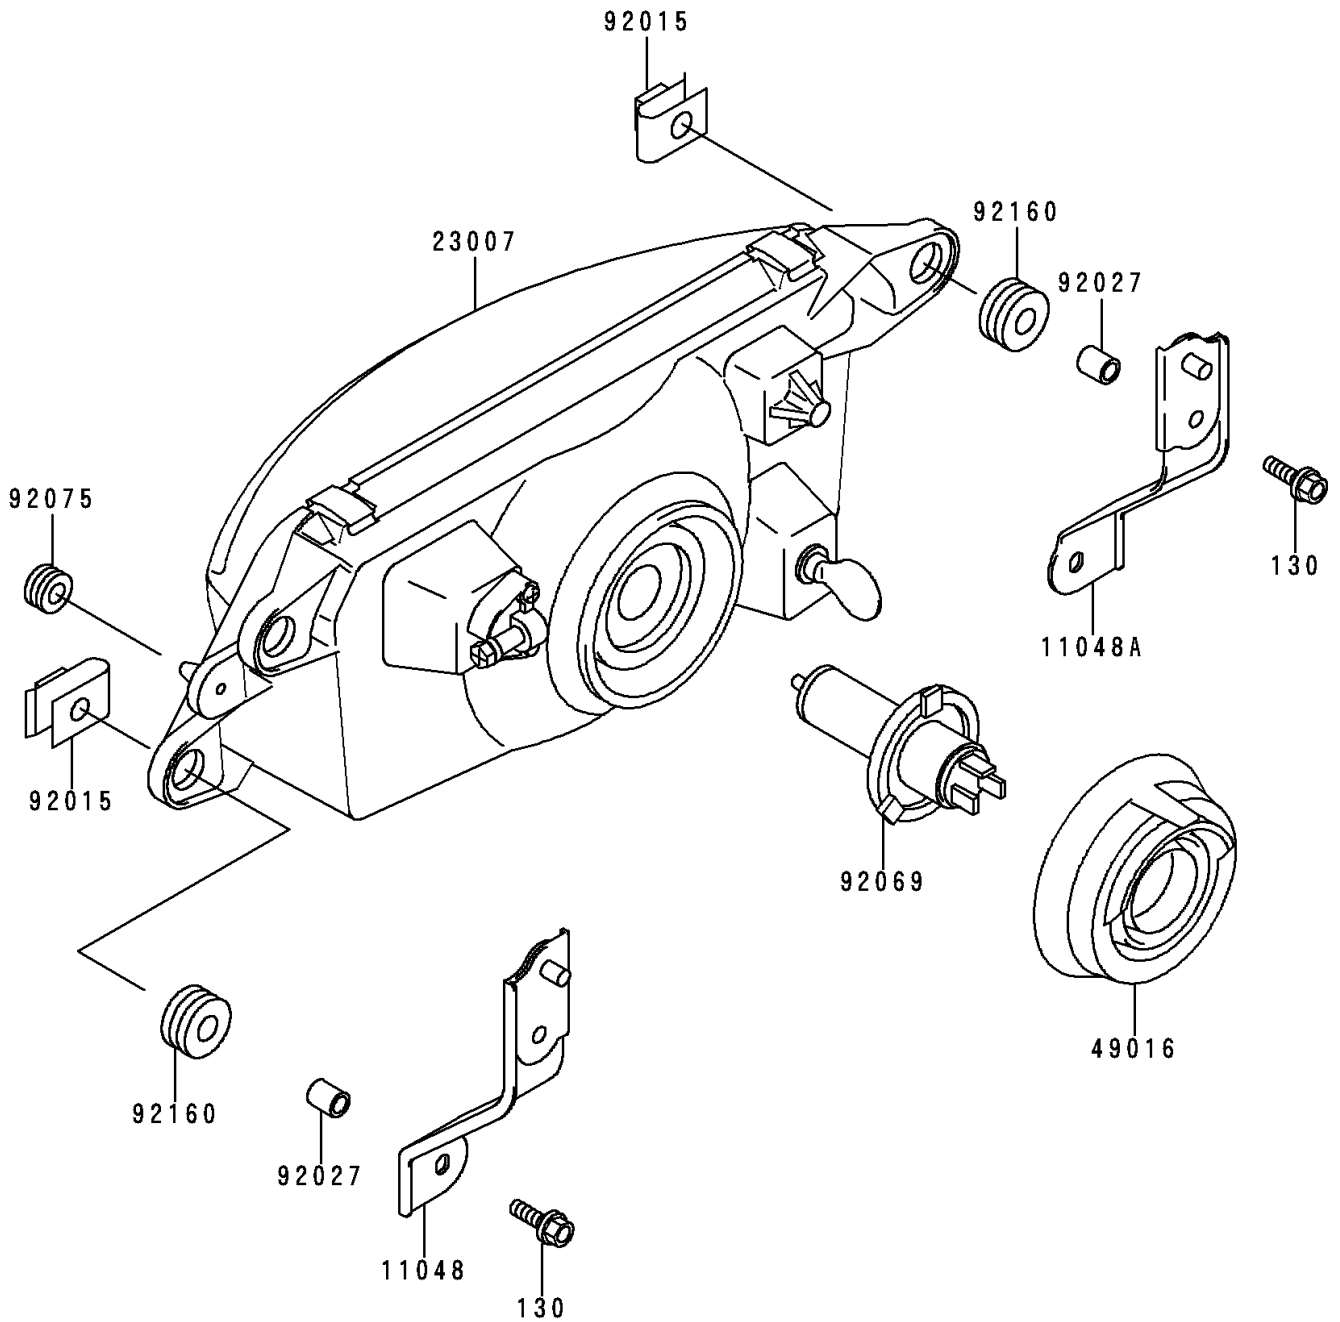

# 1994 Ninja® ZX™ -9R PARTS DIAGRAM

Headlight(s)

F2710

## 1994 Ninja® ZX™-9R PARTS LIST

### Headlight(s)

ITEM NAME	PART NUMBER	QUANTITY
BOLT-FLANGED,6X25 (Ref # 130)	130J0625	4
BRACKET,HEAD LAMP,LH (Ref # 11048)	11048-1785	1
BRACKET,HEAD LAMP,RH (Ref # 11048A)	11048-1786	1
LENS-COMP,HEAD LAMP (Ref # 23007)	23007-1312	1
COVER-SEAL,HEAD LAMP (Ref # 49016)	49016-1135	1
NUT,6MM (Ref # 92015)	92015-1094	4
COLLAR,6.8X10X12 (Ref # 92027)	92027-162	4
BULB,12V 60/55W,H4 (Ref # 92069)	92069-1002	1
DAMPER (Ref # 92075)	92075-1912	2
DAMPER (Ref # 92160)	92160-1162	4