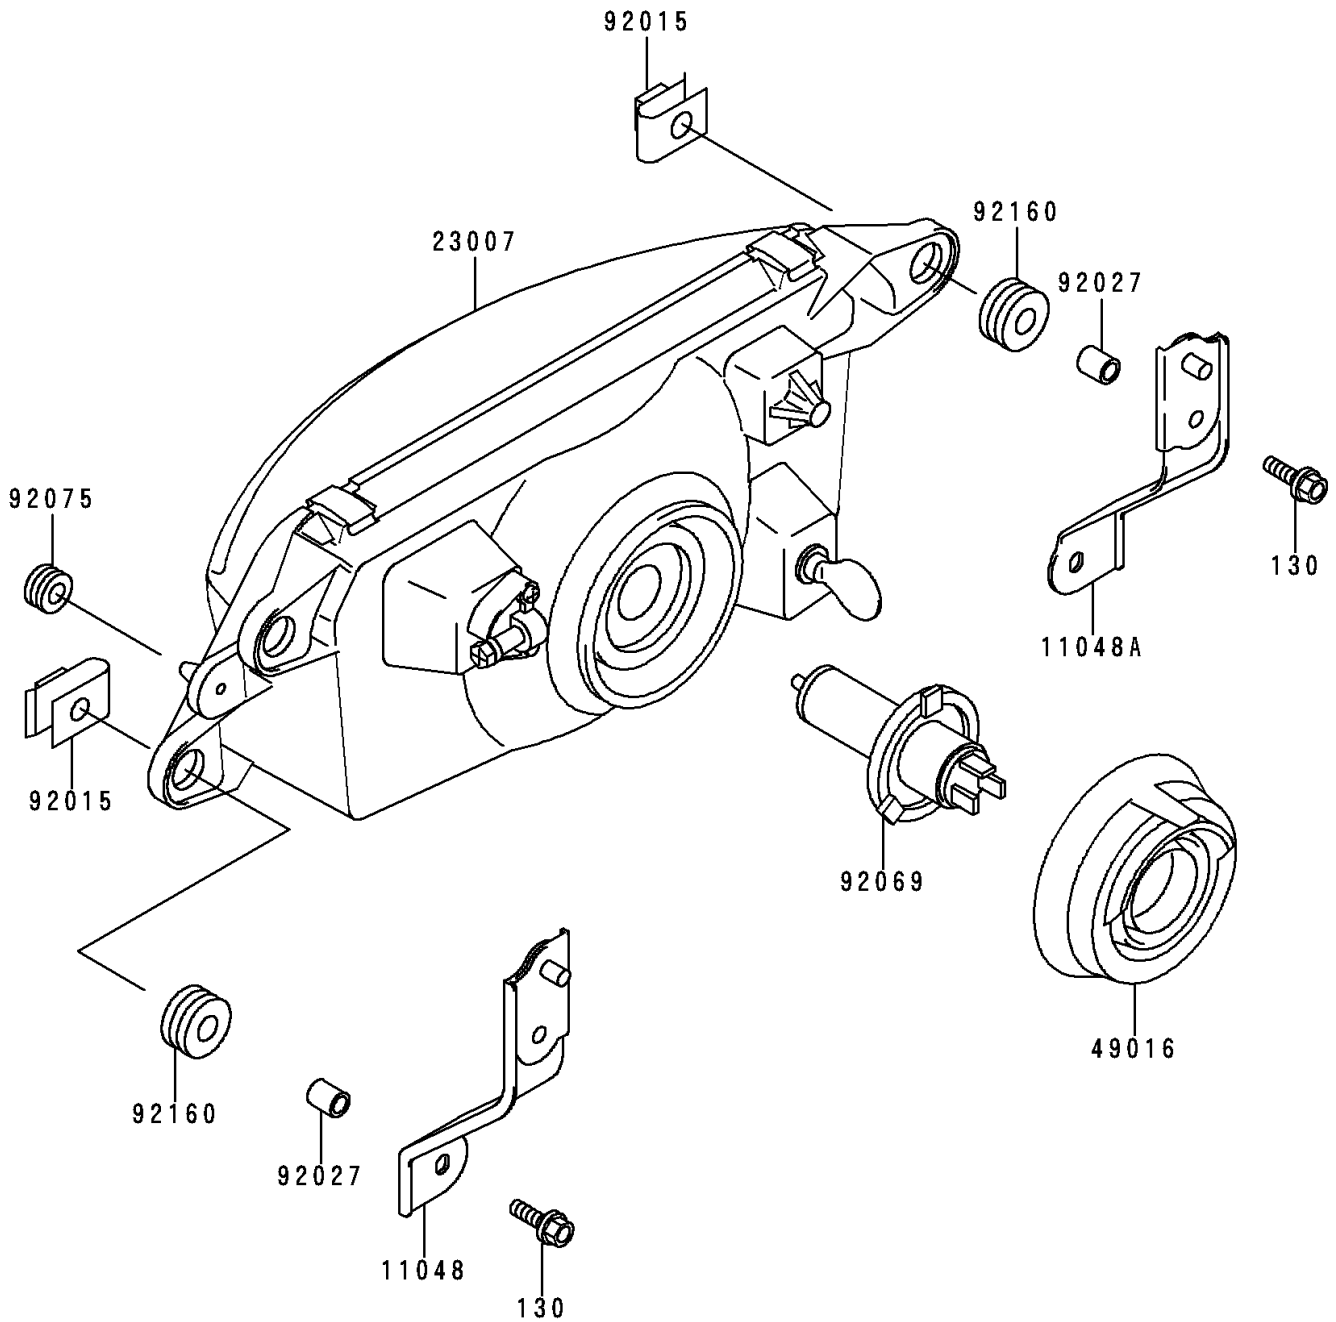

1995 Ninja® ZX™ -9R PARTS DIAGRAM

Headlight(s)

F2710

1995 Ninja® ZX™ -9R PARTS LIST

Headlight(s)

ITEM NAME	PART NUMBER	QUANTITY
BOLT-FLANGED,6X25 (Ref # 130)	130J0625	4
BRACKET,HEAD LAMP,LH (Ref # 11048)	11048-1785	1
BRACKET,HEAD LAMP,RH (Ref # 11048A)	11048-1786	1
LENS-COMP,HEAD LAMP (Ref # 23007)	23007-1312	1
COVER-SEAL,HEAD LAMP (Ref # 49016)	49016-1135	1
NUT,6MM (Ref # 92015)	92015-1094	4
COLLAR,6.8X10X12 (Ref # 92027)	92027-162	4
BULB,12V 60/55W,H4 (Ref # 92069)	92069-1002	1
DAMPER (Ref # 92075)	92075-1912	2
DAMPER (Ref # 92160)	92160-1162	4