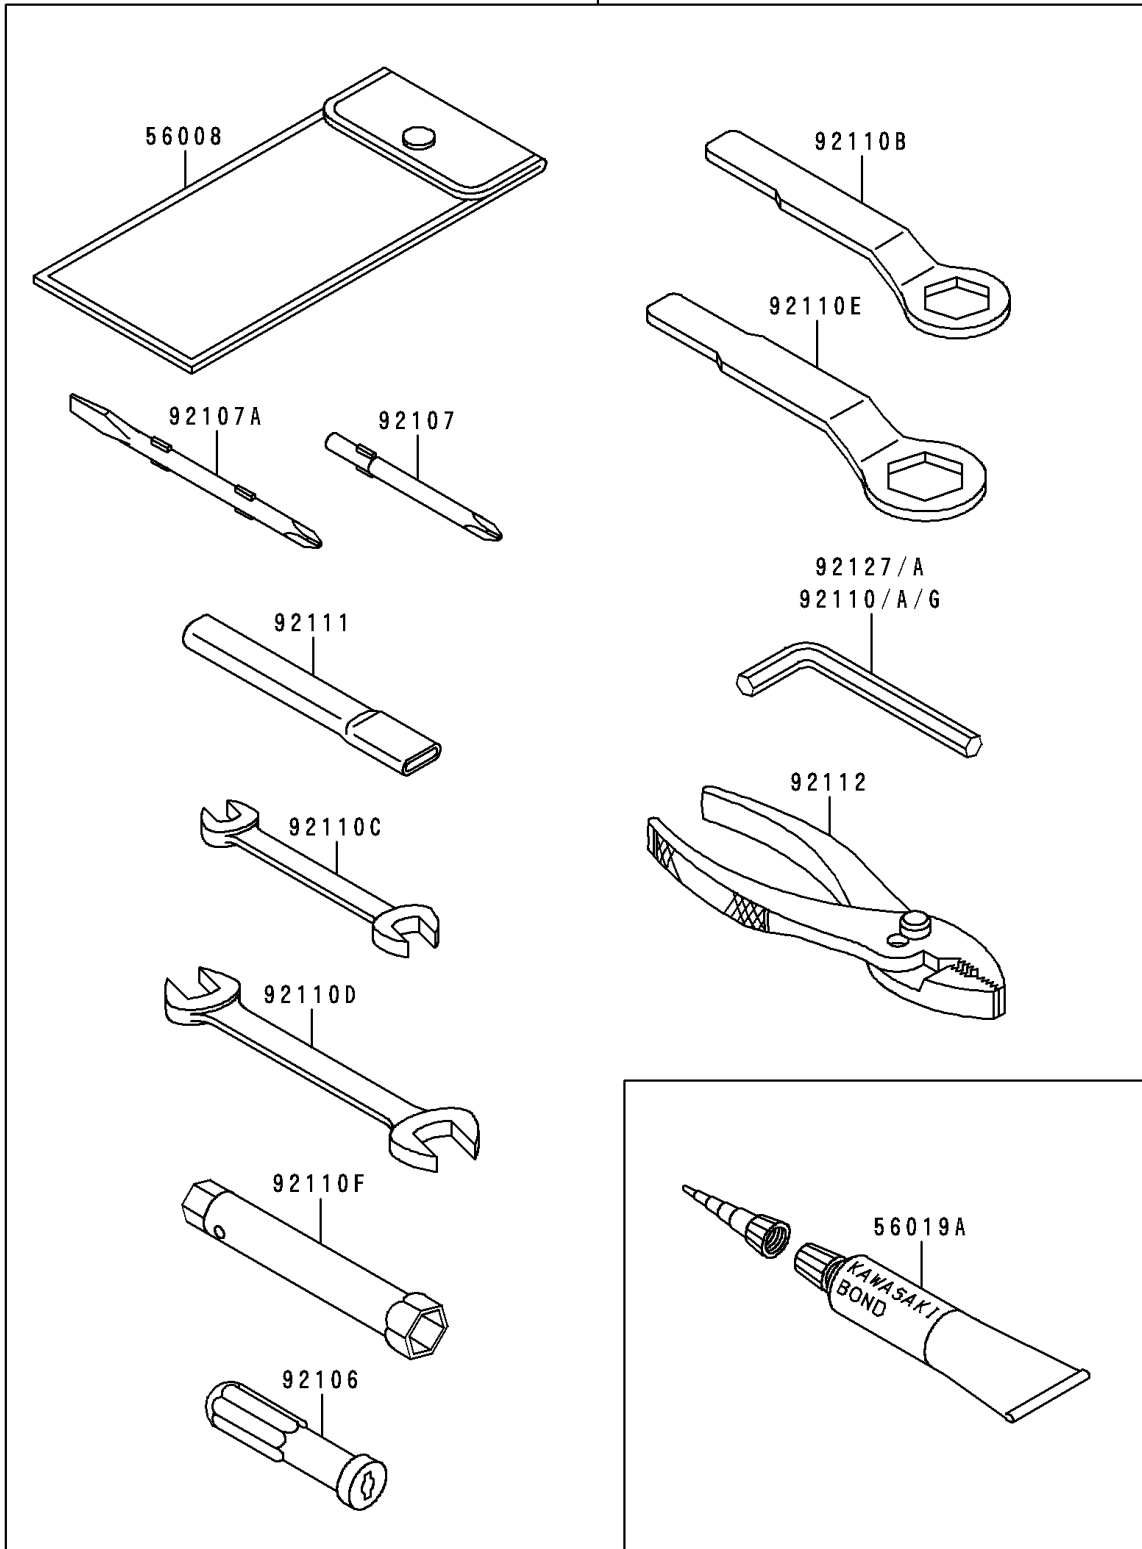

1995 Ninja® ZX™ -9R PARTS DIAGRAM

Owner's Tools

56007

F2810

1995 Ninja® ZX™-9R PARTS LIST

Owner's Tools

ITEM NAME	PART NUMBER	QUANTITY
TOOL-KIT (Ref # 56007)	56007-1387	1
BAG,TOOL (Ref # 56008)	56008-1075	1
THREE BOND TB1211,HT/RS,WHITE (Ref # 56019A)	56019-120	1
GRIP-SCREW DRIVER (Ref # 92106)	92106-1001	1
TOOL-DRIVER,#3PHILLIPS (Ref # 92107)	92107-005	1
TOOL-DRIVER,#2PHILLIPS&SLOT (Ref # 92107A)	92107-1051	1
TOOL-WRENCH,ALLEN,5MM (Ref # 92110)	92110-1015	1
TOOL-WRENCH,ALLEN,3MM (Ref # 92110A)	92110-1140	1
TOOL-WRENCH,BOX END,27MM (Ref # 92110B)	92110-1147	1
TOOL-WRENCH,OPEN END,10X12 (Ref # 92110C)	92110-1152	1
TOOL-WRENCH,OPEN END,14X17 (Ref # 92110D)	92110-1153	1
TOOL-WRENCH,BOX END,32MM (Ref # 92110E)	92110-1161	1
TOOL-WRENCH,BOX,10X12 (Ref # 92110F)	92110-1171	1
TOOL-WRENCH,ALLEN,4MM (Ref # 92110G)	92110-3703	1
TOOL-BAR,BOX END WRENCH (Ref # 92111)	92111-1052	1
TOOL-PLIERS (Ref # 92112)	92112-003	1
TOOL-WRENCH,ALLEN,8MM (Ref # 92127)	92127-002	1
TOOL-WRENCH,ALLEN,6MM (Ref # 92127A)	92127-003	1