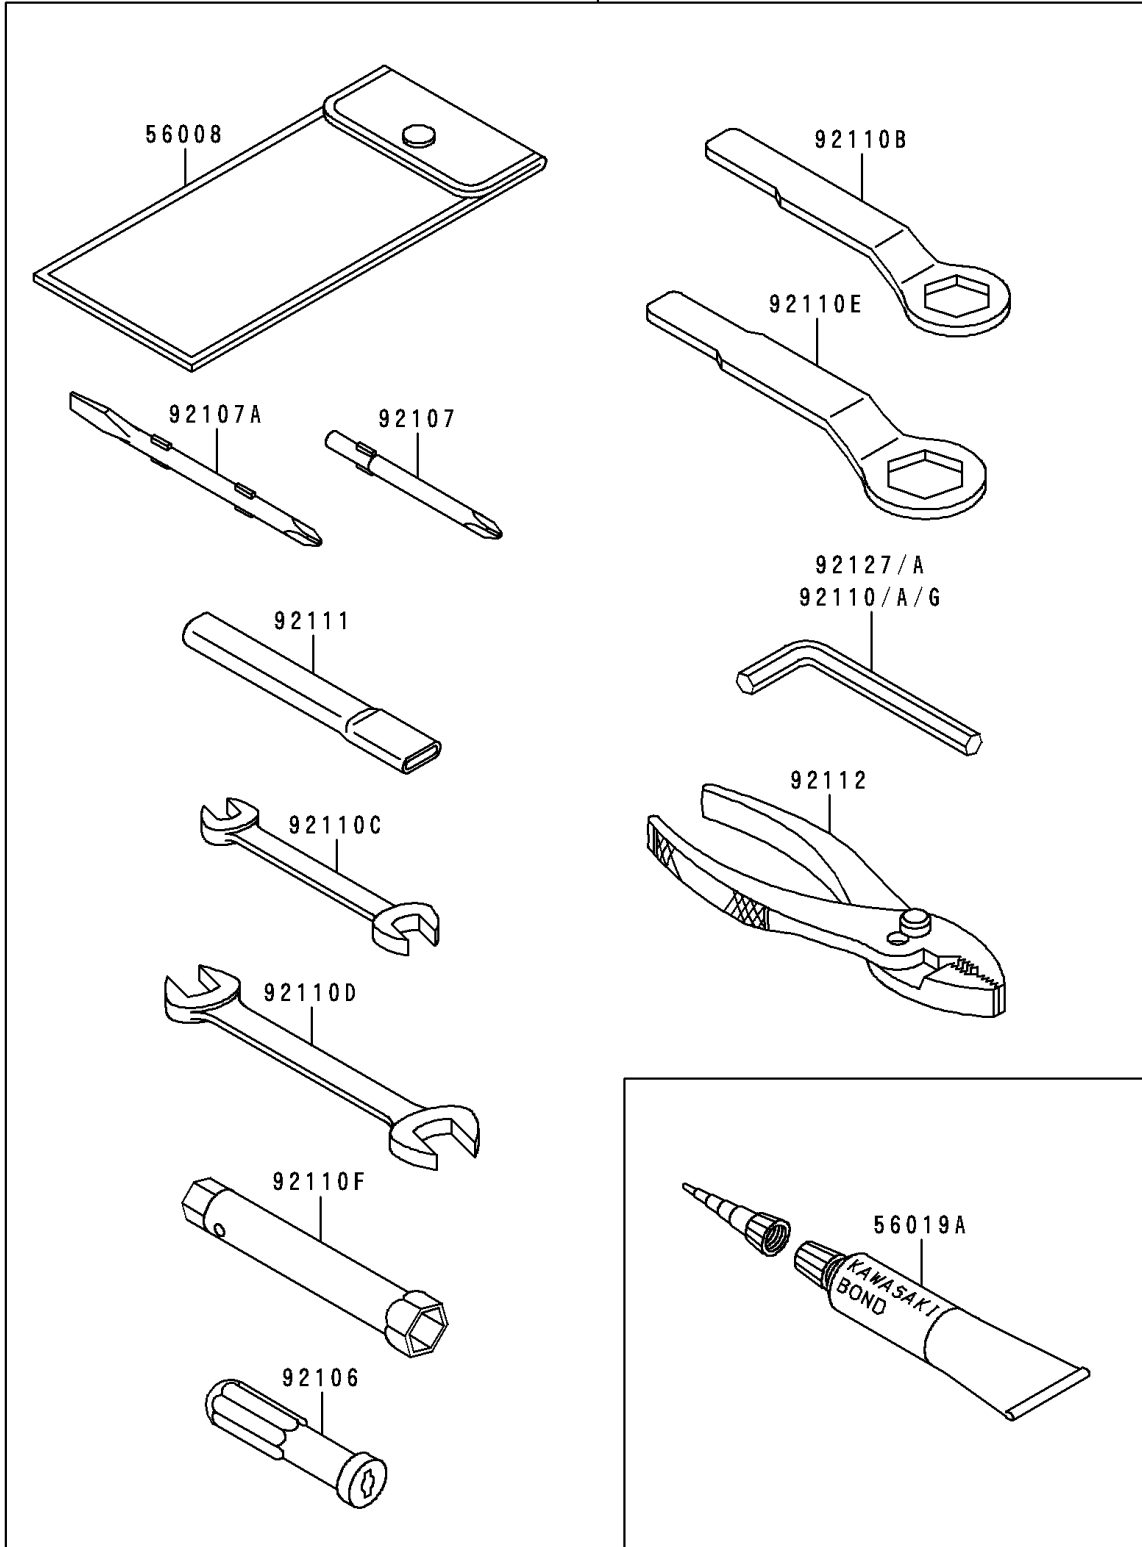

1996 Ninja® ZX™-9R PARTS DIAGRAM

Owner's Tools

56007

F2810

1996 Ninja® ZX™-9R PARTS LIST

Owner's Tools

ITEM NAME	PART NUMBER	QUANTITY
TOOL-KIT (Ref # 56007)	56007-1387	1
BAG,TOOL (Ref # 56008)	56008-1075	1
THREE BOND TB1211,HT/RS,WHITE (Ref # 56019A)	56019-120	1
GRIP-SCREW DRIVER (Ref # 92106)	92106-1001	1
TOOL-DRIVER,#3PHILLIPS (Ref # 92107)	92107-005	1
TOOL-DRIVER,#2PHILLIPS&SLOT (Ref # 92107A)	92107-1051	1
TOOL-WRENCH,ALLEN,5MM (Ref # 92110)	92110-1015	1
TOOL-WRENCH,ALLEN,3MM (Ref # 92110A)	92110-1140	1
TOOL-WRENCH,BOX END,27MM (Ref # 92110B)	92110-1147	1
TOOL-WRENCH,OPEN END,10X12 (Ref # 92110C)	92110-1152	1
TOOL-WRENCH,OPEN END,14X17 (Ref # 92110D)	92110-1153	1
TOOL-WRENCH,BOX END,32MM (Ref # 92110E)	92110-1161	1
TOOL-WRENCH,BOX,10X12 (Ref # 92110F)	92110-1171	1
TOOL-WRENCH,ALLEN,4MM (Ref # 92110G)	92110-3703	1
TOOL-BAR,BOX END WRENCH (Ref # 92111)	92111-1052	1
TOOL-PLIERS (Ref # 92112)	92112-003	1
TOOL-WRENCH,ALLEN,8MM (Ref # 92127)	92127-002	1
TOOL-WRENCH,ALLEN,6MM (Ref # 92127A)	92127-003	1