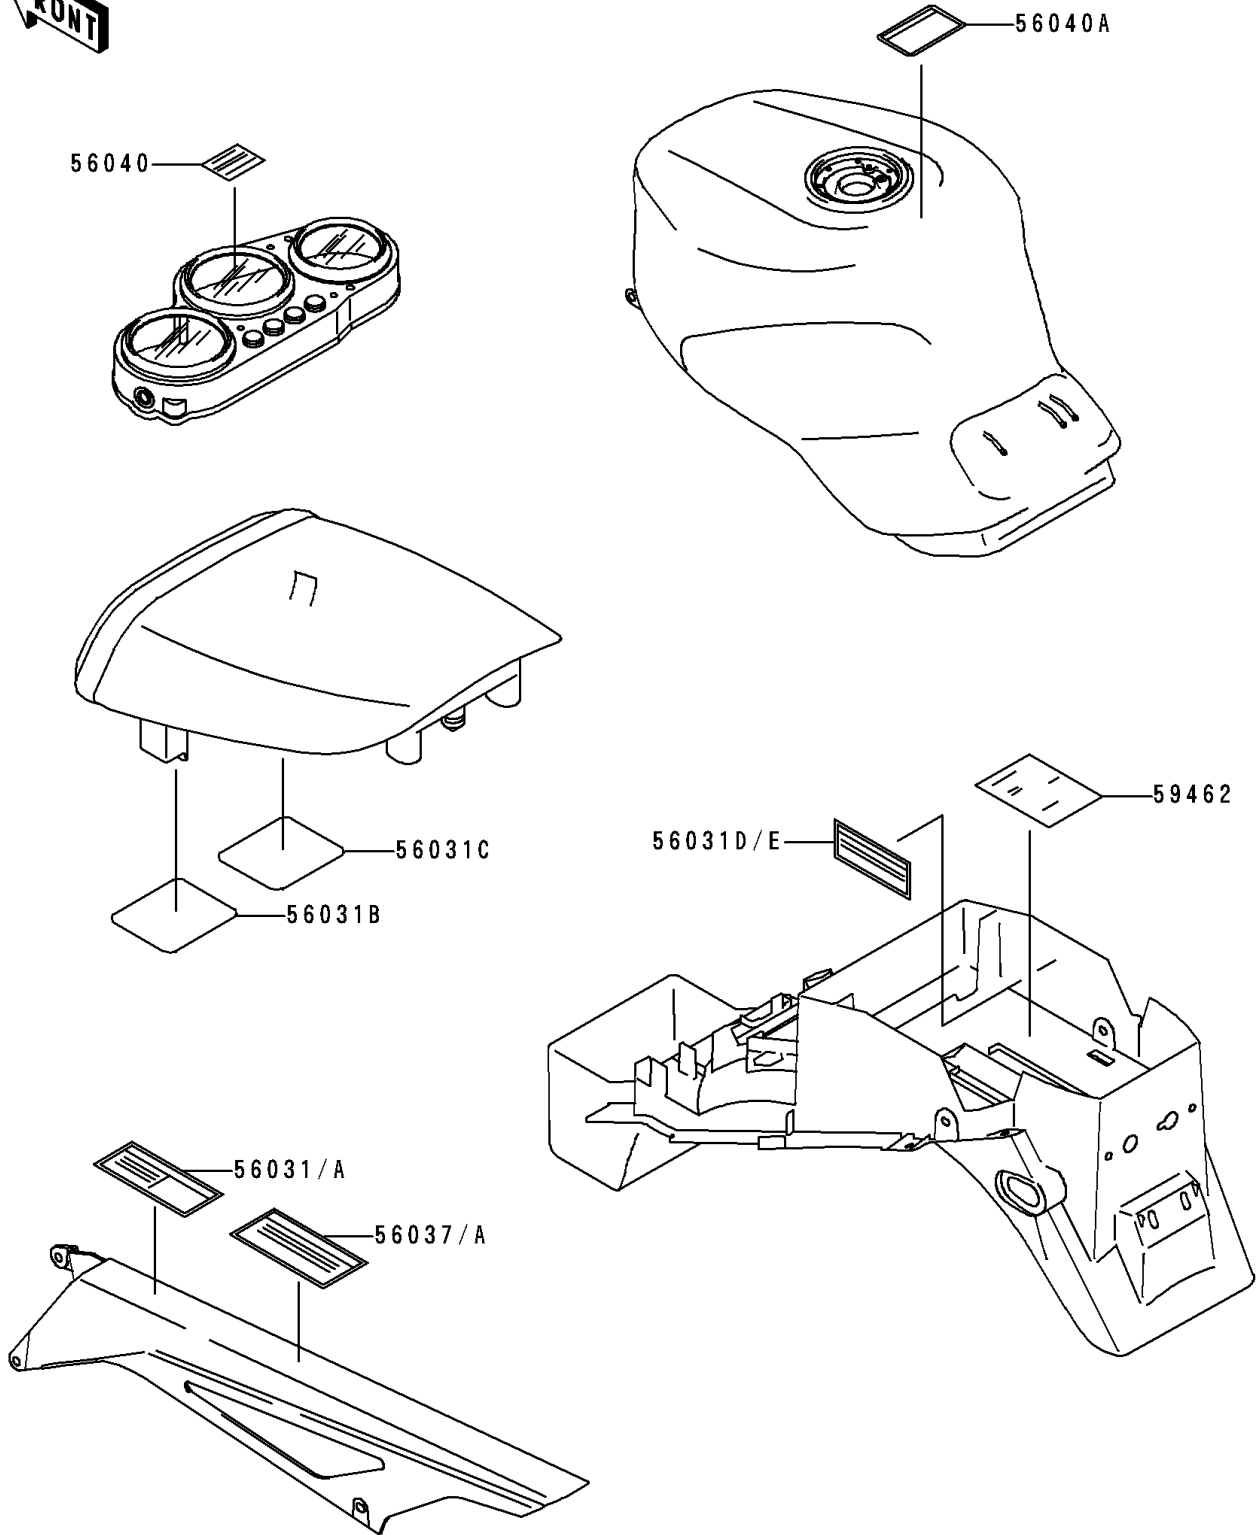

1994 Ninja® ZX™ -9R PARTS DIAGRAM

Labels

F2860

1994 Ninja® ZX™ -9R PARTS LIST

Labels

ITEM NAME	PART NUMBER	QUANTITY
LABEL-MANUAL,DAILY SAFETY (Ref # 56031B)	56031-1856	1
LABEL-MANUAL,CHAIN (Ref # 56031)	56031-1776	1
LABEL-MANUAL,CHAIN (Ref # 56031A)	56031-1780	1
LABEL-MANUAL,DAILY SAFETY (Ref # 56031C)	56031-1868	1
LABEL-MANUAL,OIL&OIL FILTER (Ref # 56031D)	56031-1883	1
LABEL-MANUAL,OIL&OIL FILTER (Ref # 56031E)	56031-1884	1
LABEL-SPECIFICATION,TIRE&LOAD (Ref # 56037)	56037-1653	1
LABEL-SPECIFICATION,TIRE&LOAD (Ref # 56037A)	56037-1654	1
LABEL-WARNING,BREAK IN CAUTION (Ref # 56040)	56040-1007	1
LABEL-WARNING,EVAPO (Ref # 56040A)	56040-1121	1
LABEL-CERTIFICATION,EVAPO ROUT (Ref # 59462)	59462-1491	1