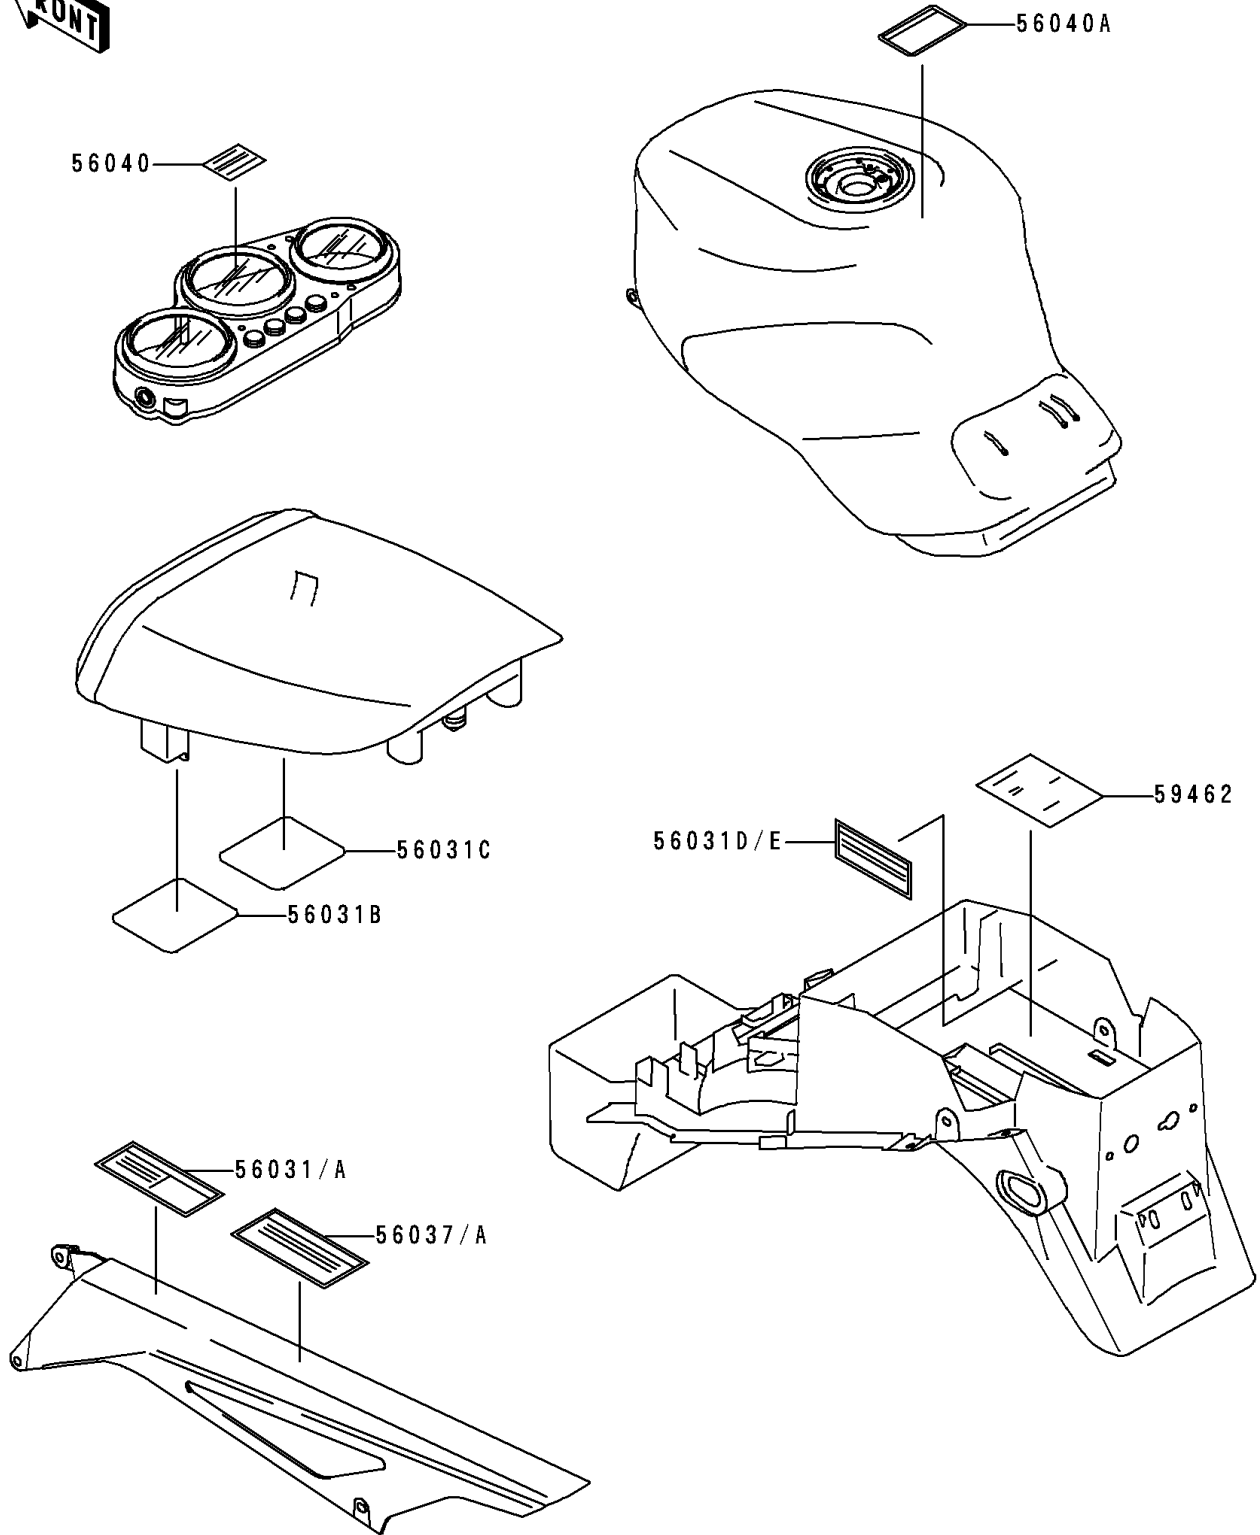

1994 Ninja® ZX™ -9R PARTS DIAGRAM

Labels

F2860

1994 Ninja® ZX™-9R PARTS LIST

Labels

ITEM NAME	PART NUMBER	QUANTITY
LABEL-MANUAL,DAILY SAFETY (Ref # 56031B)	56031-1856	1
LABEL-MANUAL,CHAIN (Ref # 56031)	56031-1776	1
LABEL-MANUAL,CHAIN (Ref # 56031A)	56031-1780	1
LABEL-MANUAL,DAILY SAFETY (Ref # 56031C)	56031-1868	1
LABEL-MANUAL,OIL&OIL FILTER (Ref # 56031D)	56031-1883	1
LABEL-MANUAL,OIL&OIL FILTER (Ref # 56031E)	56031-1884	1
LABEL-SPECIFICATION,TIRE&LOAD (Ref # 56037)	56037-1653	1
LABEL-SPECIFICATION,TIRE&LOAD (Ref # 56037A)	56037-1654	1
LABEL-WARNING,BREAK IN CAUTION (Ref # 56040)	56040-1007	1
LABEL-WARNING,EVAPO (Ref # 56040A)	56040-1121	1
LABEL-CERTIFICATION,EVAPO ROUT (Ref # 59462)	59462-1491	1