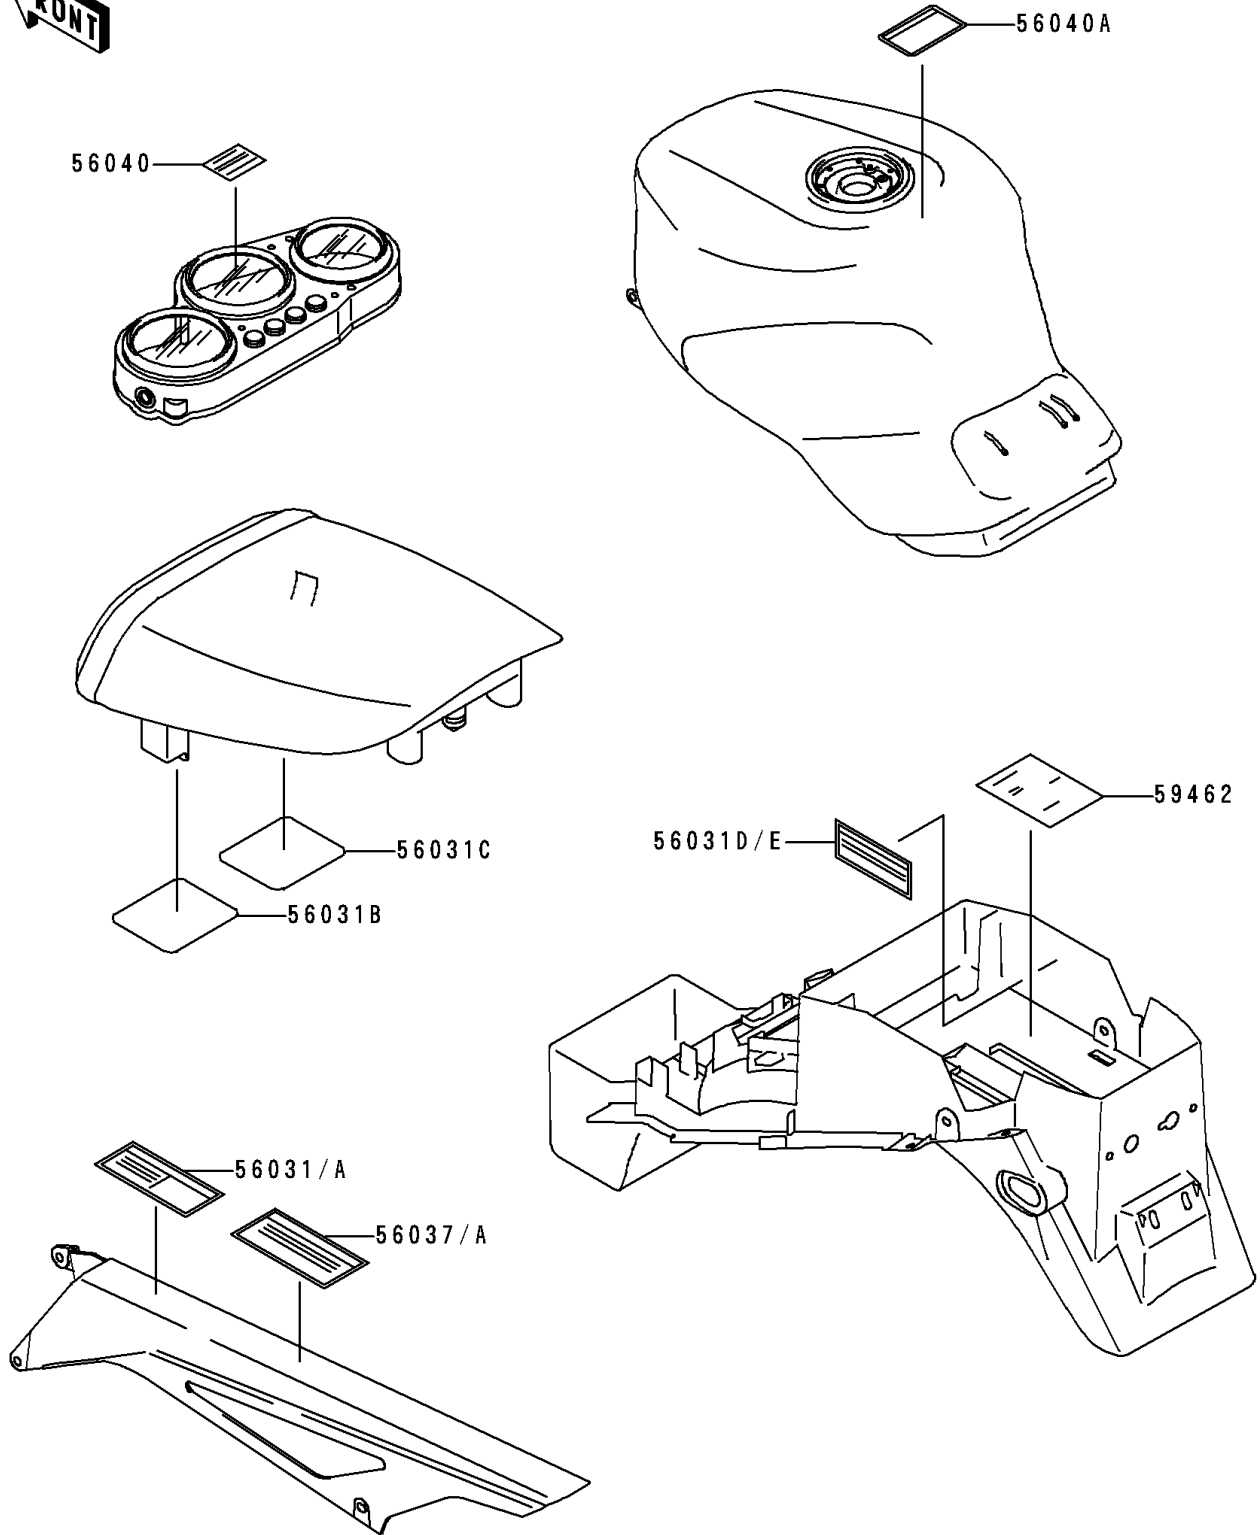

1995 Ninja® ZX™ -9R PARTS DIAGRAM

Labels

F2860

1995 Ninja® ZX™ -9R PARTS LIST

Labels

ITEM NAME	PART NUMBER	QUANTITY
LABEL-MANUAL,DAILY SAFETY (Ref # 56031B)	56031-1856	1
LABEL-MANUAL,CHAIN (Ref # 56031)	56031-1776	1
LABEL-MANUAL,CHAIN (Ref # 56031A)	56031-1780	1
LABEL-MANUAL,DAILY SAFETY (Ref # 56031C)	56031-1868	1
LABEL-MANUAL,OIL&OIL FILTER (Ref # 56031D)	56031-1883	1
LABEL-MANUAL,OIL&OIL FILTER (Ref # 56031E)	56031-1884	1
LABEL-SPECIFICATION,TIRE&LOAD (Ref # 56037)	56037-1653	1
LABEL-SPECIFICATION,TIRE&LOAD (Ref # 56037A)	56037-1654	1
LABEL-WARNING,BREAK IN CAUTION (Ref # 56040)	56040-1007	1
LABEL-WARNING,EVAPO (Ref # 56040A)	56040-1121	1
LABEL-CERTIFICATION,EVAPO ROUT (Ref # 59462)	59462-1491	1