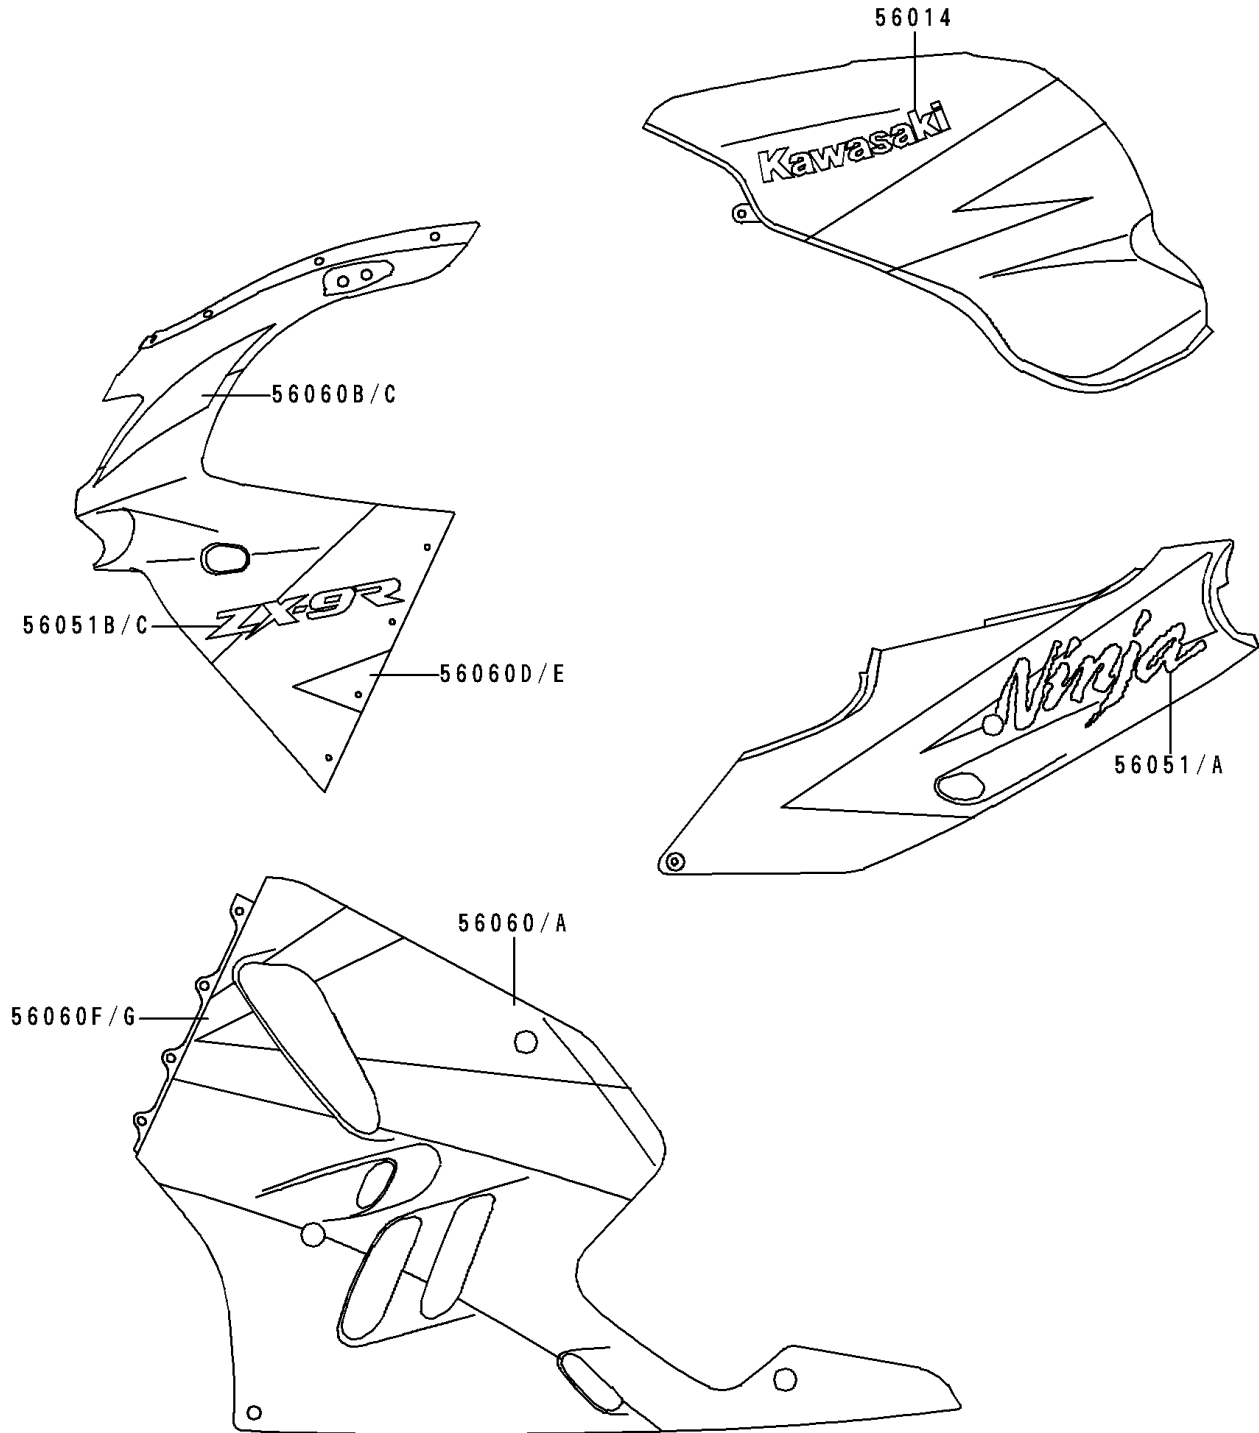

# 1994 Ninja® ZX™ -9R PARTS DIAGRAM

Decals(Ebony/Gray/Red)(ZX900-B1)

F2861

# 1994 Ninja® ZX™-9R PARTS LIST

Decals(Ebony/Gray/Red)(ZX900-B1)

ITEM NAME	PART NUMBER	QUANTITY
EMBLEM,FUEL TANK,KAWASAKI (Ref # 56014)	56014-1301	2
MARK,SIDE COVER,LH,NINJA (Ref # 56051)	56051-1105	1
MARK,SIDE COVER,RH,NINJA (Ref # 56051A)	56051-1106	1
MARK,UPP COWLING,LH,ZX-9R (Ref # 56051B)	56051-1111	1
MARK,UPP COWLING,RH,ZX-9R (Ref # 56051C)	56051-1112	1
PATTERN,LWR COWLING,RR,LH (Ref # 56060)	56060-1958	1
PATTERN,LWR COWLING,RR,RH (Ref # 56060A)	56060-1960	1
PATTERN,UPP COWLING,LH (Ref # 56060B)	56060-1961	1
PATTERN,UPP COWLING,RH (Ref # 56060C)	56060-1962	1
PATTERN,UPP COWLING,LWR,LH (Ref # 56060D)	56060-1963	1
PATTERN,UPP COWLING,LWR,RH (Ref # 56060E)	56060-1964	1
PATTERN,LWR COWLING,FR,LH (Ref # 56060F)	56060-1965	1
PATTERN,LWR COWLING,FR,RH (Ref # 56060G)	56060-1966	1