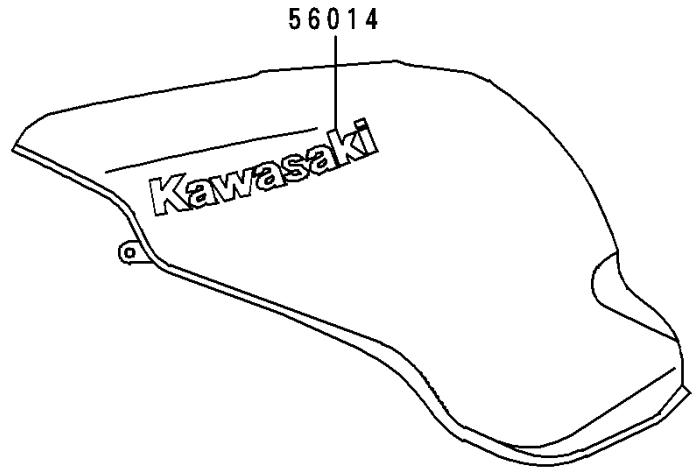

1995 Ninja® ZX™-9R PARTS DIAGRAM

Decals(Red)(ZX900-B2)

F2861B

1995 Ninja® ZX™-9R PARTS LIST

Decals(Red)(ZX900-B2)

ITEM NAME	PART NUMBER	QUANTITY
EMBLEM,FUEL TANK,KAWASAKI (Ref # 56014)	56014-1309	2
MARK,SIDE COVER,LH,NINJA (Ref # 56051)	56051-1180	1
MARK,SIDE COVER,RH.NINJA (Ref # 56051A)	56051-1181	1
MARK,UPP COWLING,ZX-9R (Ref # 56051B)	56051-1182	2