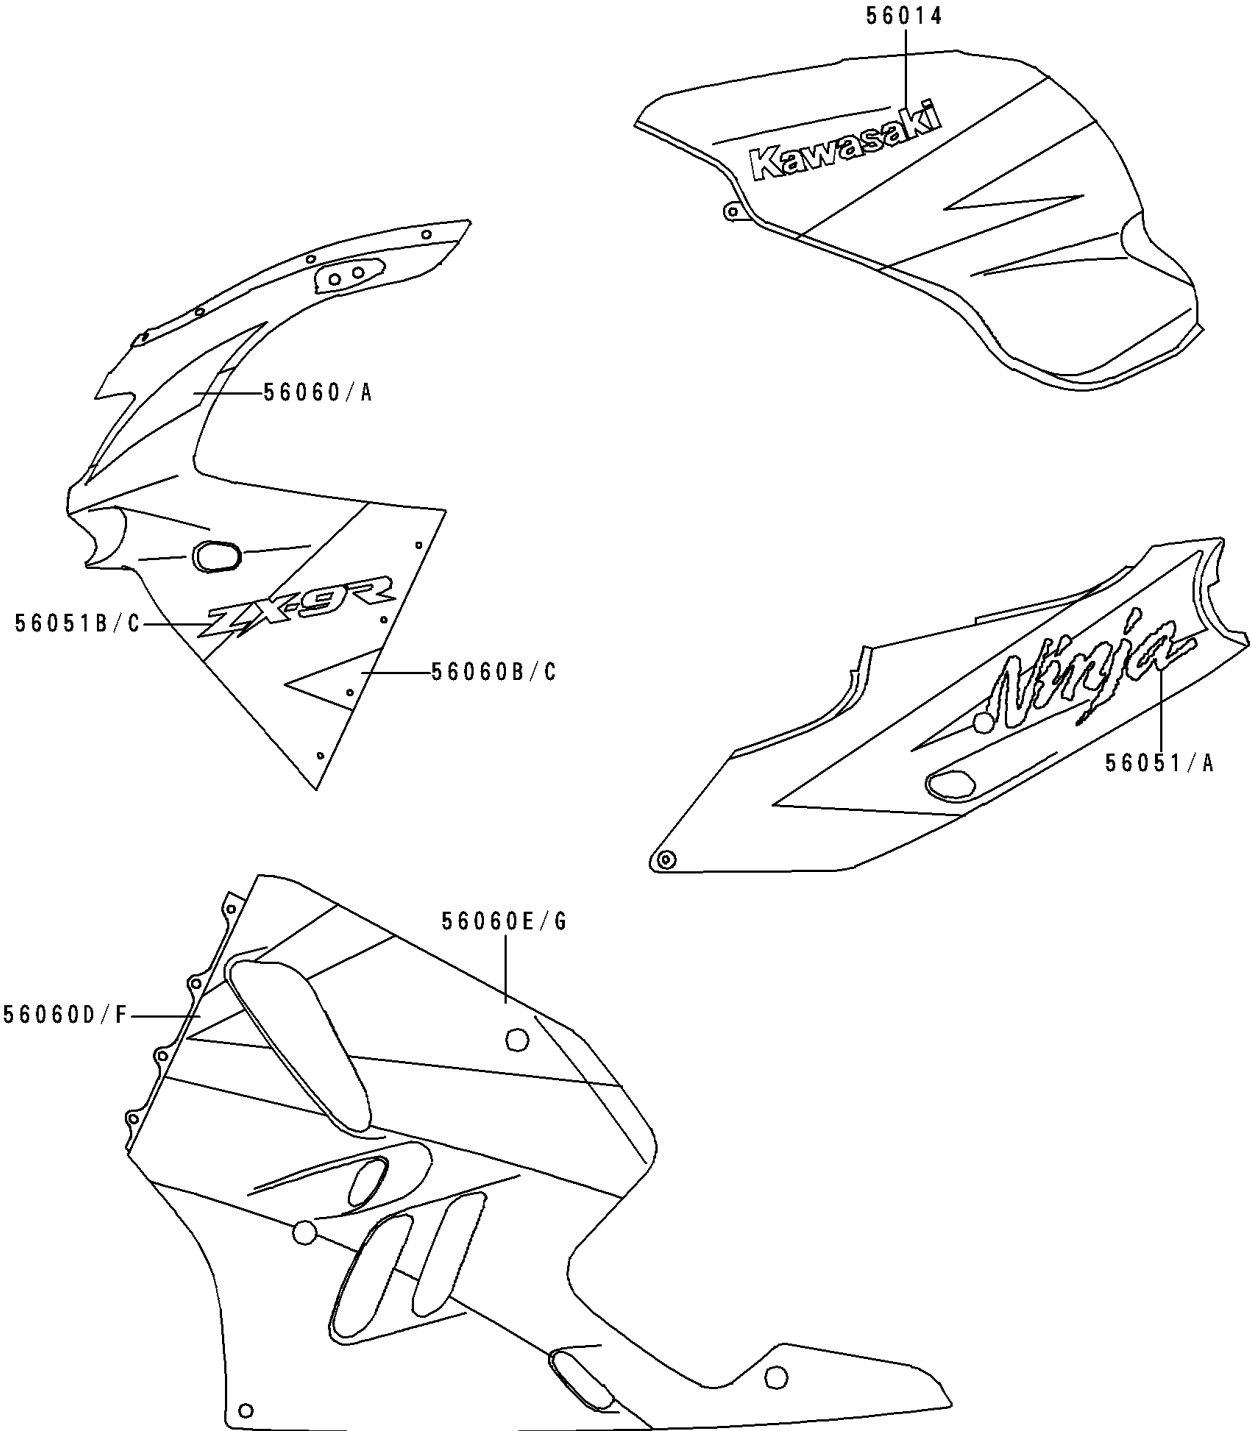

# 1995 Ninja® ZX™ -9R PARTS DIAGRAM

Decals(Green/White/Violet)(ZX900-B2)

F2861C

## 1995 Ninja® ZX™-9R PARTS LIST

Decals(Green/White/Violet)(ZX900-B2)

| ITEM NAME                                 | PART NUMBER | QUANTITY |
|---|-------------|----------|
| EMBLEM,FUEL TANK,KAWASAKI (Ref # 56014)   | 56014-1299  | 2        |
| MARK,SIDE COVER,LH,NINJA (Ref # 56051)    | 56051-1214  | 1        |
| MARK,SIDE COVER,RH,NINJA (Ref # 56051A)   | 56051-1215  | 1        |
| MARK,UPP COWLING,LH,ZX-9R (Ref # 56051B)  | 56051-1216  | 1        |
| MARK,UPP COWLING,RH,ZX-9R (Ref # 56051C)  | 56051-1217  | 1        |
| PATTERN,UPP COWLING,LH (Ref # 56060)      | 56060-1945  | 1        |
| PATTERN,UPP COWLING,RH (Ref # 56060A)     | 56060-1946  | 1        |
| PATTERN,UPP COWLING,LWR,LH (Ref # 56060B) | 56060-1947  | 1        |
| PATTERN,UPP COWLING,LWR,RH (Ref # 56060C) | 56060-1948  | 1        |
| PATTERN,LWR COWLING,FR,LH (Ref # 56060D)  | 56060-1949  | 1        |
| PATTERN,LWR COWLING,RR,LH (Ref # 56060E)  | 56060-1950  | 1        |
| PATTERN,LWR COWLING,FR,RH (Ref # 56060F)  | 56060-1951  | 1        |
| PATTERN,LWR COWLING,RR,RH (Ref # 56060G)  | 56060-1952  | 1        |