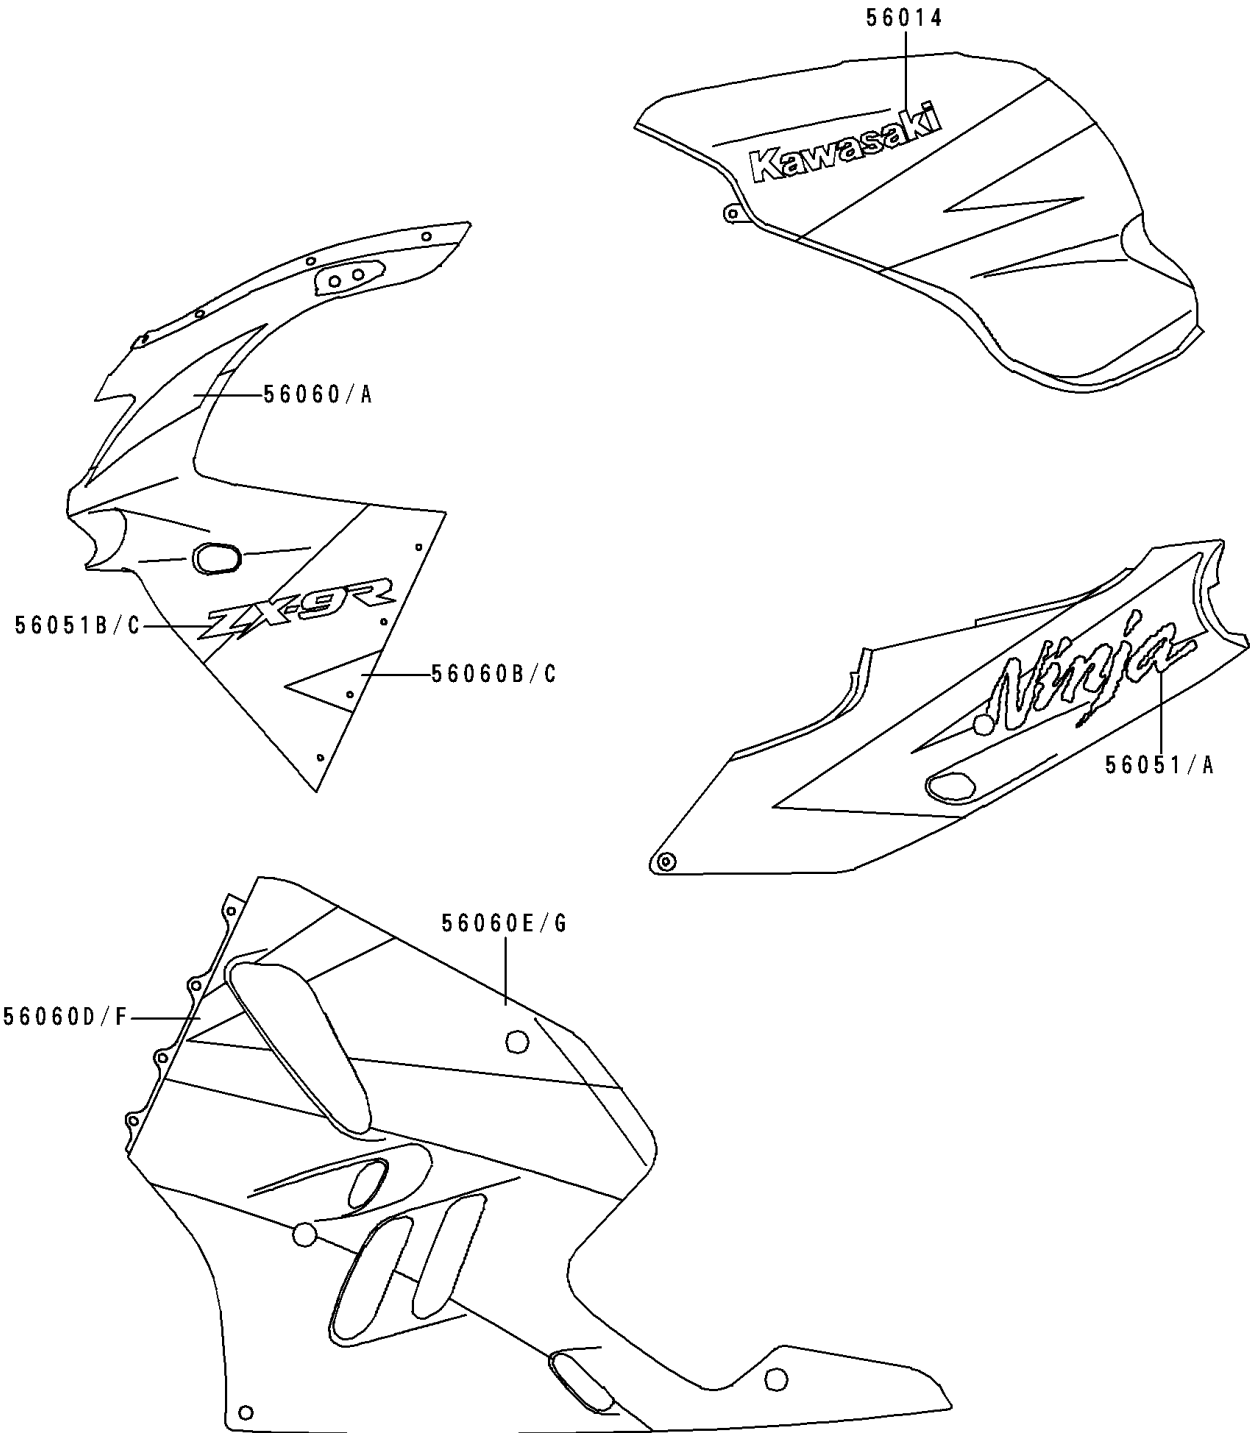

# 1995 Ninja® ZX™ -9R PARTS DIAGRAM

Decals(Green/White/Violet)(ZX900-B2)

F2861C

## 1995 Ninja® ZX™-9R PARTS LIST

Decals(Green/White/Violet)(ZX900-B2)

ITEM NAME	PART NUMBER	QUANTITY
EMBLEM,FUEL TANK,KAWASAKI (Ref # 56014)	56014-1299	2
MARK,SIDE COVER,LH,NINJA (Ref # 56051)	56051-1214	1
MARK,SIDE COVER,RH,NINJA (Ref # 56051A)	56051-1215	1
MARK,UPP COWLING,LH,ZX-9R (Ref # 56051B)	56051-1216	1
MARK,UPP COWLING,RH,ZX-9R (Ref # 56051C)	56051-1217	1
PATTERN,UPP COWLING,LH (Ref # 56060)	56060-1945	1
PATTERN,UPP COWLING,RH (Ref # 56060A)	56060-1946	1
PATTERN,UPP COWLING,LWR,LH (Ref # 56060B)	56060-1947	1
PATTERN,UPP COWLING,LWR,RH (Ref # 56060C)	56060-1948	1
PATTERN,LWR COWLING,FR,LH (Ref # 56060D)	56060-1949	1
PATTERN,LWR COWLING,RR,LH (Ref # 56060E)	56060-1950	1
PATTERN,LWR COWLING,FR,RH (Ref # 56060F)	56060-1951	1
PATTERN,LWR COWLING,RR,RH (Ref # 56060G)	56060-1952	1