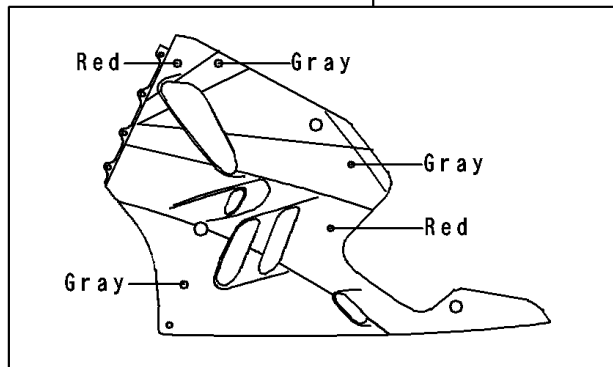

# 1994 Ninja® ZX™ -9R PARTS DIAGRAM

Cowling Lower(ZX900-B1)

E2872

# 1994 Ninja® ZX™-9R PARTS LIST

Cowling Lowers(ZX900-B1)

ITEM NAME	PART NUMBER	QUANTITY
BOLT-FLANGED,6X16,BLACK (Ref # 130)	130J0616	8
BRACKET,LWR COWLING,LH,LWR (Ref # 11048)	11048-1310	1
BRACKET,UNDER BRACKET (Ref # 11048A)	11048-1411	1
BRACKET,LWR COWLING,RH,LWR (Ref # 11048B)	11048-1421	1
BRACKET,LWR COWLING,LH,UPP (Ref # 11048C)	11048-1681	1
BRACKET,LWR COWLING,RH,UPP (Ref # 11048D)	11048-1682	1
COVER,UNDER BRACKET (Ref # 14090)	14090-1388	1
PAD,LWR COWLING,LH,FR (Ref # 39156)	39156-1402	1
PAD,LWR COWLING,RH,FR (Ref # 39156A)	39156-1403	1
PAD,LWR COWLING,LH,RR (Ref # 39156B)	39156-1404	1
PAD,LWR COWLING,RH,RR (Ref # 39156C)	39156-1405	1
PAD,LWR COWLING,LH,LWR (Ref # 39156D)	39156-1406	1
PAD,LWR COWLING,RH,LWR (Ref # 39156E)	39156-1407	1
COWLING,LWR,FR,P.A.WHITE (Ref # 55028B)	55028-1317-R1	1
COWLING,LWR,FR,P.G.GRAY (Ref # 55028C)	55028-1317-T8	1
COWLING.,LWR,LH,GREEN/WHITE (Ref # 55049)	55049-5291-CK	1
COWLING.,LWR,RH,GREEN/WHITE (Ref # 55049A)	55049-5292-CK	1
COWLING.,LWR,LH,GRAY/RED (Ref # 55049D)	55049-5297-92	1
COWLING.,LWR,RH,GRAY/RED (Ref # 55049E)	55049-5298-92	1
SCREW,5X16 (Ref # 92009)	92009-1654	2
NUT,CAP,6MM,BLACK (Ref # 92015)	92015-1170	2
NUT (Ref # 92015A)	92015-1487	2
NUT,5MM (Ref # 92015B)	92015-1798	2
DAMPER (Ref # 92075)	92075-1067	4
DAMPER (Ref # 92075A)	92075-1634	6
COLLAR,BLACK (Ref # 92143)	92143-1226	6
BOLT,SOCKET,6X18 (Ref # 92150)	92150-1553	4
BOLT,SOCKET,6X30 (Ref # 92150A)	92150-1554	2
CLAMP (Ref # 92170)	92170-1230	1