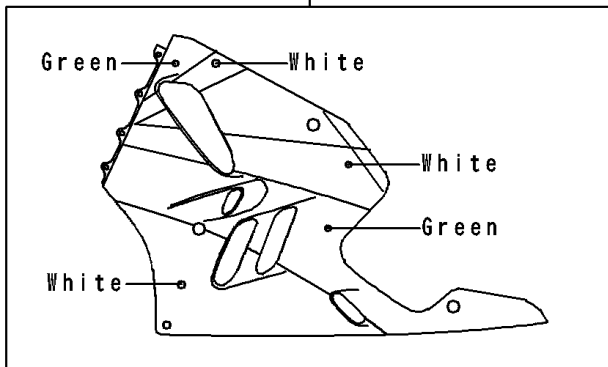

# 1994 Ninja® ZX™ -9R PARTS DIAGRAM

Cowling Lower(ZX900-B1)

E2872

# 1994 Ninja® ZX™-9R PARTS LIST

Cowling Lowers(ZX900-B1)

ITEM NAME	PART NUMBER	QUANTITY
BOLT-FLANGED,6X16,BLACK (Ref # 130)	130J0616	8
BRACKET,LWR COWLING,LH,LWR (Ref # 11048)	11048-1310	1
BRACKET,UNDER BRACKET (Ref # 11048A)	11048-1411	1
BRACKET,LWR COWLING,RH,LWR (Ref # 11048B)	11048-1421	1
BRACKET,LWR COWLING,LH,UPP (Ref # 11048C)	11048-1681	1
BRACKET,LWR COWLING,RH,UPP (Ref # 11048D)	11048-1682	1
COVER,UNDER BRACKET (Ref # 14090)	14090-1388	1
PAD,LWR COWLING,LH,FR (Ref # 39156)	39156-1402	1
PAD,LWR COWLING,RH,FR (Ref # 39156A)	39156-1403	1
PAD,LWR COWLING,LH,RR (Ref # 39156B)	39156-1404	1
PAD,LWR COWLING,RH,RR (Ref # 39156C)	39156-1405	1
PAD,LWR COWLING,LH,LWR (Ref # 39156D)	39156-1406	1
PAD,LWR COWLING,RH,LWR (Ref # 39156E)	39156-1407	1
COWLING,LWR,FR,P.A.WHITE (Ref # 55028B)	55028-1317-R1	1
COWLING,LWR,FR,P.G.GRAY (Ref # 55028C)	55028-1317-T8	1
COWLING.,LWR,LH,GREEN/WHITE (Ref # 55049)	55049-5291-CK	1
COWLING.,LWR,RH,GREEN/WHITE (Ref # 55049A)	55049-5292-CK	1
COWLING.,LWR,LH,GRAY/RED (Ref # 55049D)	55049-5297-92	1
COWLING.,LWR,RH,GRAY/RED (Ref # 55049E)	55049-5298-92	1
SCREW,5X16 (Ref # 92009)	92009-1654	2
NUT,CAP,6MM,BLACK (Ref # 92015)	92015-1170	2
NUT (Ref # 92015A)	92015-1487	2
NUT,5MM (Ref # 92015B)	92015-1798	2
DAMPER (Ref # 92075)	92075-1067	4
DAMPER (Ref # 92075A)	92075-1634	6
COLLAR,BLACK (Ref # 92143)	92143-1226	6
BOLT,SOCKET,6X18 (Ref # 92150)	92150-1553	4
BOLT,SOCKET,6X30 (Ref # 92150A)	92150-1554	2
CLAMP (Ref # 92170)	92170-1230	1