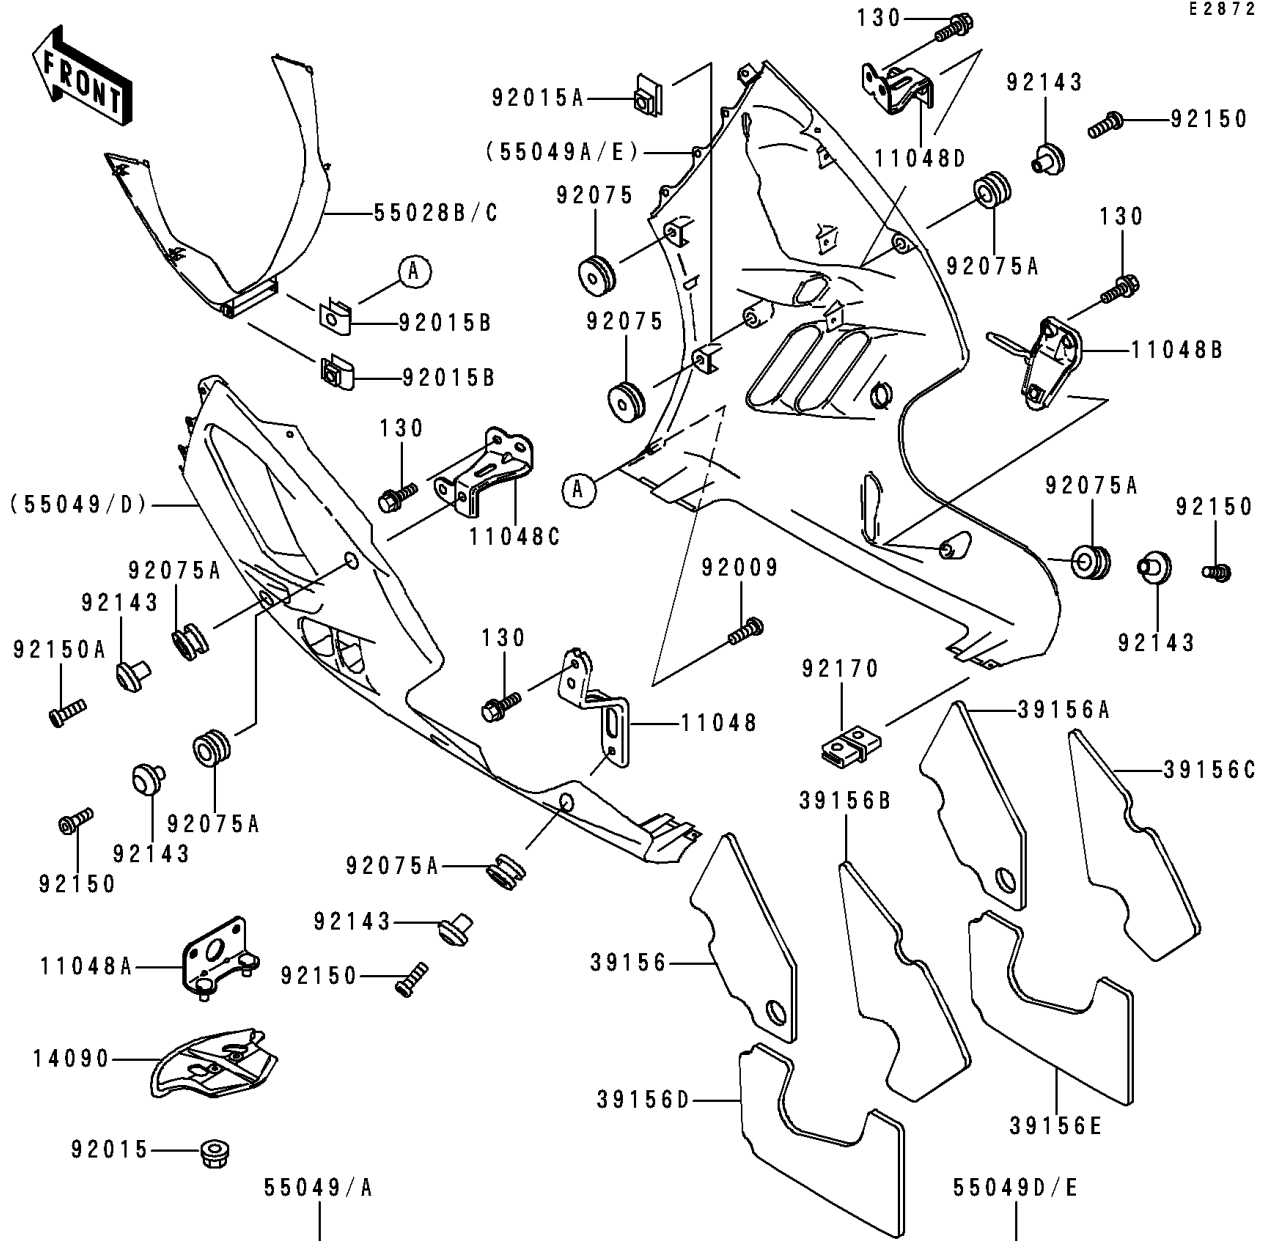

# 1994 Ninja® ZX™ -9R PARTS DIAGRAM

Cowling Lower(ZX900-B1)

E2872

# 1994 Ninja® ZX™-9R PARTS LIST

Cowling Lowers(ZX900-B1)

ITEM NAME	PART NUMBER	QUANTITY
BOLT-FLANGED,6X16,BLACK (Ref # 130)	130J0616	8
BRACKET,LWR COWLING,LH,LWR (Ref # 11048)	11048-1310	1
BRACKET,UNDER BRACKET (Ref # 11048A)	11048-1411	1
BRACKET,LWR COWLING,RH,LWR (Ref # 11048B)	11048-1421	1
BRACKET,LWR COWLING,LH,UPP (Ref # 11048C)	11048-1681	1
BRACKET,LWR COWLING,RH,UPP (Ref # 11048D)	11048-1682	1
COVER,UNDER BRACKET (Ref # 14090)	14090-1388	1
PAD,LWR COWLING,LH,FR (Ref # 39156)	39156-1402	1
PAD,LWR COWLING,RH,FR (Ref # 39156A)	39156-1403	1
PAD,LWR COWLING,LH,RR (Ref # 39156B)	39156-1404	1
PAD,LWR COWLING,RH,RR (Ref # 39156C)	39156-1405	1
PAD,LWR COWLING,LH,LWR (Ref # 39156D)	39156-1406	1
PAD,LWR COWLING,RH,LWR (Ref # 39156E)	39156-1407	1
COWLING,LWR,FR,P.A.WHITE (Ref # 55028B)	55028-1317-R1	1
COWLING,LWR,FR,P.G.GRAY (Ref # 55028C)	55028-1317-T8	1
COWLING.,LWR,LH,GREEN/WHITE (Ref # 55049)	55049-5291-CK	1
COWLING.,LWR,RH,GREEN/WHITE (Ref # 55049A)	55049-5292-CK	1
COWLING.,LWR,LH,GRAY/RED (Ref # 55049D)	55049-5297-92	1
COWLING.,LWR,RH,GRAY/RED (Ref # 55049E)	55049-5298-92	1
SCREW,5X16 (Ref # 92009)	92009-1654	2
NUT,CAP,6MM,BLACK (Ref # 92015)	92015-1170	2
NUT (Ref # 92015A)	92015-1487	2
NUT,5MM (Ref # 92015B)	92015-1798	2
DAMPER (Ref # 92075)	92075-1067	4
DAMPER (Ref # 92075A)	92075-1634	6
COLLAR,BLACK (Ref # 92143)	92143-1226	6
BOLT,SOCKET,6X18 (Ref # 92150)	92150-1553	4
BOLT,SOCKET,6X30 (Ref # 92150A)	92150-1554	2
CLAMP (Ref # 92170)	92170-1230	1