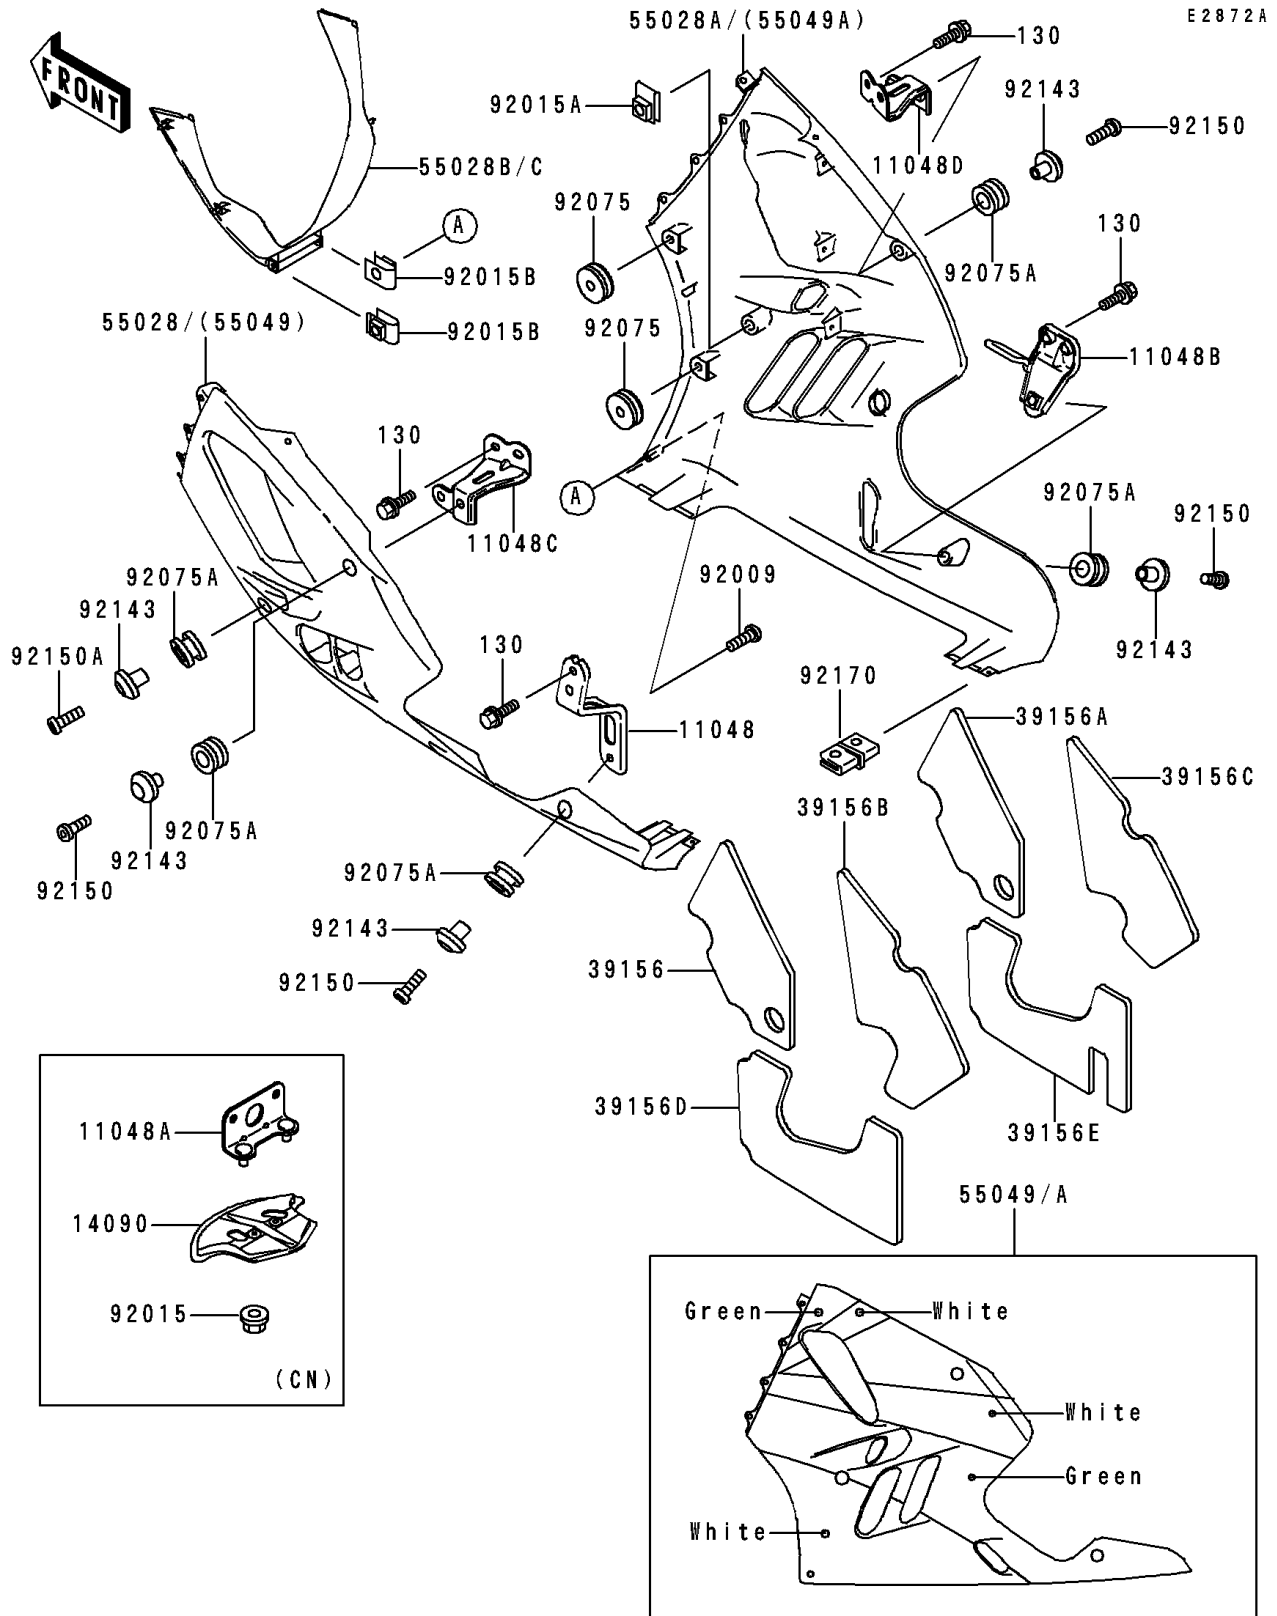

1995 Ninja® ZX™ -9R PARTS DIAGRAM

Cowling Lowers(ZX900-B2)

1995 Ninja® ZX™ -9R PARTS LIST

Cowling Lowers(ZX900-B2)

ITEM NAME	PART NUMBER	QUANTITY
BOLT-FLANGED,6X16,BLACK (Ref # 130)	130J0616	8
BRACKET,LWR COWLING,LH,LWR (Ref # 11048)	11048-1310	1
BRACKET,UNDER BRACKET (Ref # 11048A)	11048-1411	1
BRACKET,LWR COWLING,RH,LWR (Ref # 11048B)	11048-1421	1
BRACKET,LWR COWLING,LH,UPP (Ref # 11048C)	11048-1681	1
BRACKET,LWR COWLING,RH,UPP (Ref # 11048D)	11048-1682	1
COVER,UNDER BRACKET (Ref # 14090)	14090-1388	1
PAD,LWR COWLING,LH,FR (Ref # 39156)	39156-1402	1
PAD,LWR COWLING,RH,FR (Ref # 39156A)	39156-1403	1
PAD,LWR COWLING,LH,RR (Ref # 39156B)	39156-1404	1
PAD,LWR COWLING,RH,RR (Ref # 39156C)	39156-1405	1
PAD,LWR COWLING,LH,LWR (Ref # 39156D)	39156-1406	1
PAD,LWR COWLING,RH,LWR (Ref # 39156E)	39156-1468	1
COWLING,LWR,LH,C.W.RED (Ref # 55028)	55028-1315-H3	1
COWLING,LWR,RH,C.W.RED (Ref # 55028A)	55028-1316-H3	1
COWLING,LWR,FR,C.W.RED (Ref # 55028B)	55028-1317-H3	1
COWLING,LWR,FR,P.A.WHITE (Ref # 55028C)	55028-1317-R1	1
COWLING.,LWR,LH,GREEN/WHITE (Ref # 55049)	55049-5291-CK	1
COWLING.,LWR,RH,GREEN/WHITE (Ref # 55049A)	55049-5292-CK	1
SCREW,5X16 (Ref # 92009)	92009-1654	2
NUT,CAP,6MM,BLACK (Ref # 92015)	92015-1170	2
NUT (Ref # 92015A)	92015-1487	2
NUT,5MM (Ref # 92015B)	92015-1798	2
DAMPER (Ref # 92075)	92075-1067	4
DAMPER (Ref # 92075A)	92075-1634	6
COLLAR,BLACK (Ref # 92143)	92143-1226	6
BOLT,SOCKET,6X18 (Ref # 92150)	92150-1553	4
BOLT,SOCKET,6X30 (Ref # 92150A)	92150-1554	2
CLAMP (Ref # 92170)	92170-1230	1