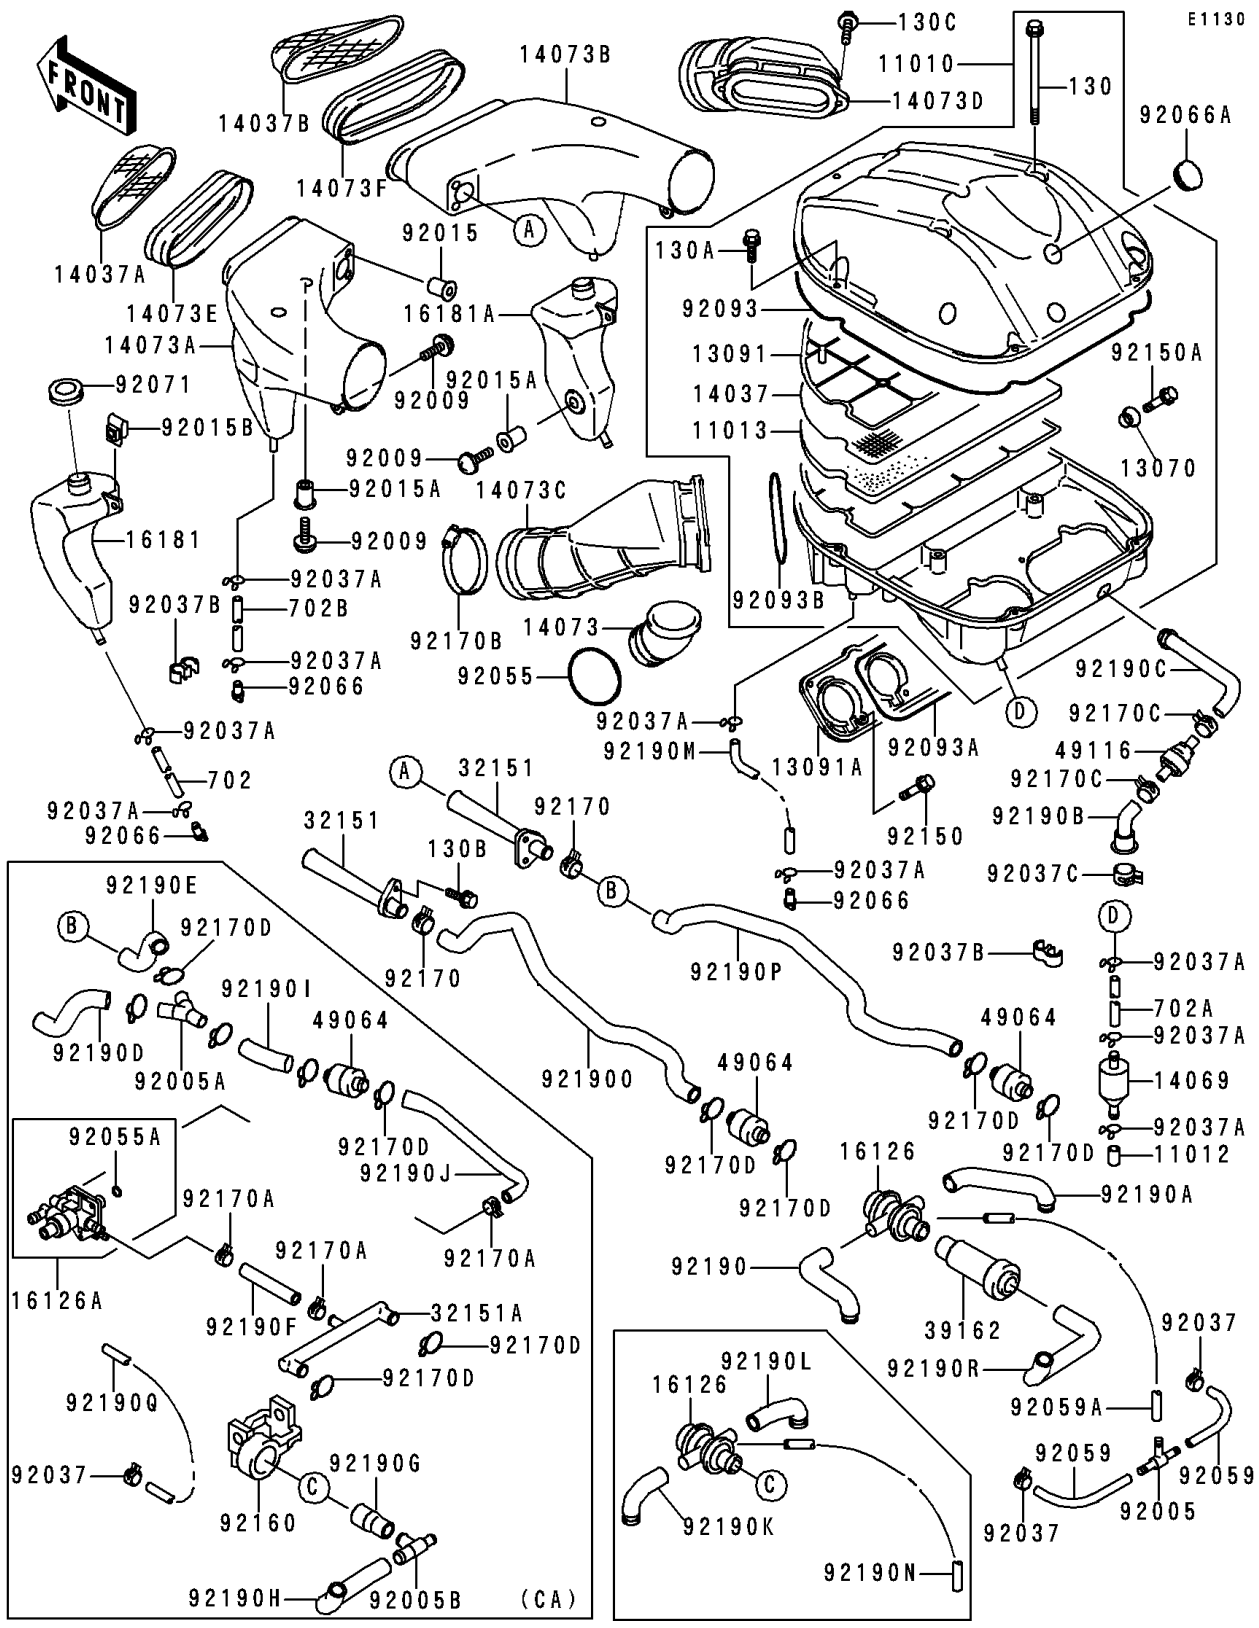

1997 Ninja® ZX™-9R PARTS DIAGRAM

Air Cleaner