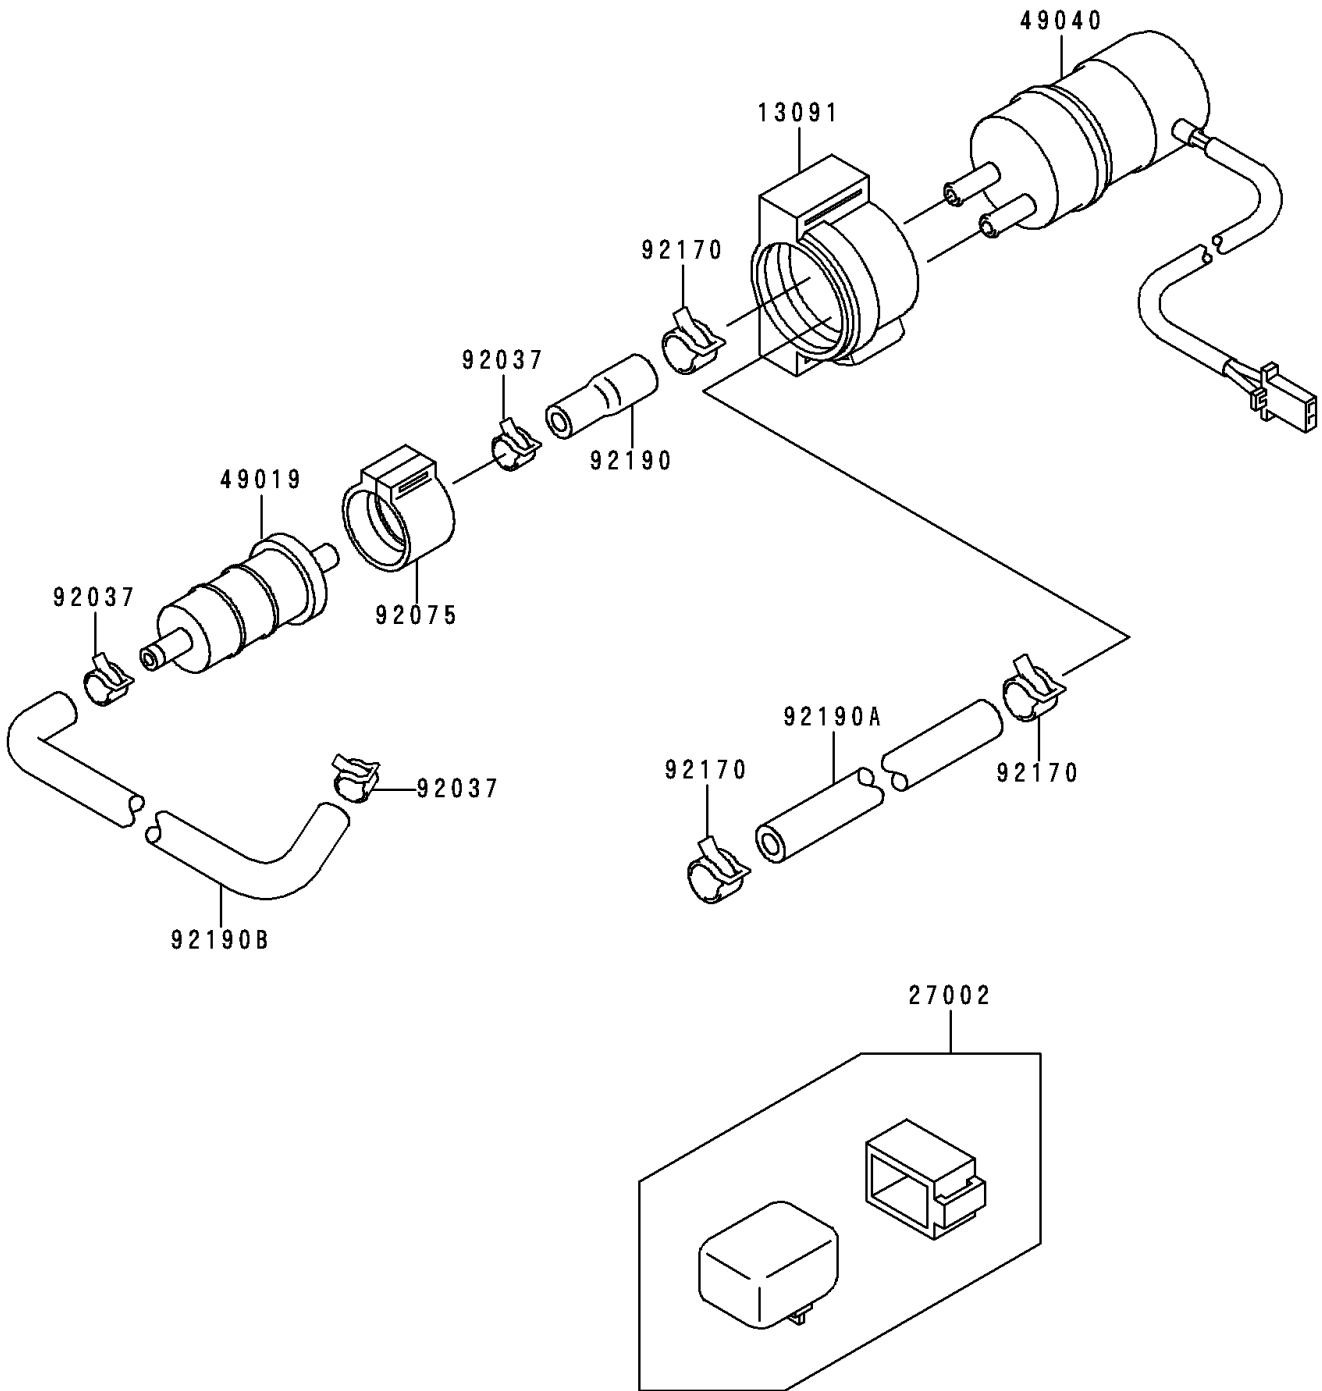

1997 Ninja® ZX™-9R PARTS DIAGRAM

Fuel Pump

E1520

1997 Ninja® ZX™-9R PARTS LIST

Fuel Pump

| ITEM NAME | PART NUMBER | QUANTITY |
|-------------------------------------|-------------|----------|
| HOLDER,FUEL PUMP (Ref # 13091) | 13091-1738 | 1 |
| RELAY-ASSY (Ref # 27002) | 27002-1065 | 1 |
| FILTER-FUEL (Ref # 49019) | 49019-1055 | 1 |
| PUMP-FUEL (Ref # 49040) | 49040-1061 | 1 |
| CLAMP (Ref # 92037) | 92037-1181 | 3 |
| DAMPER,FUEL FILTER (Ref # 92075) | 92075-1853 | 1 |
| CLAMP (Ref # 92170) | 92170-1118 | 3 |
| TUBE (Ref # 92190) | 92190-1153 | 1 |
| TUBE,CARBURETOR-PUMP (Ref # 92190A) | 92190-1545 | 1 |
| TUBE,TAP-FILTER (Ref # 92190B) | 92190-1563 | 1 |