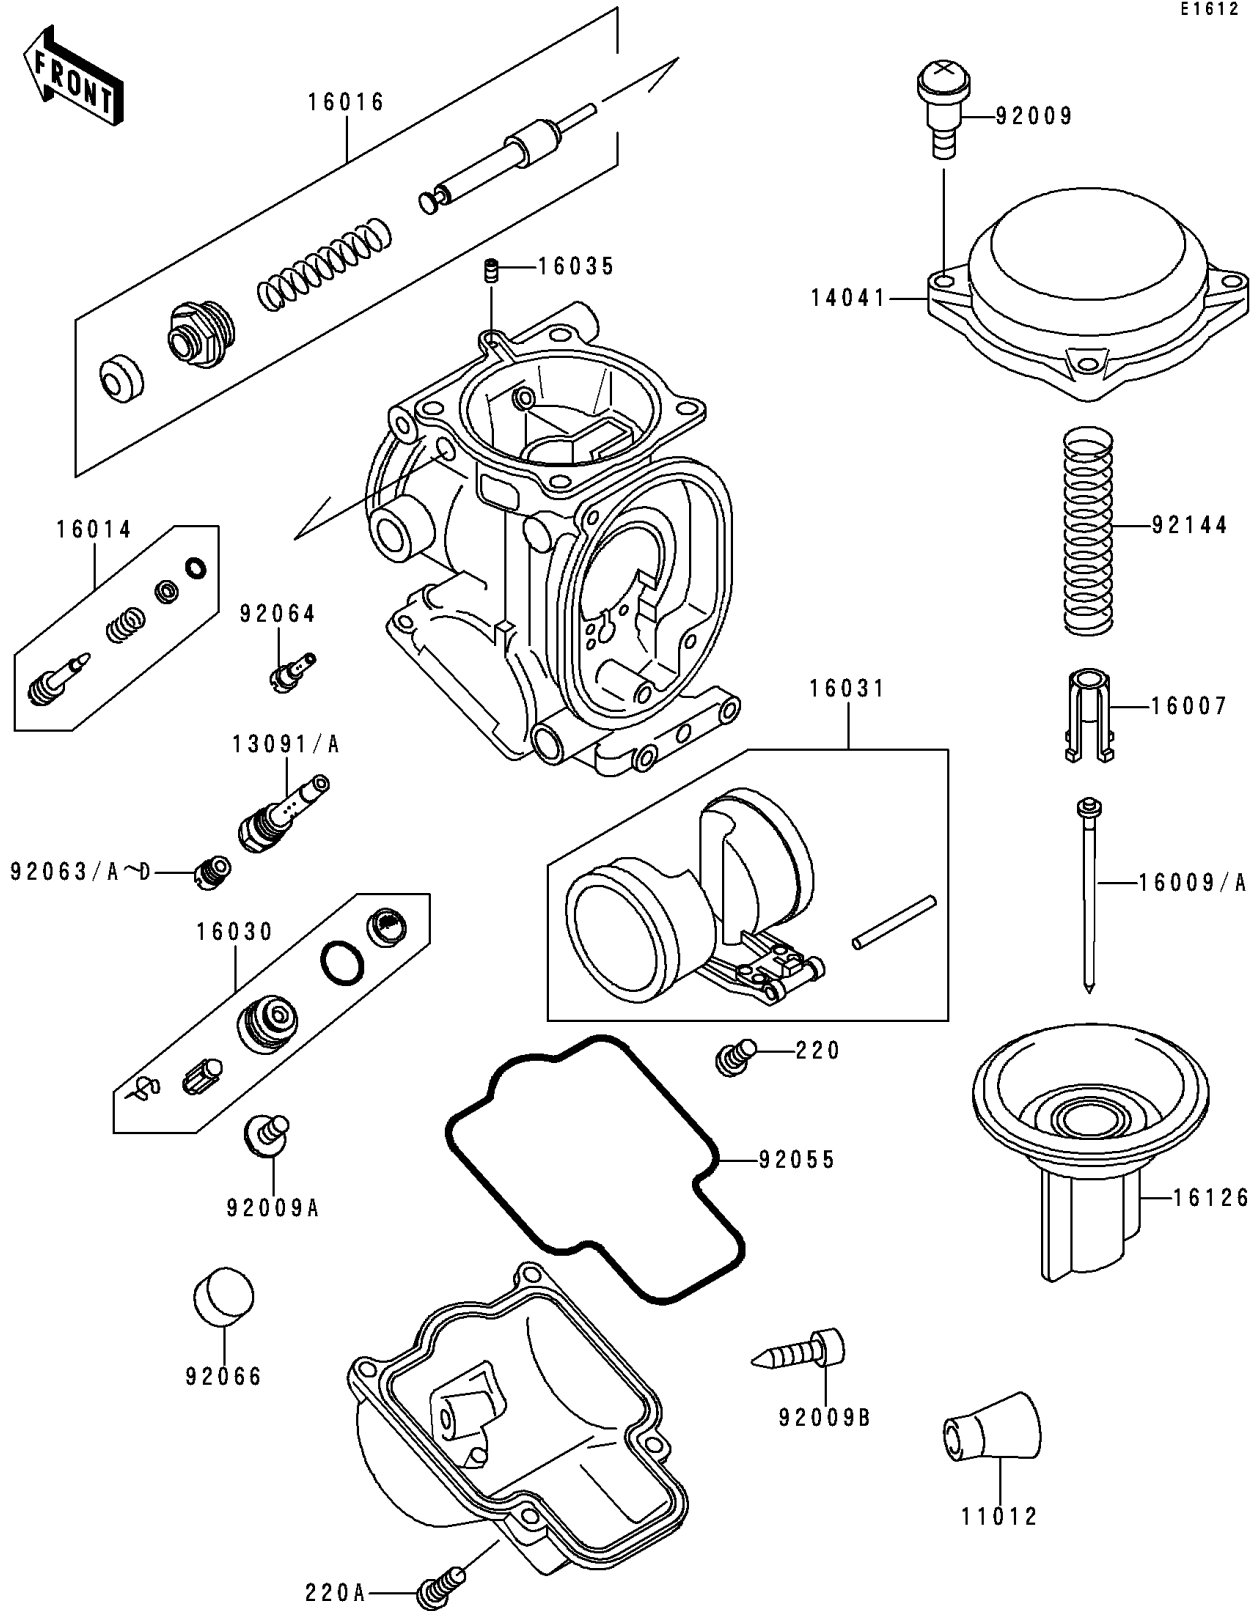

1997 Ninja® ZX™-9R PARTS DIAGRAM

Carburetor Parts

E1612

1997 Ninja® ZX™ -9R PARTS LIST

Carburetor Parts

ITEM NAME	PART NUMBER	QUANTITY
SCREW-PAN-CROS (Ref # 220)	220D0408	4
SCREW-PAN-CROS (Ref # 220A)	220D0414	16
CAP,DRAIN SCREW (Ref # 11012)	11012-1675	2
HOLDER,NEEDLE JET,#1 (Ref # 13091)	13091-1886	2
HOLDER,NEEDLE JET (Ref # 13091A)	13091-1887	2
COVER-COMP,MIXING (Ref # 14041)	14041-1100	4
SEAT-SPRING,VALVE (Ref # 16007)	16007-1117	4
NEEDLE-JET,N67T (Ref # 16009)	16009-1817	2
NEEDLE-JET,N67U (Ref # 16009A)	16009-1818	2
SCREW-PILOT AIR (Ref # 16014)	16014-1085	4
PLUNGER,STARTER (Ref # 16016)	16016-1090	4
VALVE-FLOAT (Ref # 16030)	16030-1076	4
FLOAT (Ref # 16031)	16031-1080	4
JET-AIR,LEAK (Ref # 16035)	16035-1055	4
VALVE,VACUUM (Ref # 16126)	16126-1247	4
SCREW,4X4.4 (Ref # 92009)	92009-1549	15
SCREW,4X8 (Ref # 92009A)	92009-1550	4
SCREW,DRAIN,M6X0.75 (Ref # 92009B)	92009-1551	4
RING-O,FLOAT CHAMBER (Ref # 92055)	92055-1426	4
JET-MAIN,#180 (Ref # 92063)	92063-1388	4
JET-MAIN,#185 (Ref # 92063A)	92063-1390	4
JET-MAIN,#190 (Ref # 92063B)	92063-1391	4
JET-MAIN,#195 (Ref # 92063C)	92063-1392	4
JET-MAIN,#200 (Ref # 92063D)	92063-1401	4
JET-PILOT,#35 (Ref # 92064)	92064-1101	4
PLUG,PILOT AIR SCREW,6.9X2 (Ref # 92066)	92066-1051	4
SPRING,VACUUM VALVE (Ref # 92144)	92144-1806	4