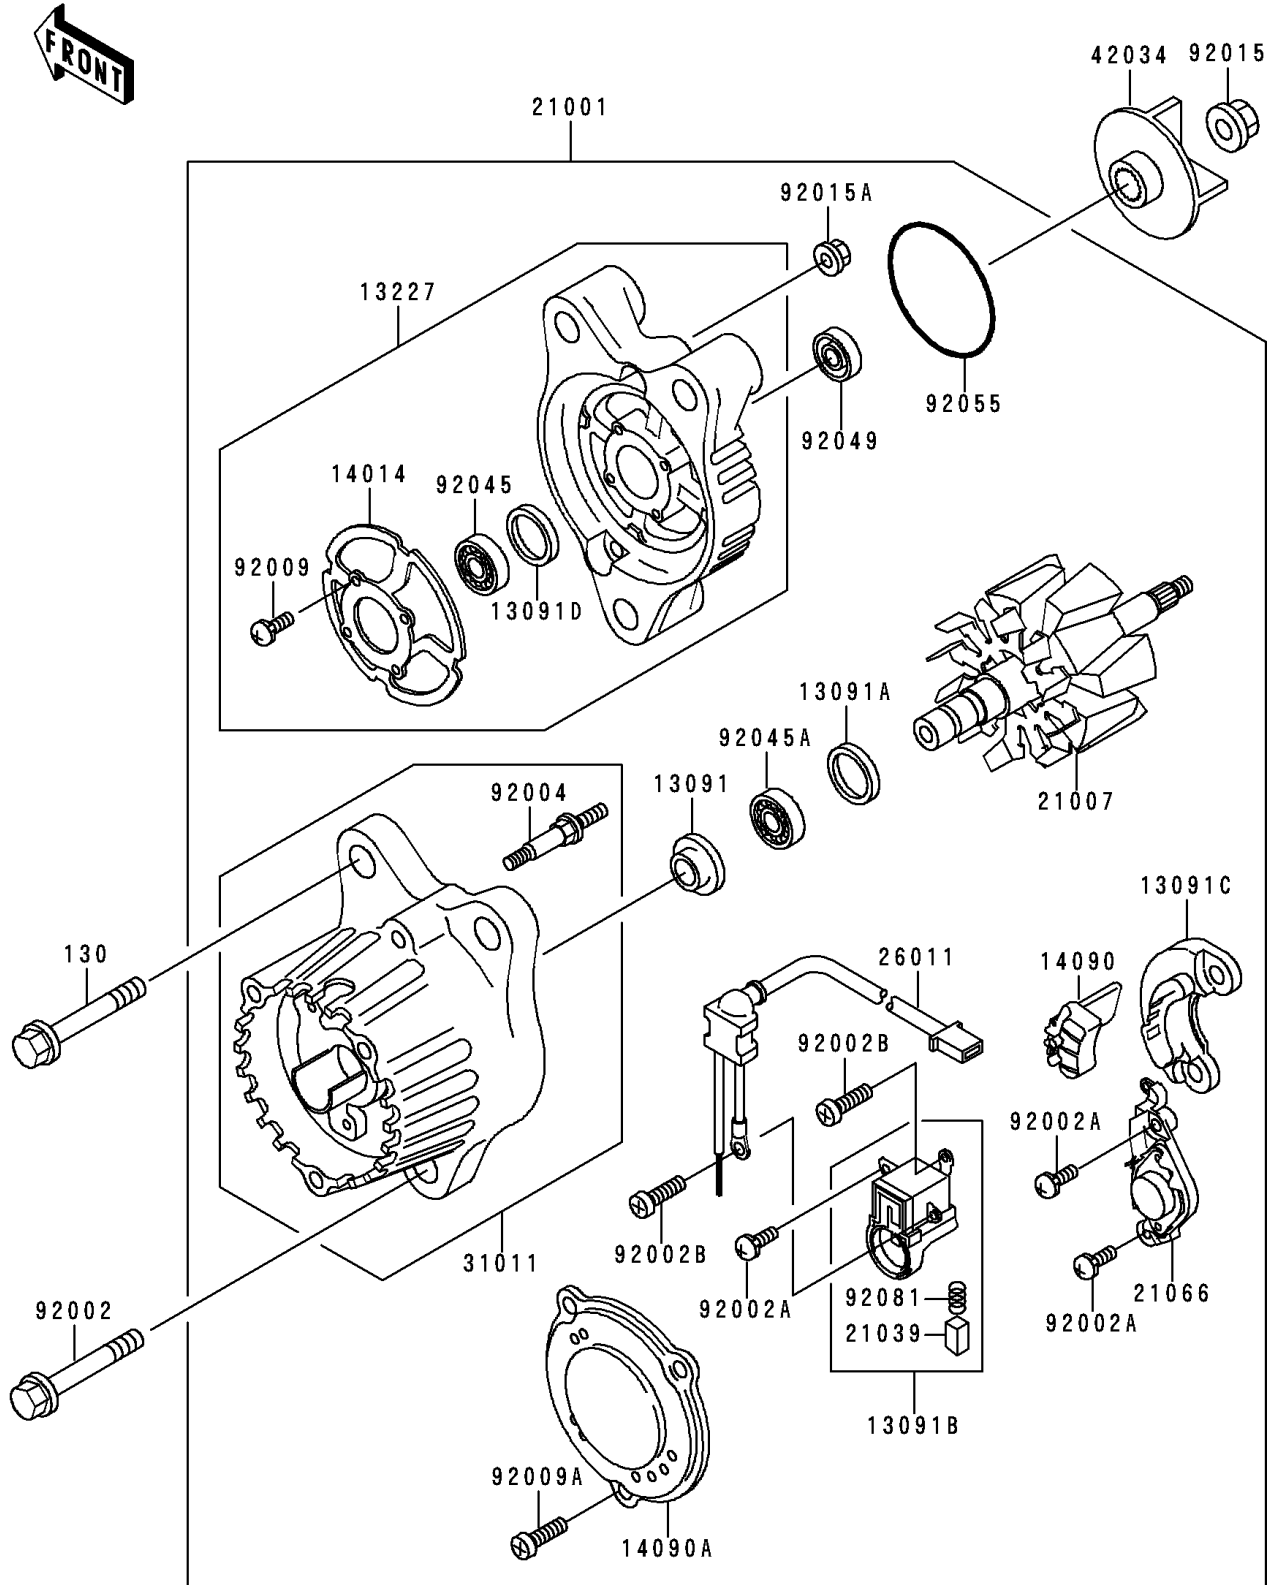

1997 Ninja® ZX™-9R PARTS DIAGRAM

Generator

E1810

1997 Ninja® ZX™-9R PARTS LIST

Generator

ITEM NAME	PART NUMBER	QUANTITY
BOLT-FLANGED (Ref # 130)	130Z0870	2
HOLDER,COVER (Ref # 13091)	13091-1327	1
HOLDER,BEARING (Ref # 13091A)	13091-1328	1
HOLDER,BRUSH (Ref # 13091B)	13091-1465	1
RECTIFIER (Ref # 13091C)	13091-1466	1
HOLDER,BEARING (Ref # 13091D)	13091-1748	1
HOUSING,GENERATOR (Ref # 13227)	13227-1106	1
PLATE-POSITION (Ref # 14014)	14014-1105	1
COVER,RECTIFIER (Ref # 14090)	14090-1113	1
COVER,GENERATOR (Ref # 14090A)	14090-1114	1
GENERATOR (Ref # 21001)	21001-1115	1
ROTOR,GENERATOR (Ref # 21007)	21007-1229	1
BRUSH,CARBON (Ref # 21039)	21039-1052	2
REGULATOR-VOLTAGE (Ref # 21066)	21066-1076	1
WIRE-LEAD,GENERATOR (Ref # 26011)	26011-1497	1
FRAME,GENERATOR (Ref # 31011)	31011-1067	1
COUPLING (Ref # 42034)	42034-1056	1
BOLT,8X63 (Ref # 92002)	92002-1215	1
SCREW,5X17.5 (Ref # 92002A)	92002-1380	3
BOLT,6X105 (Ref # 92002B)	92002-1585	2
STUD (Ref # 92004)	92004-1196	2
SCREW (Ref # 92009)	92009-1645	4
SCREW (Ref # 92009A)	92009-1646	3
NUT,10MM (Ref # 92015)	92015-1850	1
NUT (Ref # 92015A)	92015-1851	2
BEARING-BALL,#6003 (Ref # 92045)	92045-1248	1
BEARING-BALL,#6002NC (Ref # 92045A)	92045-1249	1
SEAL-OIL (Ref # 92049)	92049-1390	1
RING-O (Ref # 92055)	92055-1496	1

1997 Ninja® ZX™ -9R PARTS LIST

Generator

ITEM NAME	PART NUMBER	QUANTITY
SPRING,BRUSH (Ref # 92081)	92081-1759	2