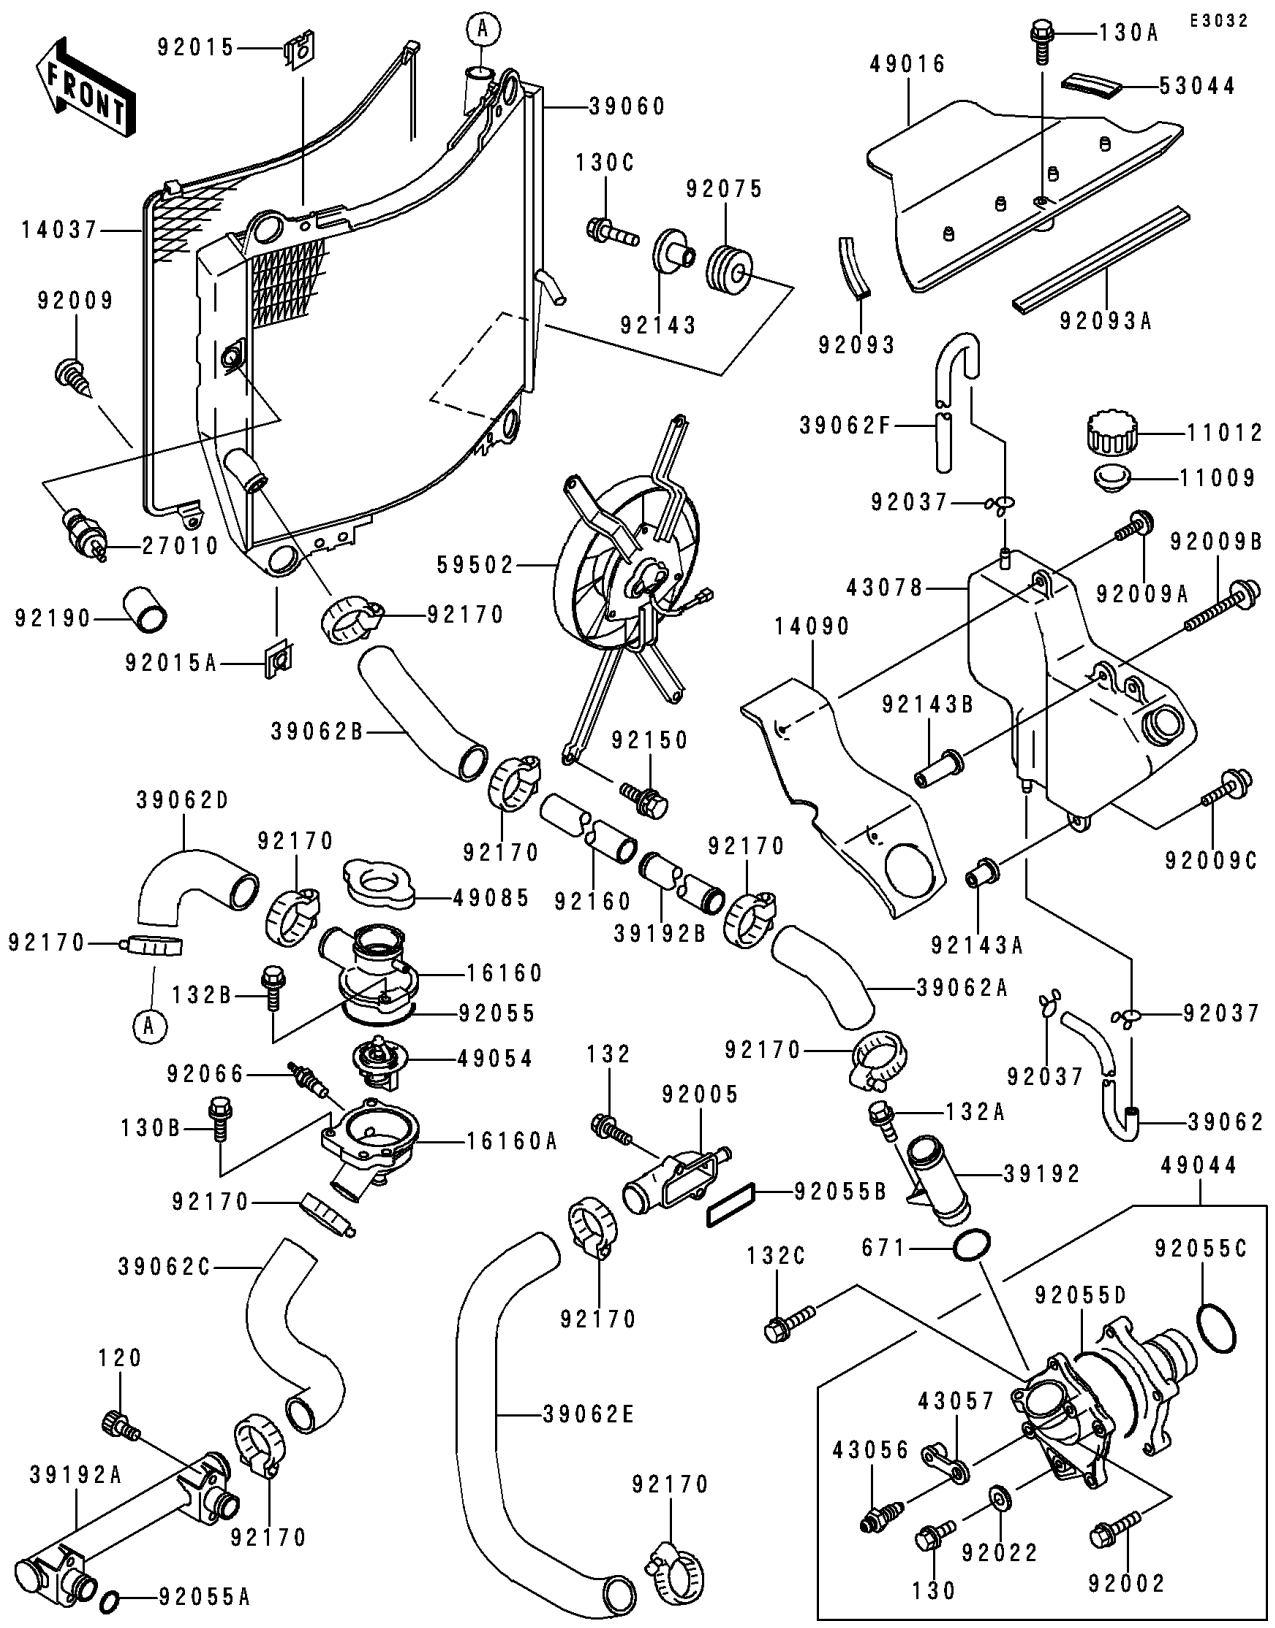

1997 Ninja® ZX™-9R PARTS DIAGRAM

Radiator