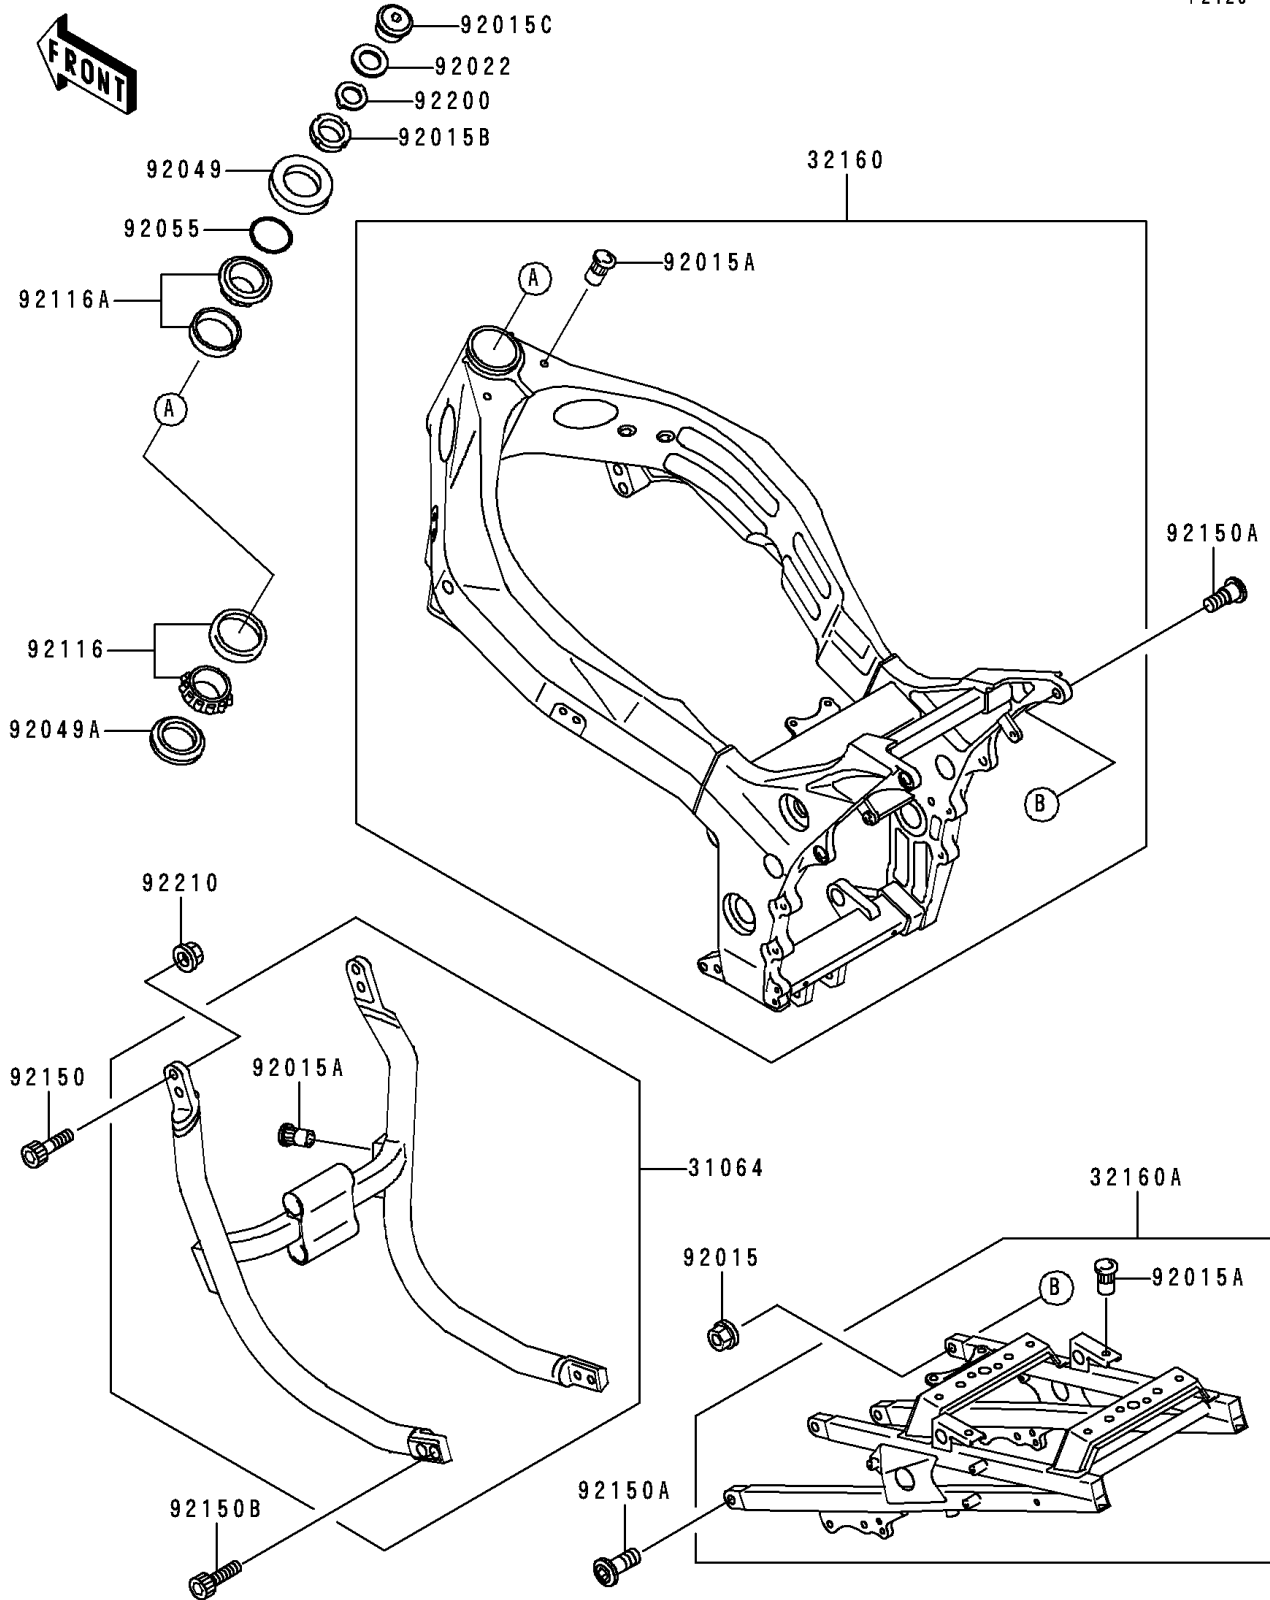

1997 Ninja® ZX™-9R PARTS DIAGRAM

Frame

F2120

1997 Ninja® ZX™ -9R PARTS LIST

Frame

ITEM NAME	PART NUMBER	QUANTITY
PIPE-COMP,DOWNTUBE (Ref # 31064)	31064-1166	1
FRAME-COMP,AL,FR,G.GRAY (Ref # 32160)	32160-1330-GD	1
FRAME-COMP,AL,RR,G.GRAY (Ref # 32160A)	32160-1439-GD	1
NUT,FLANGED,10MM (Ref # 92015)	92015-1415	4
NUT,POP,6MM,L=16.5 (Ref # 92015A)	92015-1792	26
NUT,STEERING STEM,35MM (Ref # 92015B)	92015-1848	1
NUT,STEERING,25MM (Ref # 92015C)	92015-1891	1
WASHER,25X36X2.3 (Ref # 92022)	92022-250	1
SEAL-OIL,XMH 43 75 6.4J (Ref # 92049)	92049-1382	1
SEAL-OIL,XMHE 43 55 4J (Ref # 92049A)	92049-1383	1
RING-O,34.5X2.0 (Ref # 92055)	92055-1452	1
BEARING-ROLLER,32907JR-2 (Ref # 92116)	92116-1072	1
BEARING-ROLLER,32907JR-3 (Ref # 92116A)	92116-1074	1
BOLT,SOCKET,10X37 (Ref # 92150)	92150-1261	4
BOLT,10X35 (Ref # 92150A)	92150-1295	4
BOLT,SOCKET,10X30 (Ref # 92150B)	92150-1690	4
WASHER,CLAW,25.5X40X2.3 (Ref # 92200)	92200-1083	1
NUT,LOCK,FLANGED,10MM (Ref # 92210)	92210-1080	4