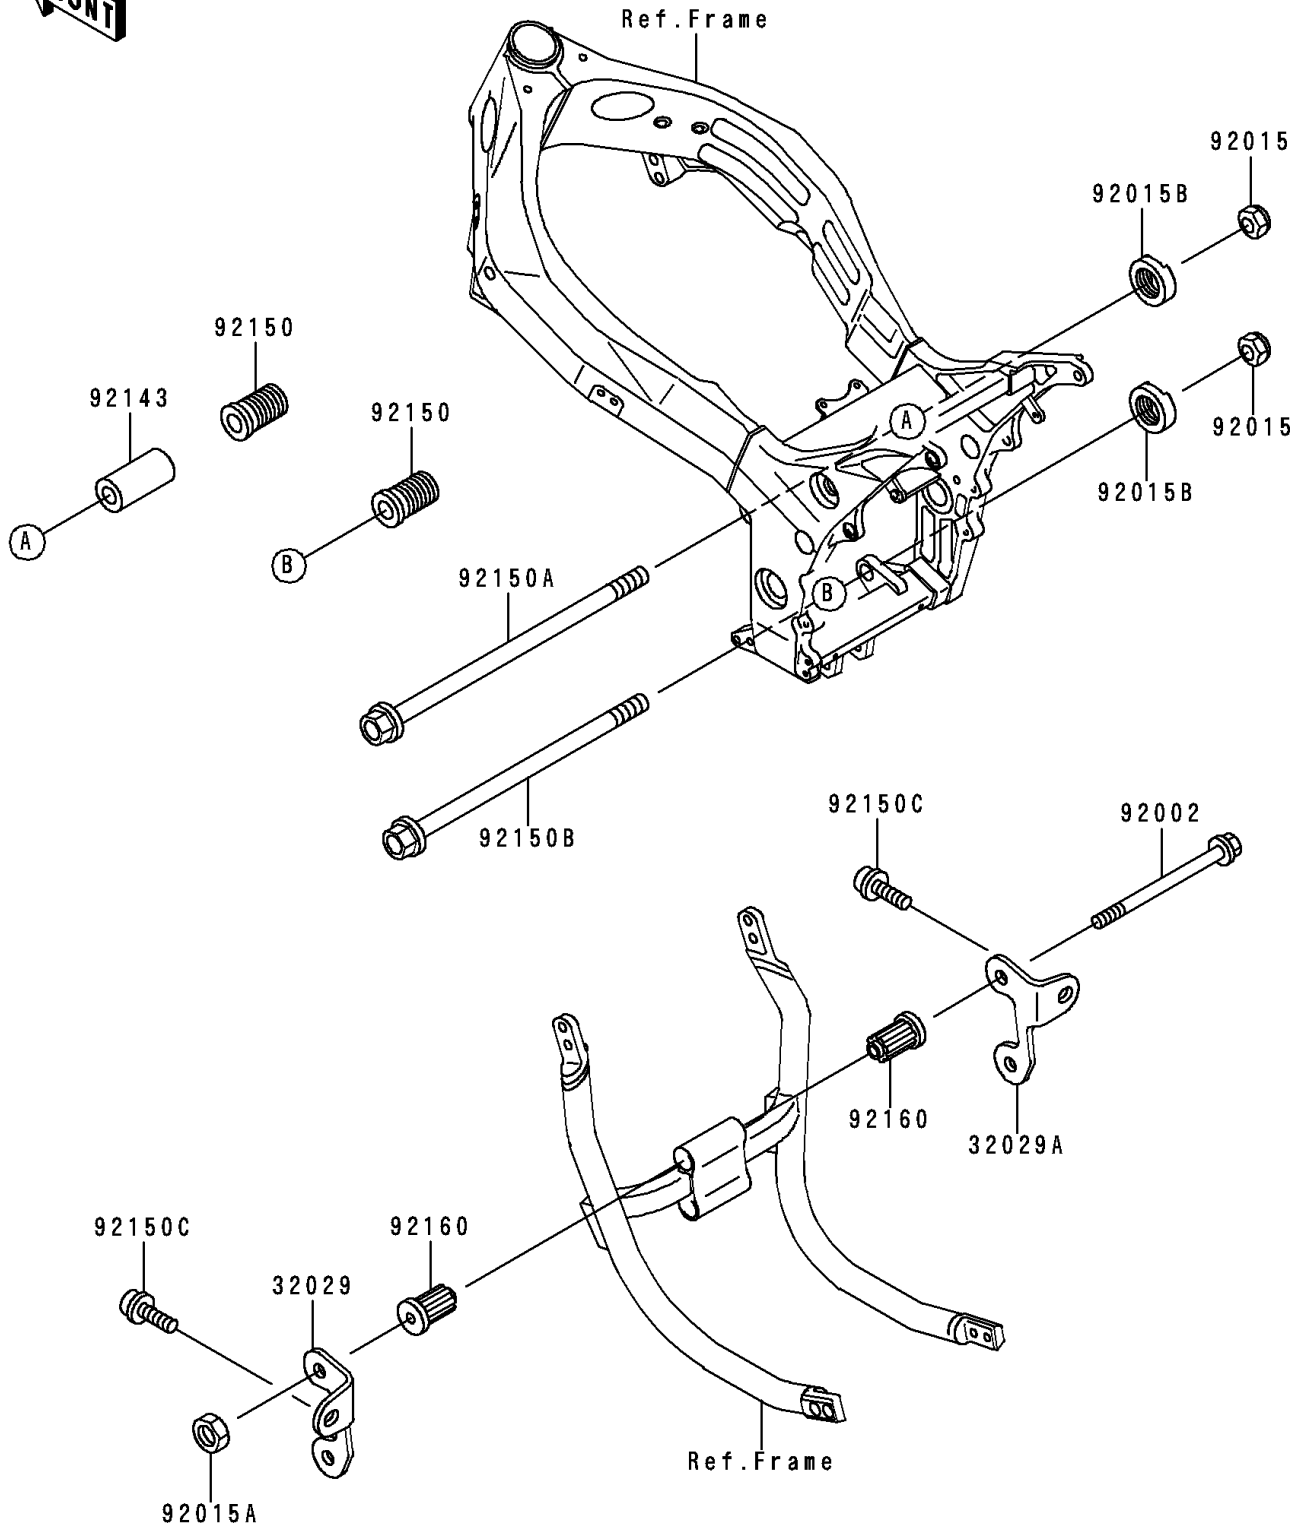

# 1997 Ninja® ZX™-9R PARTS DIAGRAM

## Frame Fittings

F2131

## 1997 Ninja® ZX™ -9R PARTS LIST

### Frame Fittings

ITEM NAME	PART NUMBER	QUANTITY
BRACKET-ENGINE,FR,LH (Ref # 32029)	32029-1929	1
BRACKET-ENGINE,FR,RH (Ref # 32029A)	32029-1930	1
BOLT,FLANGED,10X130 (Ref # 92002)	92002-1087	2
NUT,LOCK,12MM,BLACK (Ref # 92015)	92015-1190	2
NUT,LOCK,10MM (Ref # 92015A)	92015-1429	2
NUT,ENGINE MOUNT,22MM (Ref # 92015B)	92015-1846	2
COLLAR,12.5X26X51 (Ref # 92143)	92143-1482	1
BOLT,ENGINE MOUNT,22X38 (Ref # 92150)	92150-1471	2
BOLT,FLANGED,12X243 (Ref # 92150A)	92150-1472	1
BOLT,FLANGED,12X221 (Ref # 92150B)	92150-1473	1
BOLT,SOCKET,10X25 (Ref # 92150C)	92150-1762	2
DAMPER,ENGINE MOUNT (Ref # 92160)	92160-1483	4