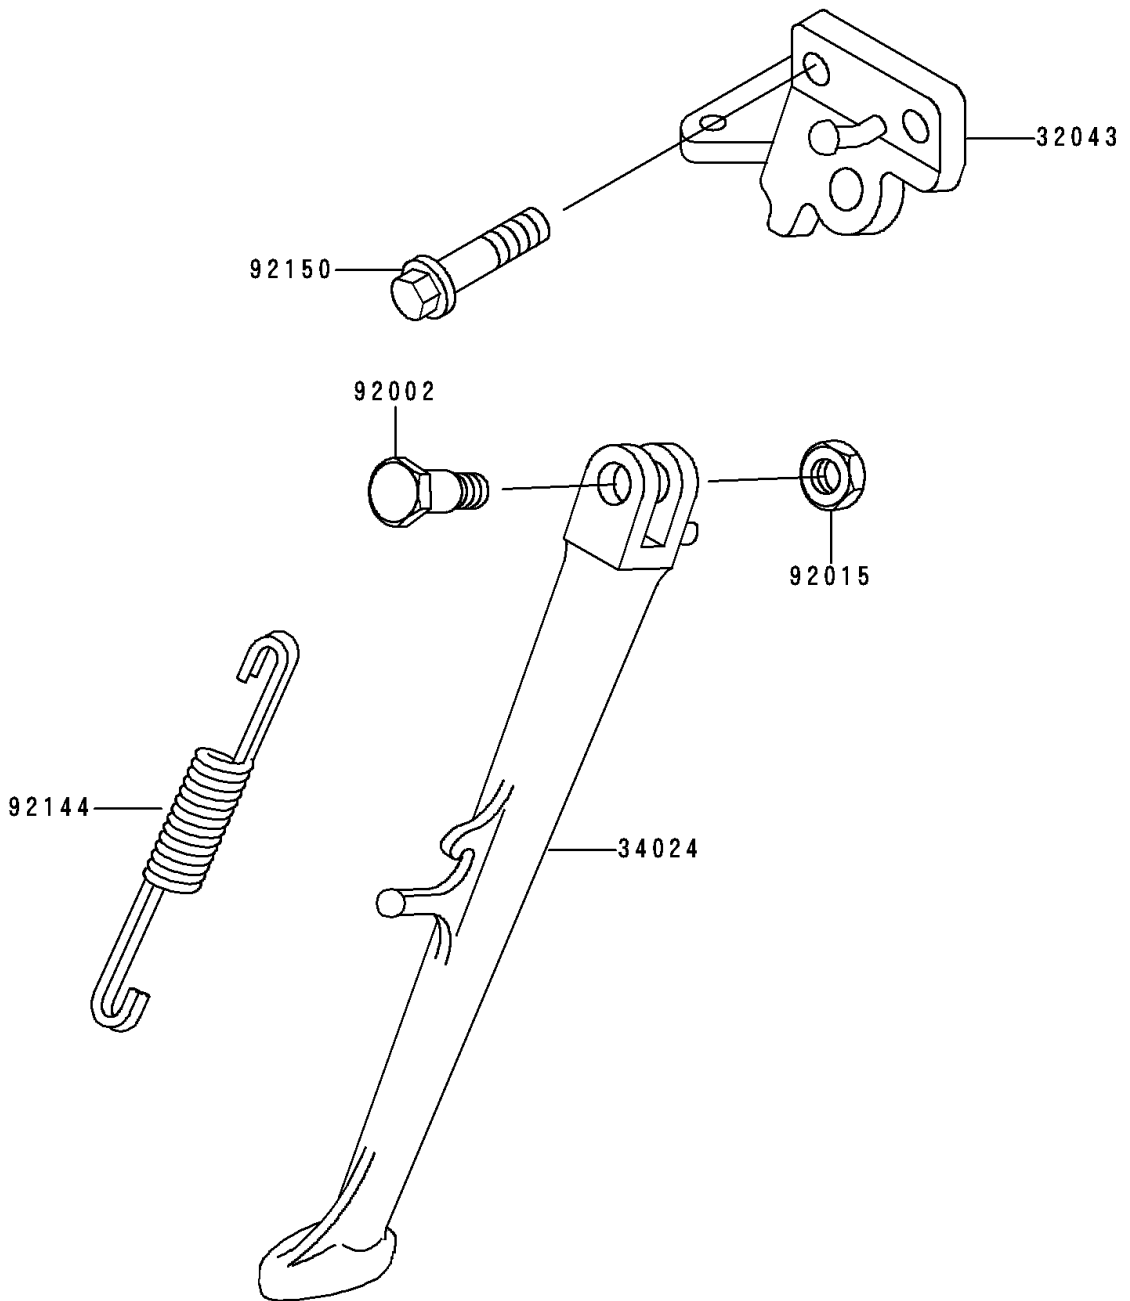

1997 Ninja® ZX™-9R PARTS DIAGRAM

Stand(s)

F 2190

1997 Ninja® ZX™-9R PARTS LIST

Stand(s)

ITEM NAME	PART NUMBER	QUANTITY
BRACKET-STAND,SIDE (Ref # 32043)	32043-1342	1
STAND-SIDE (Ref # 34024)	34024-1276	1
BOLT,SIDE STAND (Ref # 92002)	92002-1813	1
NUT,LOCK,10MM,BLACK (Ref # 92015)	92015-1188	1
SPRING,SIDE STAND (Ref # 92144)	92144-1127	1
BOLT,FLANGED,10X35 (Ref # 92150)	92150-1353	2