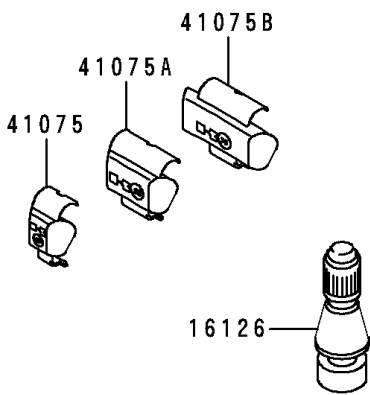

1997 Ninja® ZX™-9R PARTS DIAGRAM

Tires

F2210

1997 Ninja® ZX™ -9R PARTS LIST

Tires

ITEM NAME	PART NUMBER	QUANTITY
VALVE,TIRE (Ref # 16126)	16126-1140	2
TIRE,FR,120/70ZR17,BT-50F(BS) (Ref # 41009)	41009-1151	1
TIRE,FR,120/70ZR17,D204FU(D) (Ref # 41009A)	41009-1167	1
TIRE,RR,180/55ZR17,D204L(D) (Ref # 41009B)	41009-1168	1
TIRE,RR,(BS) (Ref # 41009C)	41009-1170	1
BALANCER-WHEEL,10G,SILVER (Ref # 41075)	41075-1014	AR
BALANCER-WHEEL,20G,SILVER (Ref # 41075A)	41075-1015	AR
BALANCER-WHEEL,30G,SILVER (Ref # 41075B)	41075-1016	AR