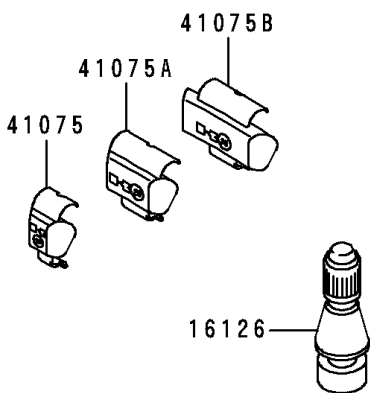

1997 Ninja® ZX™-9R PARTS DIAGRAM

Tires

F2210

1997 Ninja® ZX™ -9R PARTS LIST

Tires

ITEM NAME	PART NUMBER	QUANTITY
VALVE,TIRE (Ref # 16126)	16126-1140	2
TIRE,FR,120/70ZR17,BT-50F(BS) (Ref # 41009)	41009-1151	1
TIRE,FR,120/70ZR17,D204FU(D) (Ref # 41009A)	41009-1167	1
TIRE,RR,180/55ZR17,D204L(D) (Ref # 41009B)	41009-1168	1
TIRE,RR,(BS) (Ref # 41009C)	41009-1170	1
BALANCER-WHEEL,10G,SILVER (Ref # 41075)	41075-1014	AR
BALANCER-WHEEL,20G,SILVER (Ref # 41075A)	41075-1015	AR
BALANCER-WHEEL,30G,SILVER (Ref # 41075B)	41075-1016	AR