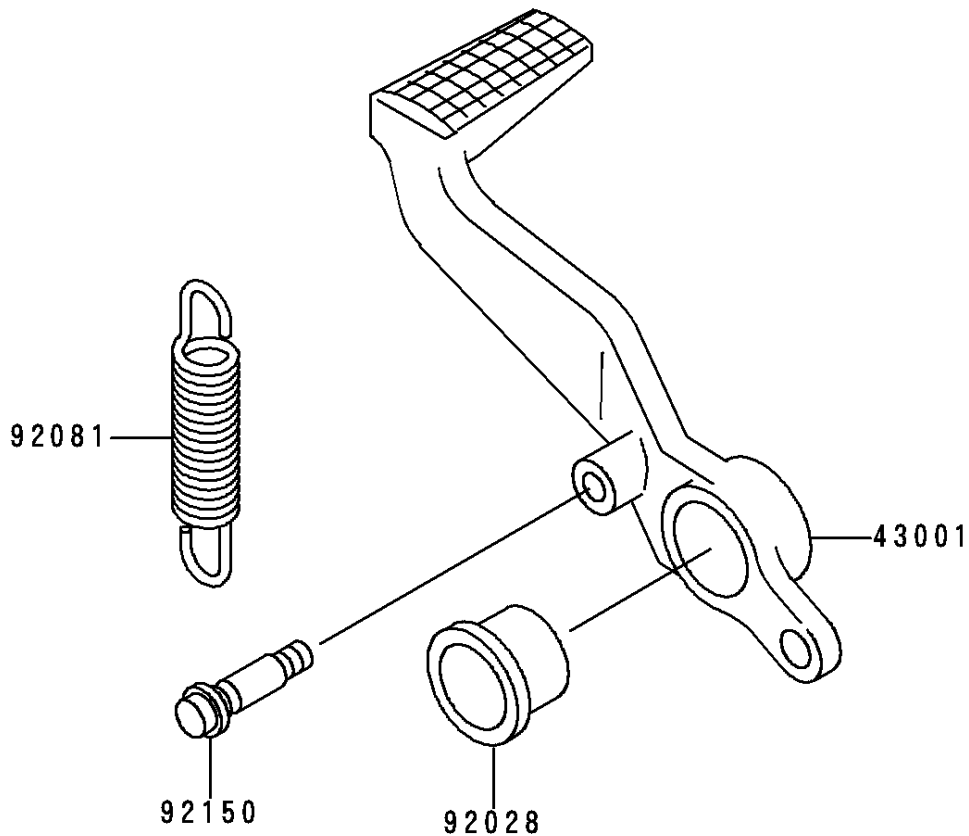

1997 Ninja® ZX™-9R PARTS DIAGRAM

Brake Pedal/Torque Link

F2260

1997 Ninja® ZX™ -9R PARTS LIST

Brake Pedal/Torque Link

ITEM NAME	PART NUMBER	QUANTITY
LEVER-BRAKE,PEDAL (Ref # 43001)	43001-1338	1
BUSHING (Ref # 92028)	92028-1576	1
SPRING (Ref # 92081)	92081-1526	1
BOLT (Ref # 92150)	92150-1439	1