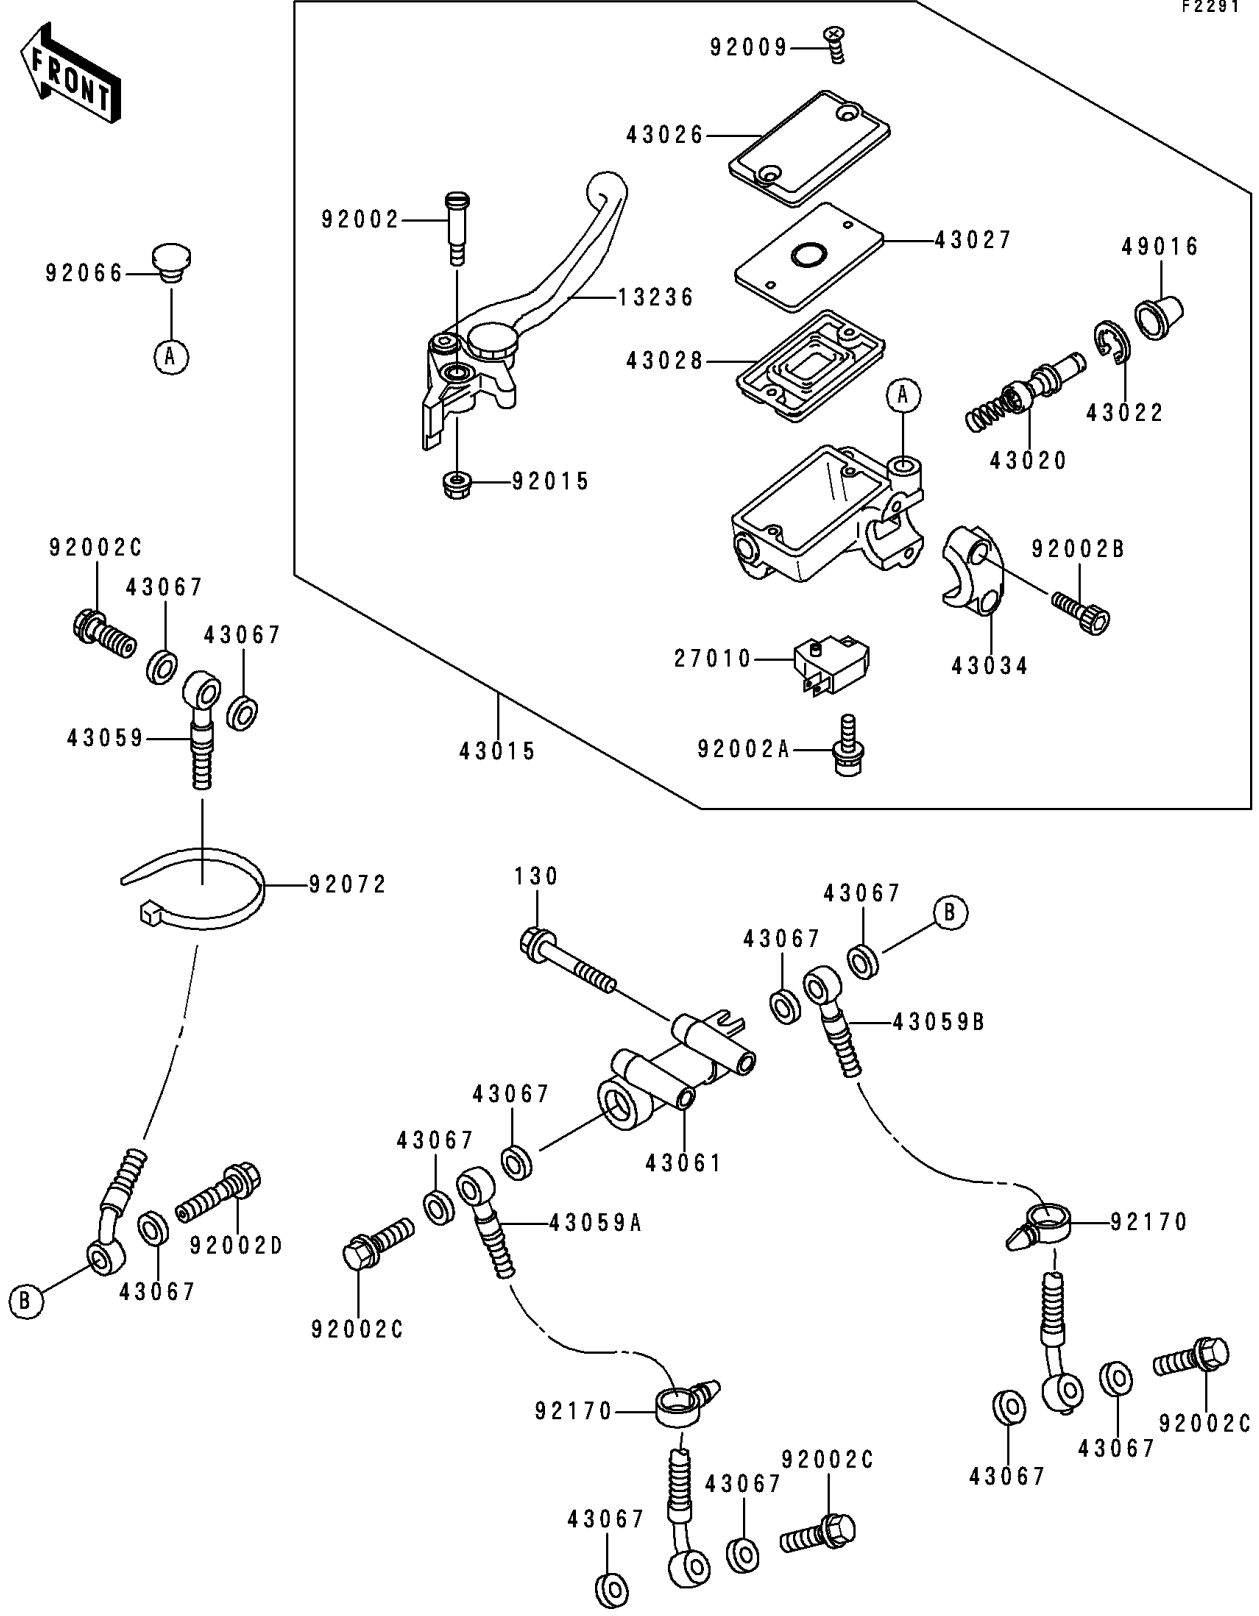

1997 Ninja® ZX™-9R PARTS DIAGRAM

Front Master Cylinder

F2291

1997 Ninja® ZX™ -9R PARTS LIST

Front Master Cylinder

ITEM NAME	PART NUMBER	QUANTITY
BOLT-FLANGED,6X60 (Ref # 130)	130G0660	2
LEVER-COMP,FRONT BRAKE (Ref # 13236)	13236-1185	1
SWITCH,BRAKE (Ref # 27010)	27010-1170	1
CYLINDER-ASSY-MASTER,FR (Ref # 43015)	43015-1498	1
PISTON-COMP-BRAKE,FR (Ref # 43020)	43020-1054	1
STOPPER-BRAKE,PISTON (Ref # 43022)	43022-1010	1
CAP-BRAKE (Ref # 43026)	43026-1076	1
PLATE-DIAPHRAGM (Ref # 43027)	43027-1055	1
DIAPHRAGM,MASTER CYLINDER (Ref # 43028)	43028-1058	1
HOLDER-BRAKE,MASTER CYLINDER (Ref # 43034)	43034-1053	1
HOSE-BRAKE,FR (Ref # 43059)	43059-1853	1
HOSE-BRAKE,FR,LWR,LH (Ref # 43059A)	43059-1935	1
HOSE-BRAKE,FR,LWR,RH (Ref # 43059B)	43059-1936	1
JOINT-BRAKE (Ref # 43061)	43061-1004	1
WASHER,10.5X15X1.5 (Ref # 43067)	43067-001	11
COVER-SEAL,MASTER CYLINDER (Ref # 49016)	49016-1044	1
BOLT,LEVER SET,BLACK (Ref # 92002)	92002-1322	1
BOLT,SCREW,4X12 (Ref # 92002A)	92002-1323	1
BOLT,SOCKET,6X20,BLACK (Ref # 92002B)	92002-1324	2
BOLT,OIL,L=23 (Ref # 92002C)	92002-1888	4
BOLT,OIL,L=37 (Ref # 92002D)	92002-1909	1
SCREW,4MM (Ref # 92009)	92009-1458	2
NUT,FLANGED,6MM,BLACK (Ref # 92015)	92015-1233	1
PLUG,9.5X8,POLYETHYLENE (Ref # 92066)	92066-1077	1
BAND,L=365 (Ref # 92072)	92072-1197	1
CLAMP (Ref # 92170)	92170-1067	2