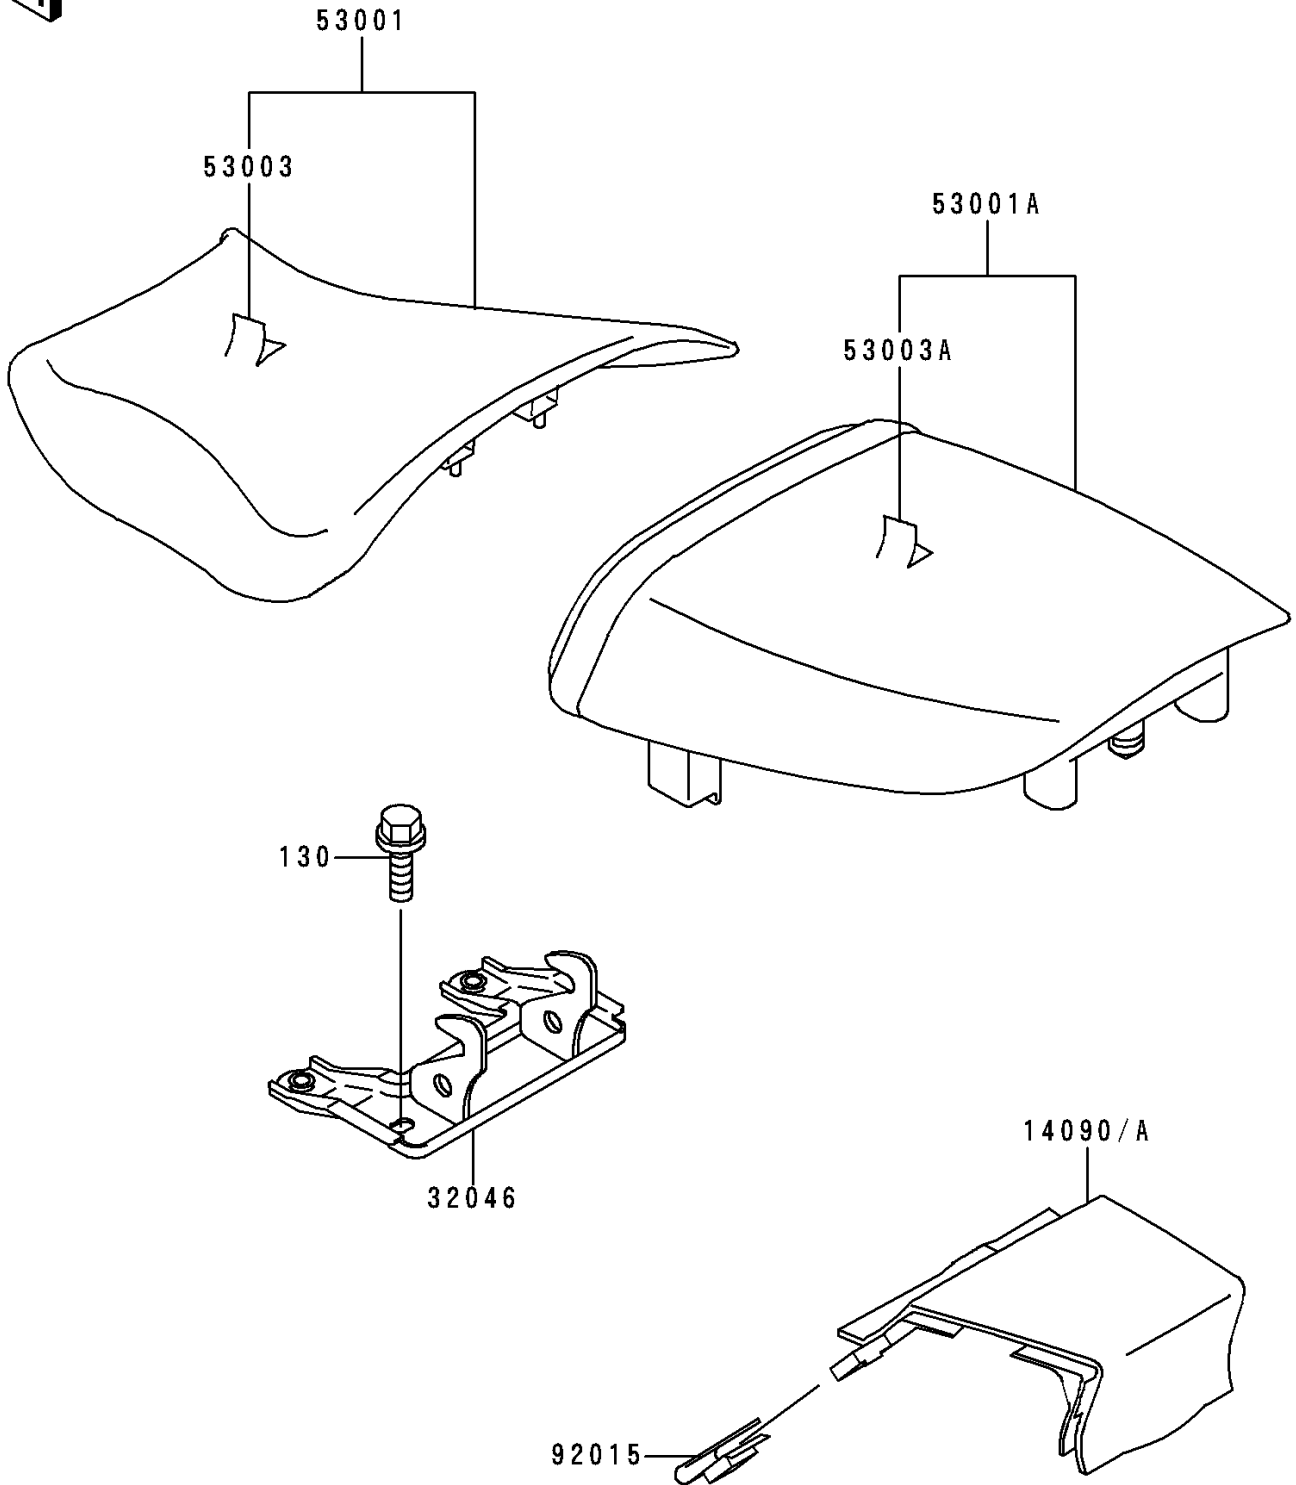

1997 Ninja[®] ZX[™]-9R PARTS DIAGRAM

Seat

F2510

1997 Ninja® ZX™ -9R PARTS LIST

Seat

ITEM NAME	PART NUMBER	QUANTITY
BOLT-FLANGED (Ref # 130)	130J0610	2
COVER, TAIL, F. RED (Ref # 14090)	14090-1365-B1	1
COVER, TAIL, P.A. WHITE (Ref # 14090A)	14090-1365-R1	1
BRACKET-SEAT, RR (Ref # 32046)	32046-1378	1
SEAT-ASSY, FR, BLACK (Ref # 53001)	53001-1724-MA	1
SEAT-ASSY, RR, BLACK (Ref # 53001A)	53001-1818-MA	1
LEATHER, FRONT SEAT, BLACK (Ref # 53003)	53003-1283-MA	1
LEATHER, REAR SEAT, BLACK (Ref # 53003A)	53003-1286-MA	1
NUT, 5MM (Ref # 92015)	92015-1798	2