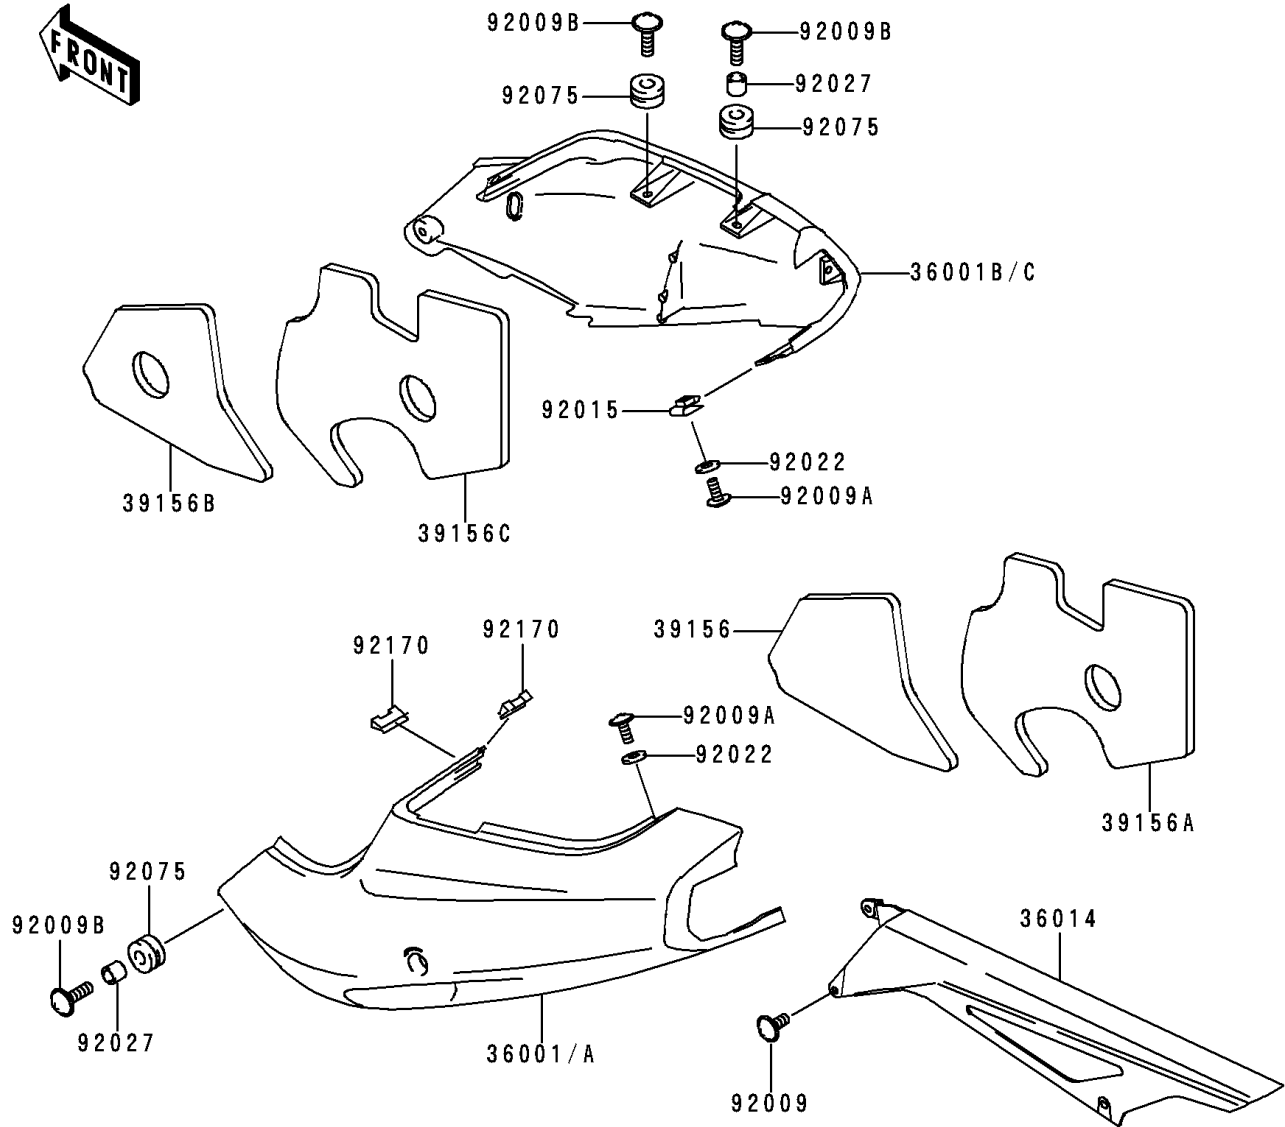

1997 Ninja® ZX™-9R PARTS DIAGRAM

Side Covers/Chain Cover

F2610

WOD

WOD

1997 Ninja® ZX™ -9R PARTS LIST

Side Covers/Chain Cover

ITEM NAME	PART NUMBER	QUANTITY
COVER-SIDE,LH,F.RED (Ref # 36001)	36001-1565-B1	1
COVER-SIDE,LH,P.A.WHITE (Ref # 36001A)	36001-1565-R1	1
COVER-SIDE,RH,F.RED (Ref # 36001B)	36001-1567-B1	1
COVER-SIDE,RH,P.A.WHITE (Ref # 36001C)	36001-1567-R1	1
CASE-CHAIN (Ref # 36014)	36014-1189	1
PAD,SIDE COVER,LH,FR (Ref # 39156)	39156-1396	1
PAD,SIDE COVER,LH,RR (Ref # 39156A)	39156-1397	1
PAD,SIDE COVER,RH,FR (Ref # 39156B)	39156-1398	1
PAD,SIDE COVER,RH,RR (Ref # 39156C)	39156-1399	1
SCREW,6X14 (Ref # 92009)	92009-1288	4
SCREW,5X16 (Ref # 92009A)	92009-1654	3
SCREW,6X22 (Ref # 92009B)	92009-1664	6
NUT,5MM (Ref # 92015)	92015-1798	1
WASHER,NYLON,5.3X11.5X1.5 (Ref # 92022)	92022-1521	3
COLLAR,6.8X10X8.5 (Ref # 92027)	92027-129	4
DAMPER (Ref # 92075)	92075-1634	6
CLAMP (Ref # 92170)	92170-1440	2