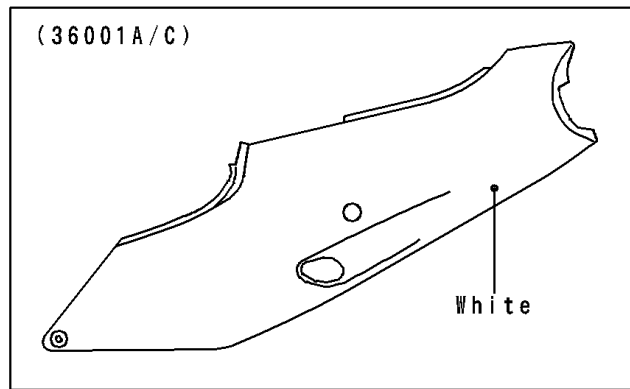

1997 Ninja® ZX™-9R PARTS DIAGRAM

Side Covers/Chain Cover

F2610

WOD

WOD

1997 Ninja® ZX™ -9R PARTS LIST

Side Covers/Chain Cover

ITEM NAME	PART NUMBER	QUANTITY
COVER-SIDE,LH,F.RED (Ref # 36001)	36001-1565-B1	1
COVER-SIDE,LH,P.A.WHITE (Ref # 36001A)	36001-1565-R1	1
COVER-SIDE,RH,F.RED (Ref # 36001B)	36001-1567-B1	1
COVER-SIDE,RH,P.A.WHITE (Ref # 36001C)	36001-1567-R1	1
CASE-CHAIN (Ref # 36014)	36014-1189	1
PAD,SIDE COVER,LH,FR (Ref # 39156)	39156-1396	1
PAD,SIDE COVER,LH,RR (Ref # 39156A)	39156-1397	1
PAD,SIDE COVER,RH,FR (Ref # 39156B)	39156-1398	1
PAD,SIDE COVER,RH,RR (Ref # 39156C)	39156-1399	1
SCREW,6X14 (Ref # 92009)	92009-1288	4
SCREW,5X16 (Ref # 92009A)	92009-1654	3
SCREW,6X22 (Ref # 92009B)	92009-1664	6
NUT,5MM (Ref # 92015)	92015-1798	1
WASHER,NYLON,5.3X11.5X1.5 (Ref # 92022)	92022-1521	3
COLLAR,6.8X10X8.5 (Ref # 92027)	92027-129	4
DAMPER (Ref # 92075)	92075-1634	6
CLAMP (Ref # 92170)	92170-1440	2