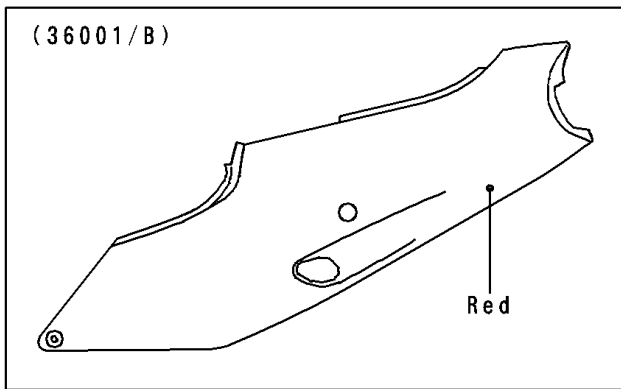

1997 Ninja® ZX™-9R PARTS DIAGRAM

Side Covers/Chain Cover

F2610

WOD

WOD

1997 Ninja® ZX™ -9R PARTS LIST

Side Covers/Chain Cover

ITEM NAME	PART NUMBER	QUANTITY
COVER-SIDE,LH,F.RED (Ref # 36001)	36001-1565-B1	1
COVER-SIDE,LH,P.A.WHITE (Ref # 36001A)	36001-1565-R1	1
COVER-SIDE,RH,F.RED (Ref # 36001B)	36001-1567-B1	1
COVER-SIDE,RH,P.A.WHITE (Ref # 36001C)	36001-1567-R1	1
CASE-CHAIN (Ref # 36014)	36014-1189	1
PAD,SIDE COVER,LH,FR (Ref # 39156)	39156-1396	1
PAD,SIDE COVER,LH,RR (Ref # 39156A)	39156-1397	1
PAD,SIDE COVER,RH,FR (Ref # 39156B)	39156-1398	1
PAD,SIDE COVER,RH,RR (Ref # 39156C)	39156-1399	1
SCREW,6X14 (Ref # 92009)	92009-1288	4
SCREW,5X16 (Ref # 92009A)	92009-1654	3
SCREW,6X22 (Ref # 92009B)	92009-1664	6
NUT,5MM (Ref # 92015)	92015-1798	1
WASHER,NYLON,5.3X11.5X1.5 (Ref # 92022)	92022-1521	3
COLLAR,6.8X10X8.5 (Ref # 92027)	92027-129	4
DAMPER (Ref # 92075)	92075-1634	6
CLAMP (Ref # 92170)	92170-1440	2