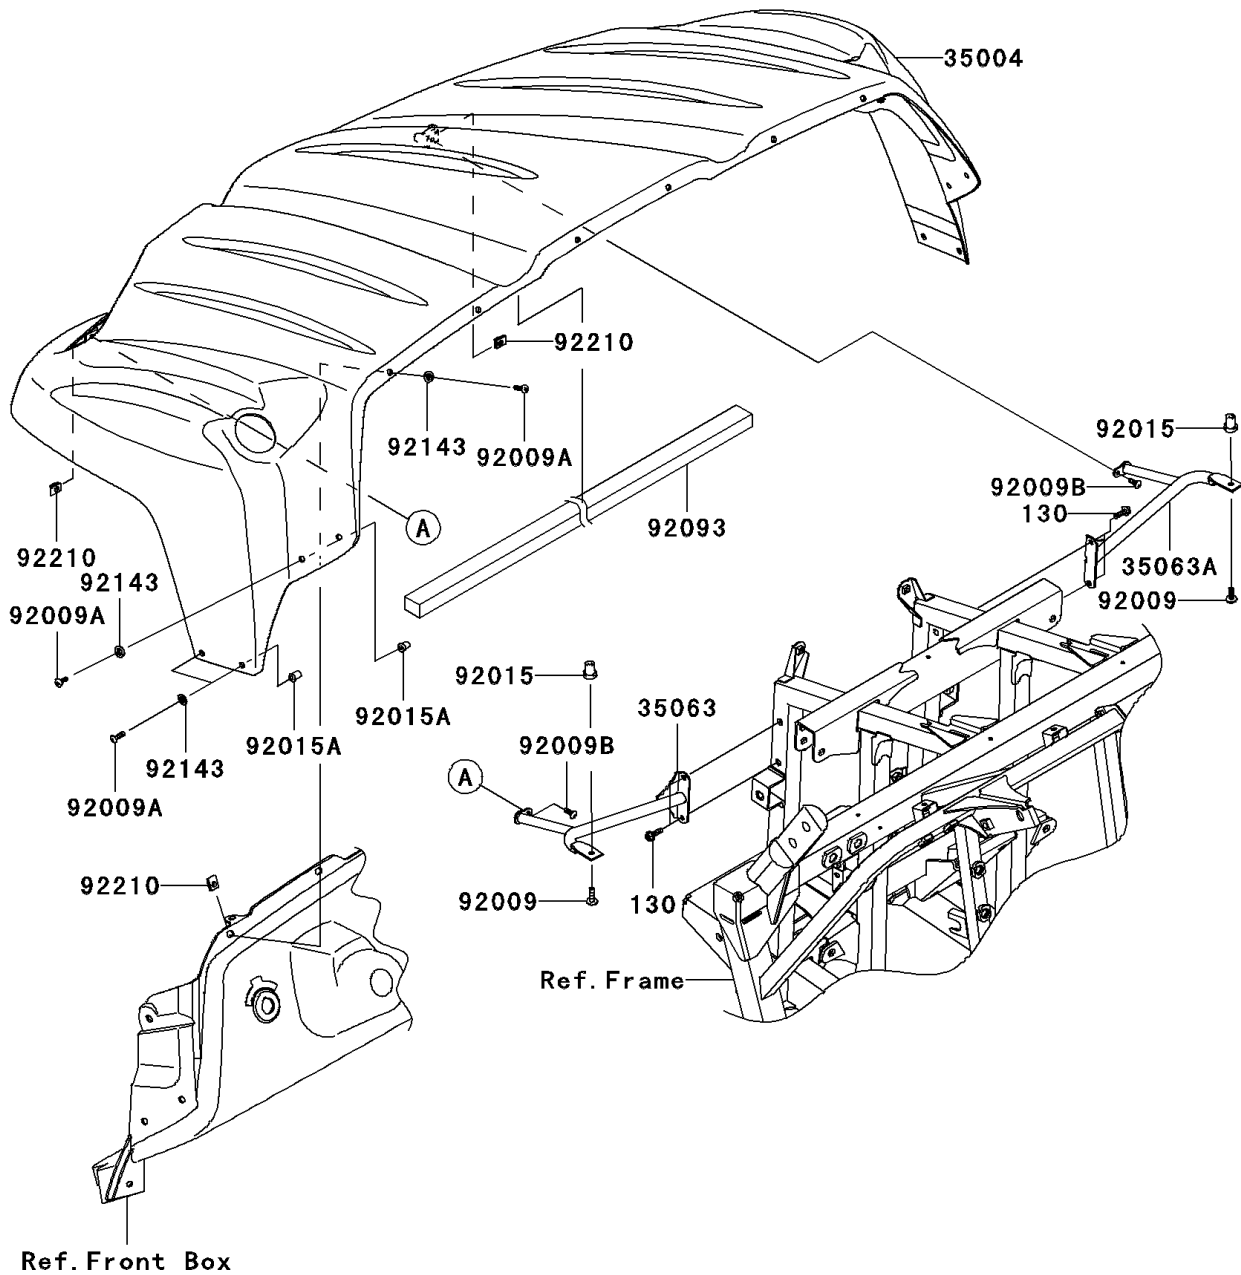

2009 Teryx® 750 FI 4x4 LE PARTS DIAGRAM

Front Fender(s)

F2171

2009 Teryx® 750 FI 4x4 LE PARTS LIST

Front Fender(s)

ITEM NAME	PART NUMBER	QUANTITY
BOLT-FLANGED,6X20 (Ref # 130)	130CA0620	4
FENDER-FRONT,C.H.GREEN (Ref # 35004)	35004-0077-826	1
STAY,FRONT FENDER,LH (Ref # 35063)	35063-0420	1
STAY,FRONT FENDER,RH (Ref # 35063A)	35063-0421	1
SCREW,6X22,BLACK (Ref # 92009)	92009-1256	2
SCREW,5X20,BLACK (Ref # 92009A)	92009-1656	14
SCREW,5X16 (Ref # 92009B)	92009-3797	2
NUT,RUBBER,6MM (Ref # 92015)	92015-1692	2
NUT,WELL,5MM (Ref # 92015A)	92015-1757	8
SEAL (Ref # 92093)	92093-0141	1
COLLAR (Ref # 92143)	92143-1087	14
NUT,5MM (Ref # 92210)	92210-0499	8