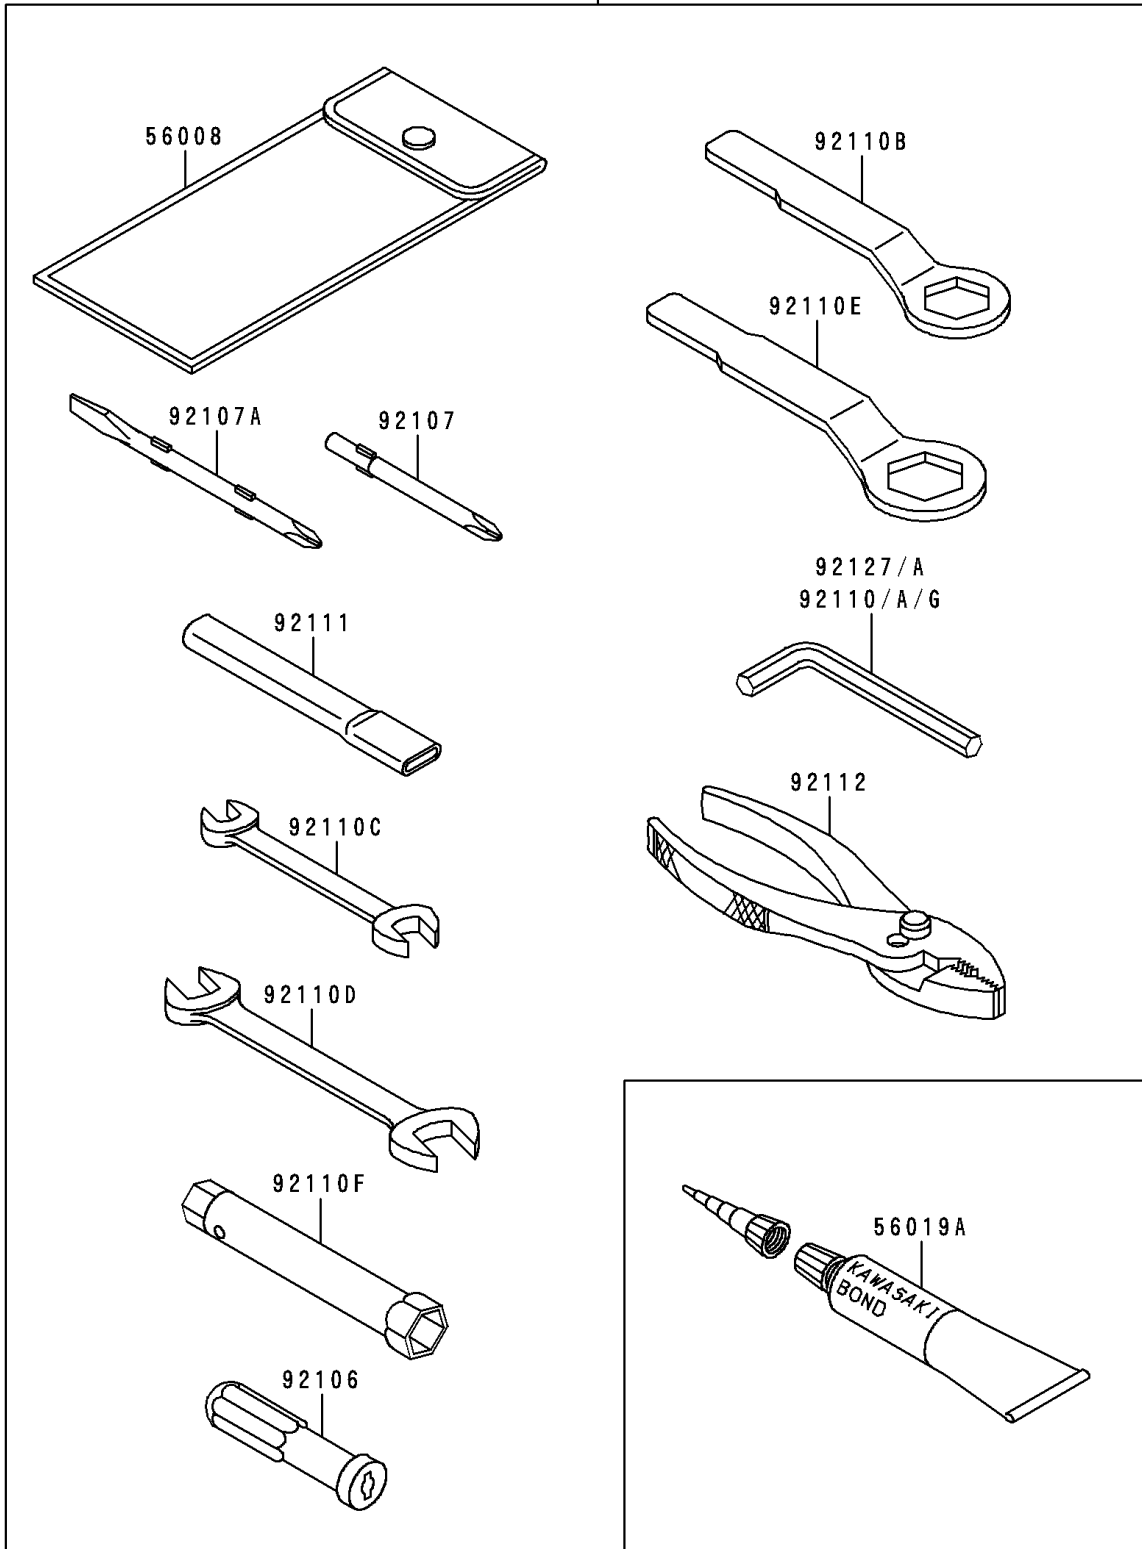

1997 Ninja® ZX™-9R PARTS DIAGRAM

Owner's Tools

56007

F2810

1997 Ninja® ZX™ -9R PARTS LIST

Owner's Tools

ITEM NAME	PART NUMBER	QUANTITY
TOOL-KIT (Ref # 56007)	56007-1387	1
BAG,TOOL (Ref # 56008)	56008-1075	1
THREE BOND TB1211,HT/RS,WHITE (Ref # 56019A)	56019-120	1
GRIP-SCREW DRIVER (Ref # 92106)	92106-1001	1
TOOL-DRIVER,#3PHILLIPS (Ref # 92107)	92107-005	1
TOOL-DRIVER,#2PHILLIPS&SLOT (Ref # 92107A)	92107-1051	1
TOOL-WRENCH,ALLEN,5MM (Ref # 92110)	92110-1015	1
TOOL-WRENCH,ALLEN,3MM (Ref # 92110A)	92110-1140	1
TOOL-WRENCH,BOX END,27MM (Ref # 92110B)	92110-1147	1
TOOL-WRENCH,OPEN END,10X12 (Ref # 92110C)	92110-1152	1
TOOL-WRENCH,OPEN END,14X17 (Ref # 92110D)	92110-1153	1
TOOL-WRENCH,BOX END,32MM (Ref # 92110E)	92110-1161	1
TOOL-WRENCH,BOX,10X12 (Ref # 92110F)	92110-1171	1
TOOL-WRENCH,ALLEN,4MM (Ref # 92110G)	92110-3703	1
TOOL-BAR,BOX END WRENCH (Ref # 92111)	92111-1052	1
TOOL-PLIERS (Ref # 92112)	92112-003	1
TOOL-WRENCH,ALLEN,8MM (Ref # 92127)	92127-002	1
TOOL-WRENCH,ALLEN,6MM (Ref # 92127A)	92127-003	1