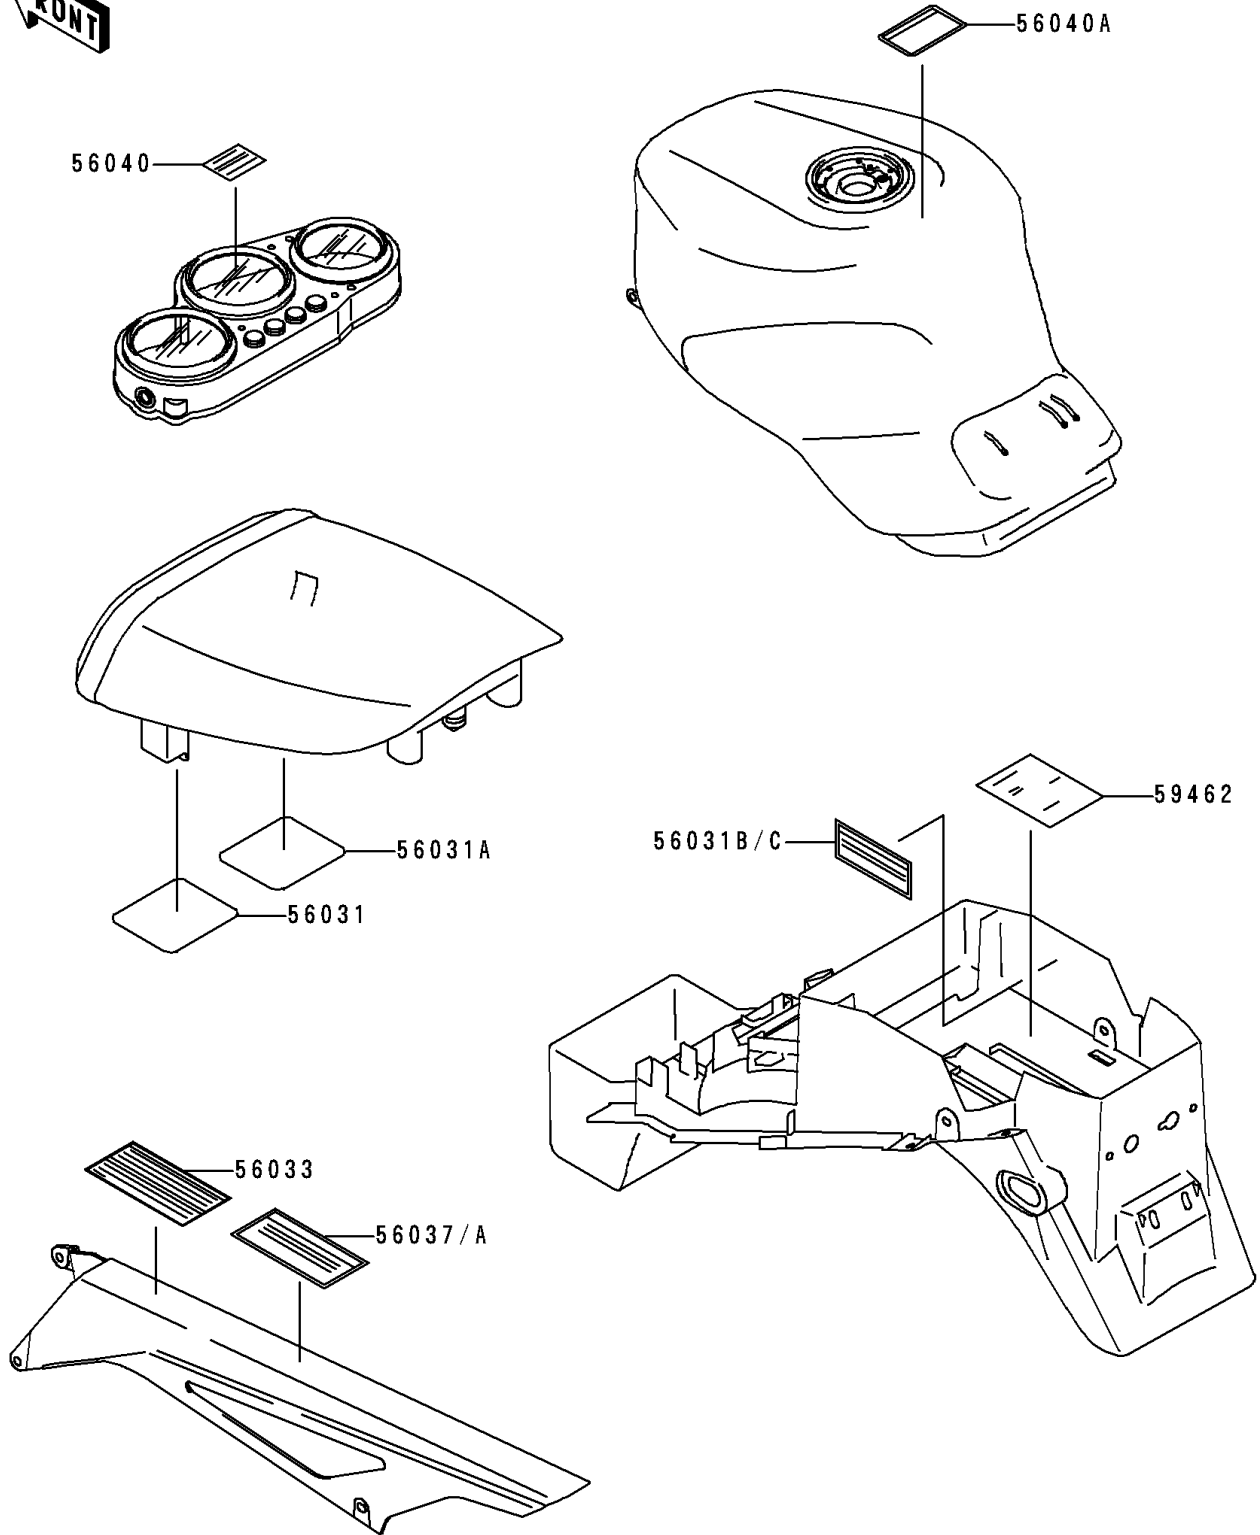

# 1997 Ninja® ZX™-9R PARTS DIAGRAM

Labels

F2860

# 1997 Ninja® ZX™ -9R PARTS LIST

## Labels

ITEM NAME	PART NUMBER	QUANTITY
LABEL-MANUAL,DAILY SAFETY (Ref # 56031)	56031-1856	1
LABEL-MANUAL,DAILY SAFETY (Ref # 56031A)	56031-1868	1
LABEL-MANUAL,OIL&OIL FILTER (Ref # 56031B)	56031-1883	1
LABEL-MANUAL,OIL&OIL FILTER (Ref # 56031C)	56031-1884	1
LABEL-MANUAL,CHAIN (Ref # 56033)	56033-1055	1
LABEL-SPECIFICATION,TIRE&LOAD (Ref # 56037)	56037-1745	1
LABEL-SPECIFICATION,TIRE&LOAD (Ref # 56037A)	56037-1746	1
LABEL-WARNING,BREAK IN CAUTION (Ref # 56040)	56040-1007	1
LABEL-WARNING,EVAPO (Ref # 56040A)	56040-1121	1
LABEL-CERTIFICATION,EVAPO ROUT (Ref # 59462)	59462-1491	1