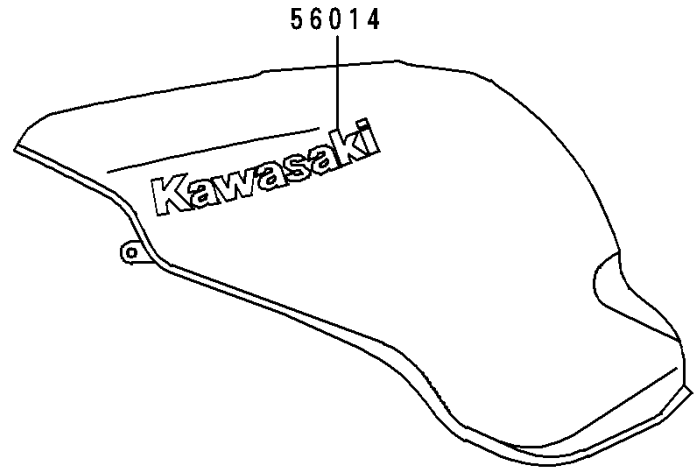

# 1997 Ninja<sup>®</sup> ZX<sup>™</sup>-9R PARTS DIAGRAM

Decals(Red)

F2861

# 1997 Ninja® ZX™ -9R PARTS LIST

Decals(Red)

ITEM NAME	PART NUMBER	QUANTITY
EMBLEM,FUEL TANK,KAWASAKI (Ref # 56014)	56014-1346	2
MARK,SIDE COVER,LH,NINJA (Ref # 56051)	56051-1524	1
MARK,SIDE COVER,RH,NINJA (Ref # 56051A)	56051-1525	1
MARK,UPP COWLING,ZX-9R (Ref # 56051B)	56051-1526	2