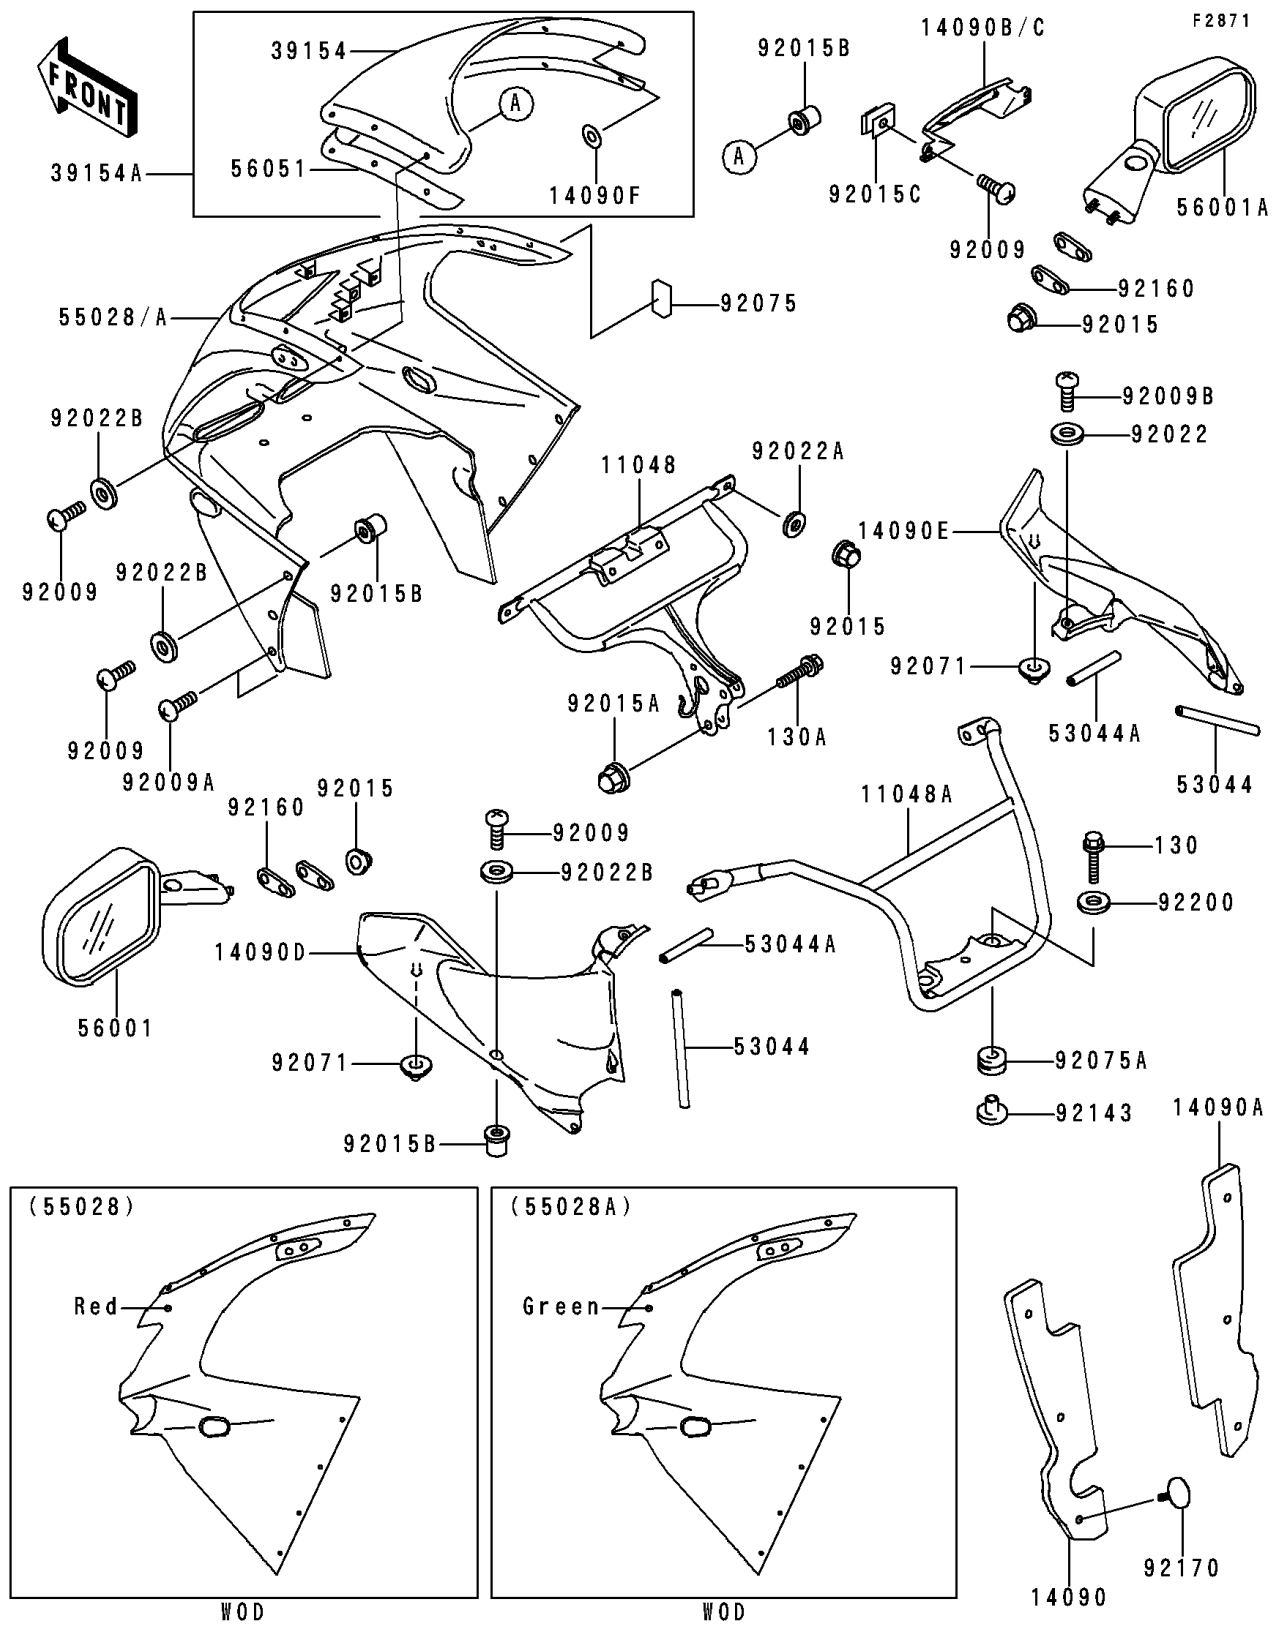

1997 Ninja® ZX™-9R PARTS DIAGRAM

Cowling

1997 Ninja® ZX™-9R PARTS LIST

Cowling

ITEM NAME	PART NUMBER	QUANTITY
BRACKET,UPP COWLING (Ref # 11048)	11048-1847	1
BRACKET,MIRROR (Ref # 11048A)	11048-1961	1
COVER,HEAT GUARD,LH (Ref # 14090)	14090-1385	1
COVER,HEAT GUARD,RH (Ref # 14090A)	14090-1386	1
COVER,POSITION LAMP,F.RED (Ref # 14090B)	14090-1404-B1	1
COVER,POSITION LAMP,L.GREEN (Ref # 14090C)	14090-1404-7F	1
COVER,INNER COWLING,LH,GRAY (Ref # 14090D)	14090-1499-11	1
COVER,INNER COWLING,RH,GRAY (Ref # 14090E)	14090-1500-11	1
COVER (Ref # 14090F)	14090-1505	8
WINDSHIELD (Ref # 39154)	39154-1124	1
WINDSHIELD (Ref # 39154A)	39154-5005	1
TRIM (Ref # 53044)	53044-1137	2
TRIM,L=75 (Ref # 53044A)	53044-1279	2
COWLING,UPP,F.RED (Ref # 55028)	55028-1314-B1	1
COWLING,UPP,L.GREEN (Ref # 55028A)	55028-1314-7F	1
MIRROR-ASSY,LH,BLACK (Ref # 56001)	56001-1441-10	1
MIRROR-ASSY,RH,BLACK (Ref # 56001A)	56001-1442-10	1
MARK,WINDSHIELD (Ref # 56051)	56051-1115	1
SCREW,5X16 (Ref # 92009)	92009-1654	20
SCREW,5X20 (Ref # 92009A)	92009-1656	4
SCREW,6X14 (Ref # 92009B)	92009-1662	2
NUT,CAP,6MM,BLACK (Ref # 92015)	92015-1170	6
NUT,CAP,8MM,BLACK (Ref # 92015A)	92015-1174	2
NUT,WELL,5MM (Ref # 92015B)	92015-1757	22
NUT,5MM (Ref # 92015C)	92015-1798	2
WASHER,6.5X16X1 (Ref # 92022)	92022-1143	2
WASHER,7X16X1.2 (Ref # 92022A)	92022-1344	2
WASHER,NYLON,5.3X11.5X1.5 (Ref # 92022B)	92022-1521	18
GROMMET (Ref # 92071)	92071-1222	2

1997 Ninja® ZX™-9R PARTS LIST

Cowling

ITEM NAME	PART NUMBER	QUANTITY
DAMPER (Ref # 92075)	92075-1902	2
DAMPER (Ref # 92075A)	92075-209	2
COLLAR (Ref # 92143)	92143-1515	2
DAMPER,MIRROR (Ref # 92160)	92160-1089	4
BOLT-FLANGED,6X30,BLACK (Ref # 130)	130J0630	2
BOLT-FLANGED,8X30 (Ref # 130A)	130J0830	2
CLAMP (Ref # 92170)	92170-1442	6
WASHER,6.5X22X1.6 (Ref # 92200)	92200-1087	2