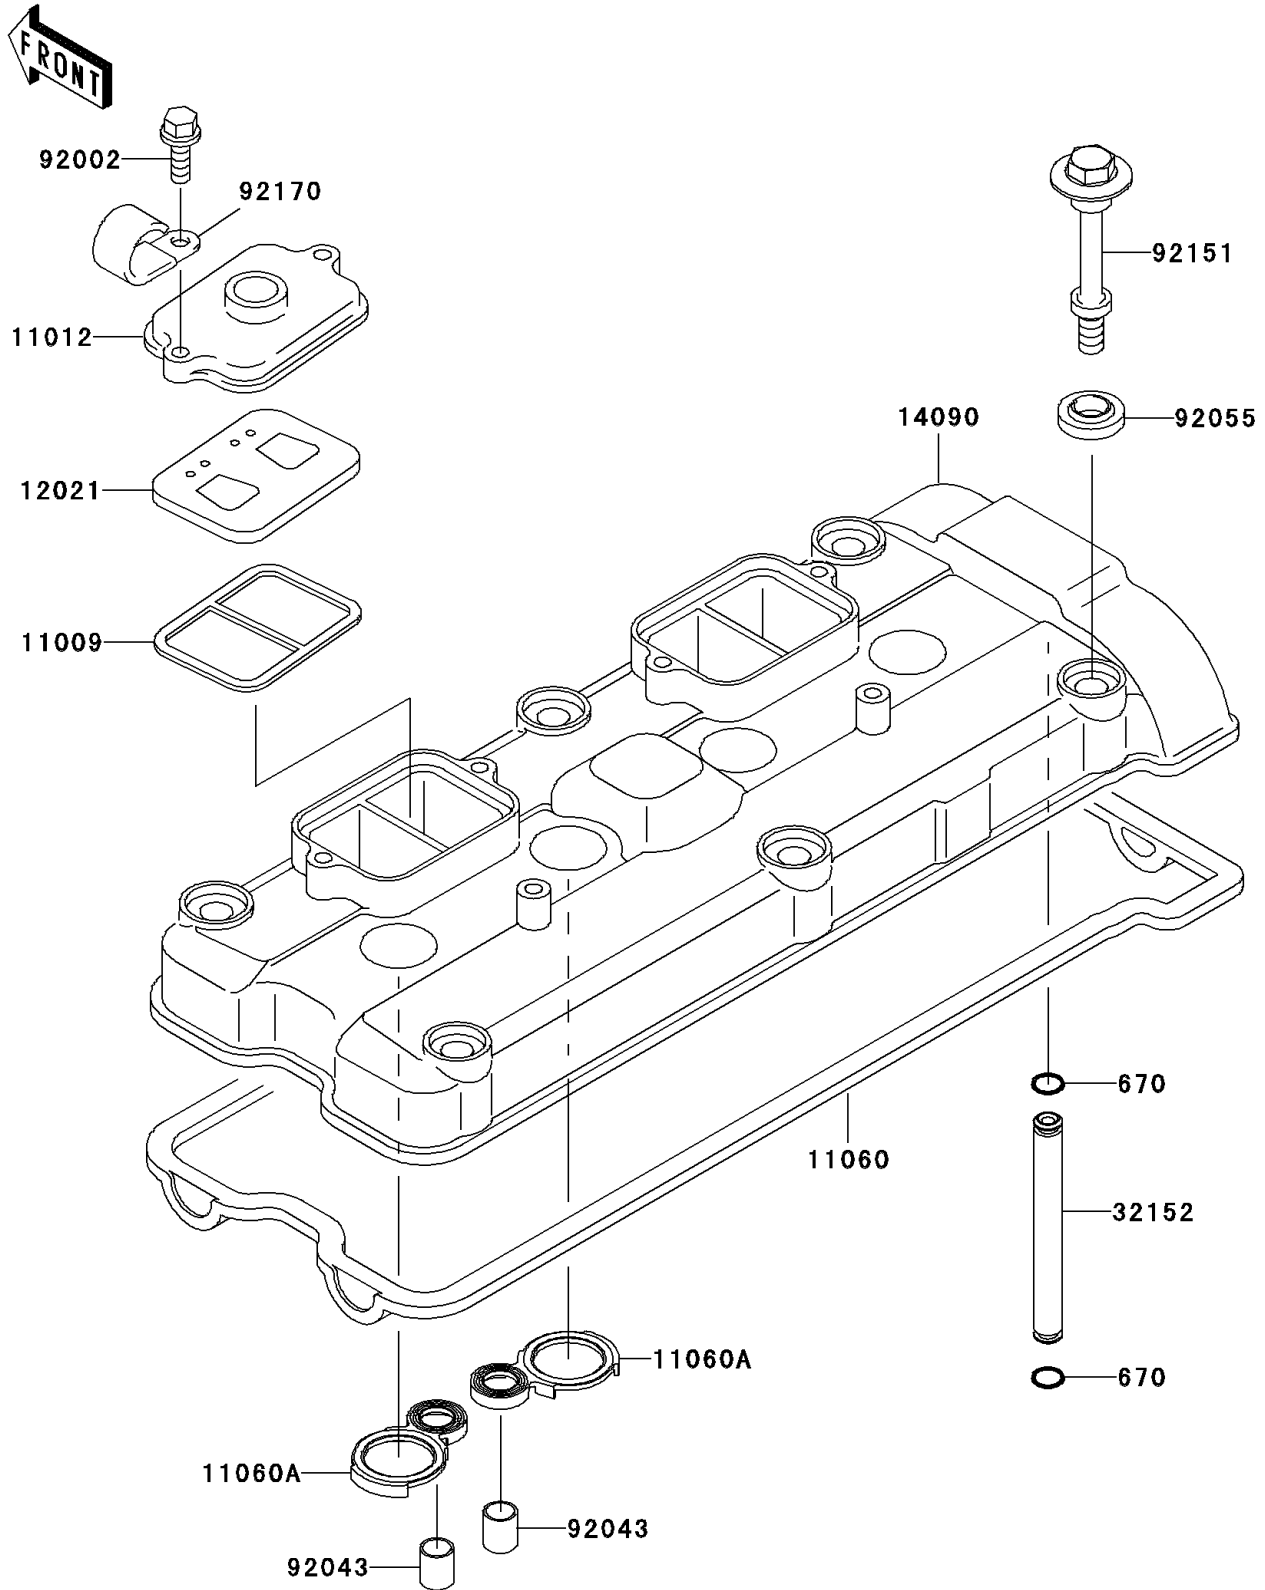

1998 Ninja[®] ZX[™]-9R PARTS DIAGRAM

Cylinder Head Cover

E1112

1998 Ninja® ZX™-9R PARTS LIST

Cylinder Head Cover

ITEM NAME	PART NUMBER	QUANTITY
O RING,7MM (Ref # 670)	670D1507	2
GASKET,REED VALVE (Ref # 11009)	11009-1857	2
CAP,REED VALVE (Ref # 11012)	11012-1758	2
GASKET,HEAD COVER (Ref # 11060)	11060-1816	1
GASKET,SPARK PLUG (Ref # 11060A)	11060-1817	4
VALVE-ASSY-REED (Ref # 12021)	12021-1053	2
COVER,HEAD (Ref # 14090)	14090-1854	1
PIPE,OIL (Ref # 32152)	32152-1544	1
BOLT,6X20 (Ref # 92002)	92002-1237	4
PIN,10.1X12X14 (Ref # 92043)	92043-4009	4
RING-O,HEAD COVER BOLT (Ref # 92055)	92055-1352	6
BOLT,HEAD COVER (Ref # 92151)	92151-1221	6
CLAMP (Ref # 92170)	92170-1577	1