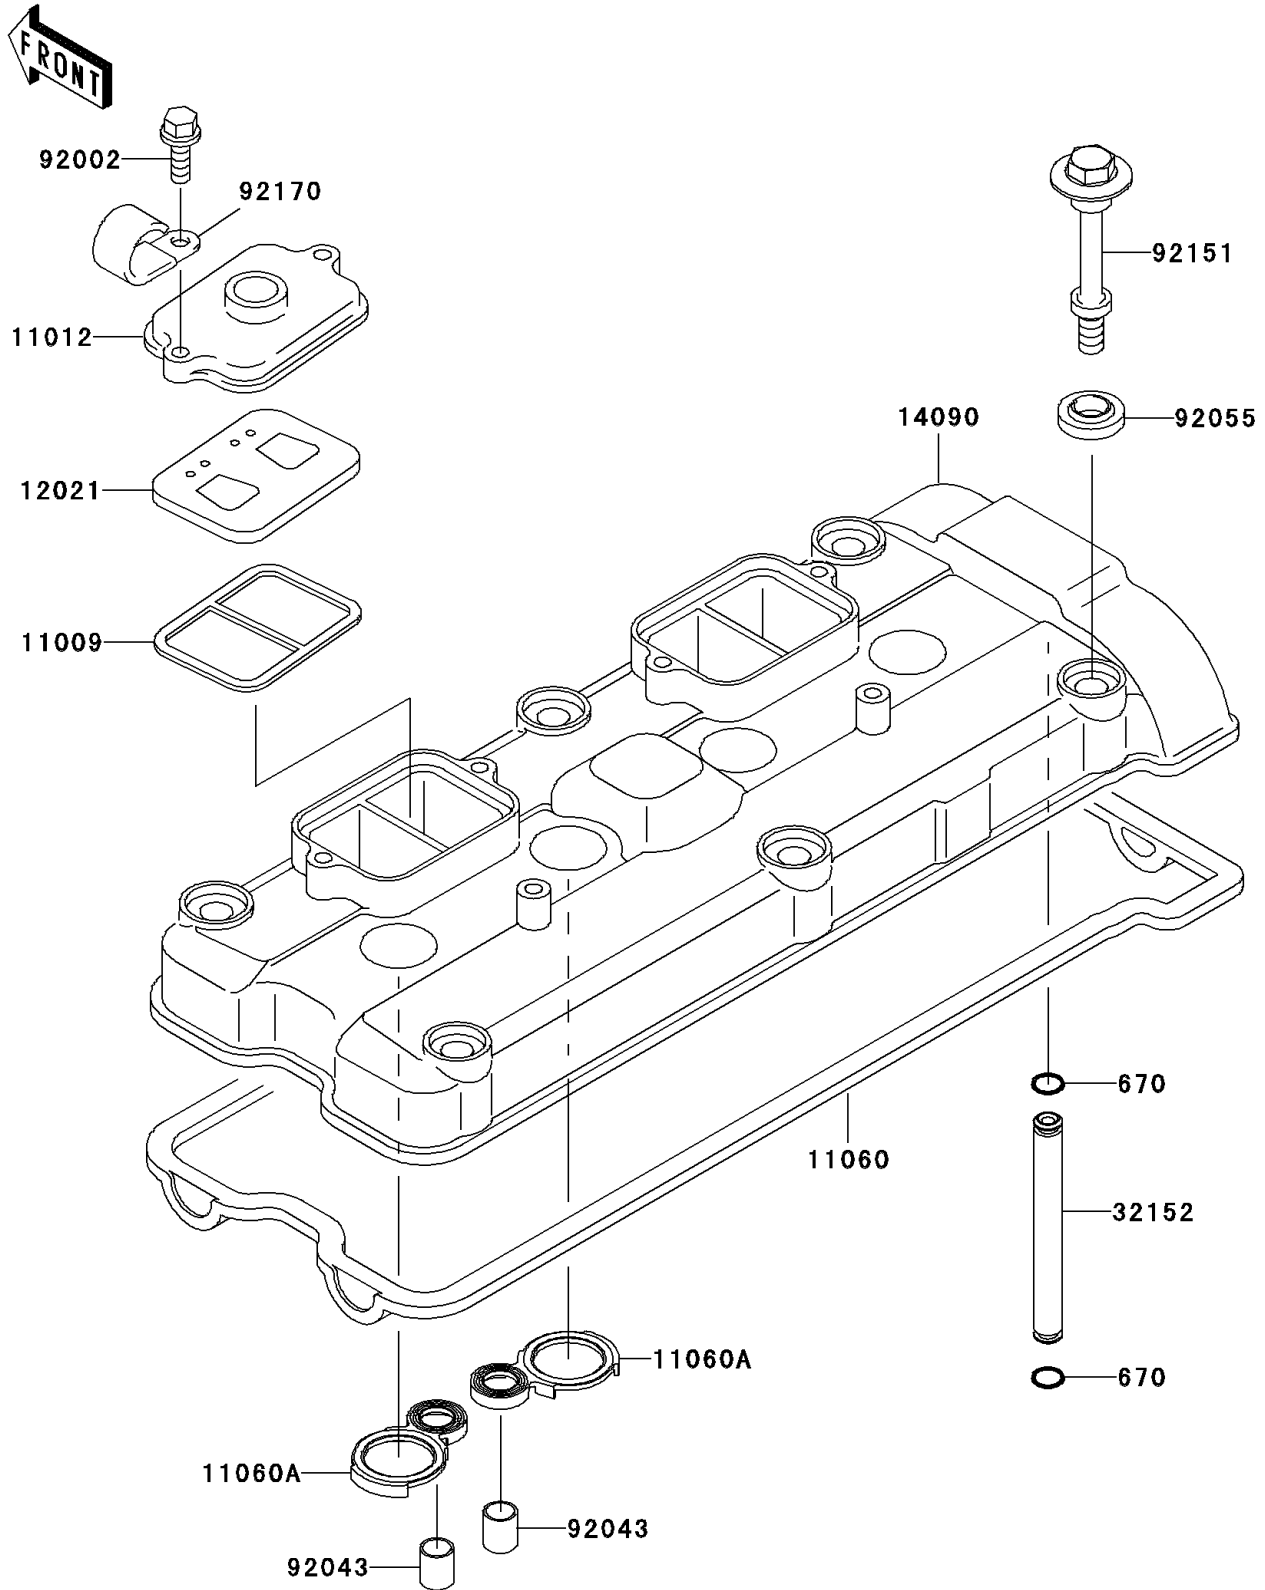

# 1999 Ninja<sup>®</sup> ZX<sup>™</sup>-9R PARTS DIAGRAM

Cylinder Head Cover

E1112

## 1999 Ninja® ZX™-9R PARTS LIST

### Cylinder Head Cover

ITEM NAME	PART NUMBER	QUANTITY
O RING,7MM (Ref # 670)	670D1507	2
GASKET,REED VALVE (Ref # 11009)	11009-1857	2
CAP,REED VALVE (Ref # 11012)	11012-1758	2
GASKET,HEAD COVER (Ref # 11060)	11060-1816	1
GASKET,SPARK PLUG (Ref # 11060A)	11060-1817	4
VALVE-ASSY-REED (Ref # 12021)	12021-1053	2
COVER,HEAD (Ref # 14090)	14090-1854	1
PIPE,OIL (Ref # 32152)	32152-1544	1
BOLT,6X20 (Ref # 92002)	92002-1237	4
PIN,10.1X12X14 (Ref # 92043)	92043-4009	4
RING-O,HEAD COVER BOLT (Ref # 92055)	92055-1352	6
BOLT,HEAD COVER (Ref # 92151)	92151-1221	6
CLAMP (Ref # 92170)	92170-1577	1