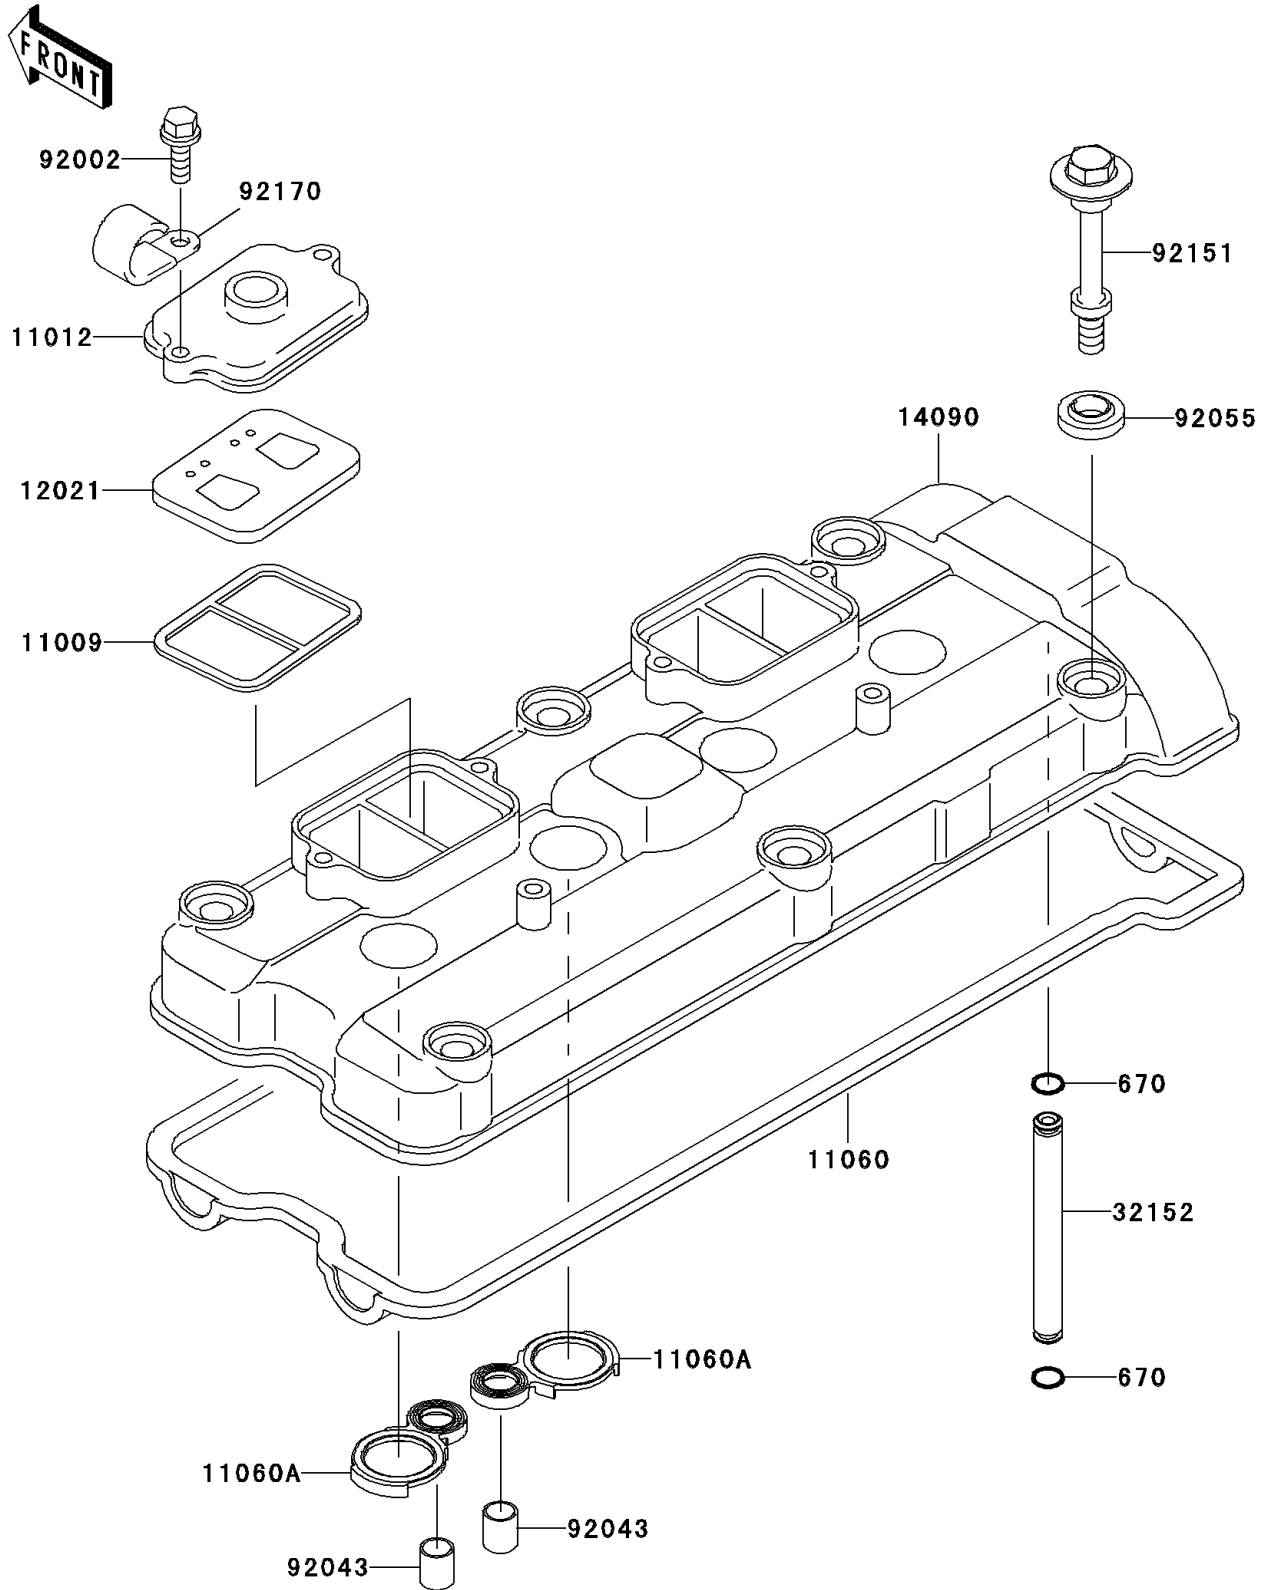

1999 Ninja[®] ZX[™]-9R PARTS DIAGRAM

Cylinder Head Cover

E1112

1999 Ninja® ZX™-9R PARTS LIST

Cylinder Head Cover

ITEM NAME	PART NUMBER	QUANTITY
O RING,7MM (Ref # 670)	670D1507	2
GASKET,REED VALVE (Ref # 11009)	11009-1857	2
CAP,REED VALVE (Ref # 11012)	11012-1758	2
GASKET,HEAD COVER (Ref # 11060)	11060-1816	1
GASKET,SPARK PLUG (Ref # 11060A)	11060-1817	4
VALVE-ASSY-REED (Ref # 12021)	12021-1053	2
COVER,HEAD (Ref # 14090)	14090-1854	1
PIPE,OIL (Ref # 32152)	32152-1544	1
BOLT,6X20 (Ref # 92002)	92002-1237	4
PIN,10.1X12X14 (Ref # 92043)	92043-4009	4
RING-O,HEAD COVER BOLT (Ref # 92055)	92055-1352	6
BOLT,HEAD COVER (Ref # 92151)	92151-1221	6
CLAMP (Ref # 92170)	92170-1577	1