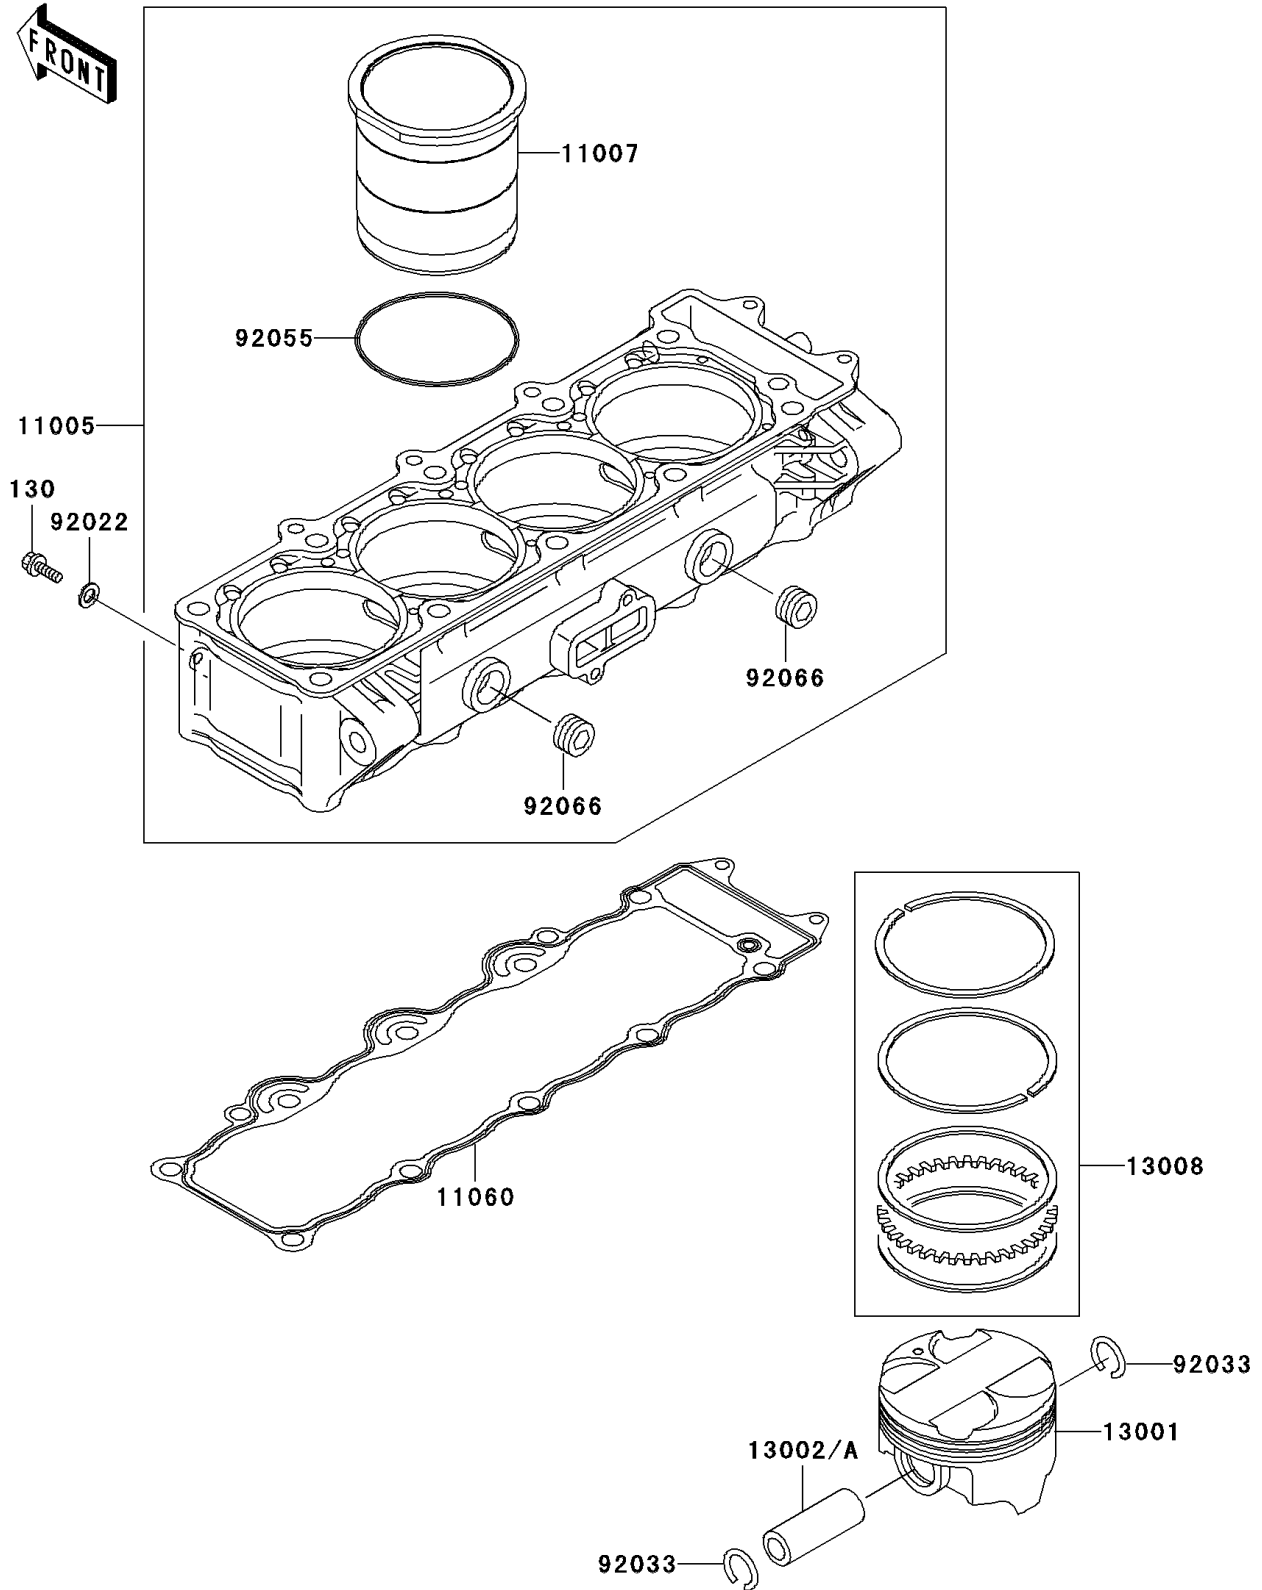

# 1998 Ninja® ZX™-9R PARTS DIAGRAM

Cylinder/Piston(s)

E1120

## 1998 Ninja® ZX™-9R PARTS LIST

Cylinder/Piston(s)

ITEM NAME	PART NUMBER	QUANTITY
BOLT-FLANGED (Ref # 130)	130Y0610	1
CYLINDER-ENGINE (Ref # 11005)	11005-1879	1
LINER-CYLINDER (Ref # 11007)	11007-1159	4
GASKET,CYLINDER BASE (Ref # 11060)	11060-1818	1
PISTON-ENGINE (Ref # 13001)	13001-1520	4
PIN-PISTON (Ref # 13002)	13002-1086	4
RING-SET-PISTON (Ref # 13008)	13008-1181	4
WASHER,6.2X11X1 (Ref # 92022)	92022-304	1
RING-SNAP,20.5X1.2 (Ref # 92033)	92033-1099	8
RING-O,80.9X2.0 (Ref # 92055)	92055-1569	4
PLUG (Ref # 92066)	92066-1253	2