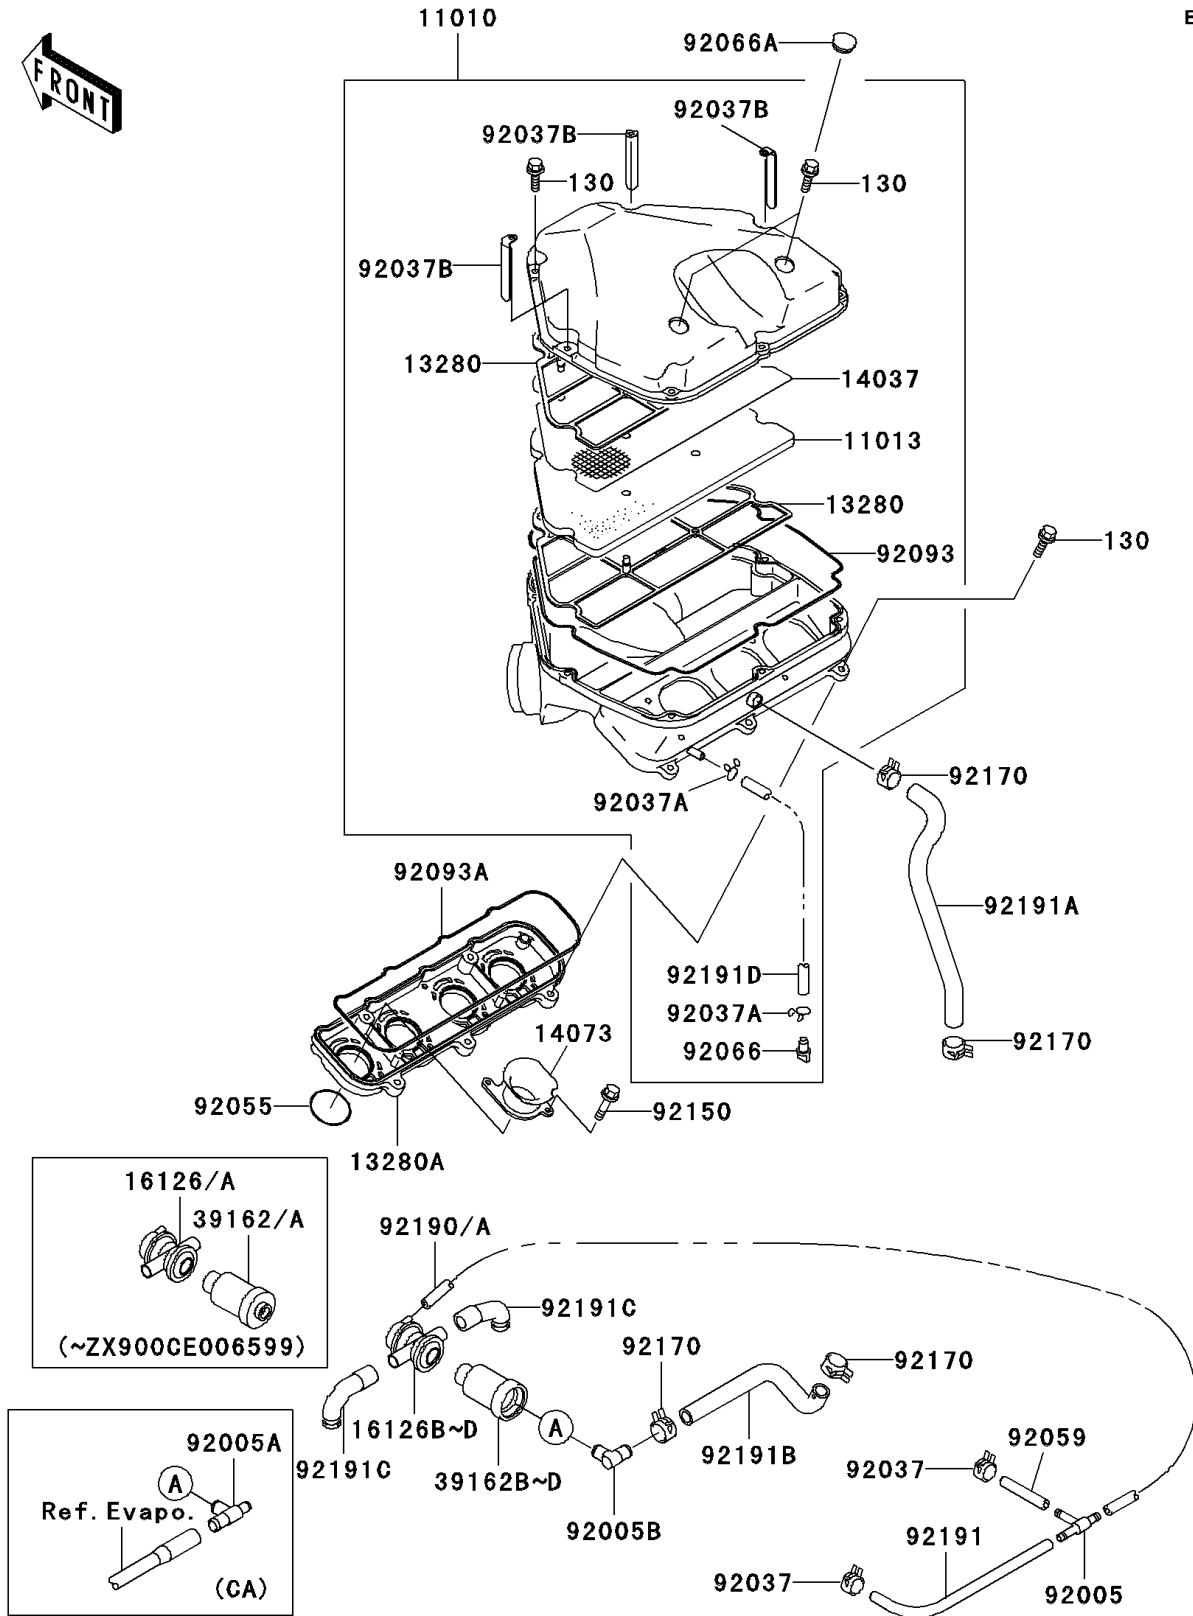

1998 Ninja® ZX™-9R PARTS DIAGRAM

Air Cleaner

E1130

1998 Ninja® ZX™-9R PARTS LIST

Air Cleaner

ITEM NAME	PART NUMBER	QUANTITY
FILTER-ASSY-AIR (Ref # 11010)	11010-1624	1
ELEMENT-AIR FILTER (Ref # 11013)	11013-1270	1
HOLDER,ELEMENT (Ref # 13280)	13280-1059	2
HOLDER (Ref # 13280A)	13280-1060	1
SCREEN,ELEMENT (Ref # 14037)	14037-1244	1
DUCT (Ref # 14073)	14073-1704	4
VALVE,AIR SWITCH (Ref # 16126A)	16126-1277	1
VALVE,AIR SWITCH (Ref # 16126C)	16126-1361	1
VALVE,AIR SWITCH (Ref # 16126D)	16126-1361	1
SILENCER-INTAKE (Ref # 39162A)	39162-1084	1
SILENCER-INTAKE (Ref # 39162C)	39162-1091	1
SILENCER-INTAKE (Ref # 39162D)	39162-1091	1
FITTING,TUBE,T-TYPE (Ref # 92005)	92005-1017	1
CLAMP,TUBE (Ref # 92037)	92037-1461	2
CLAMP,TUBE (Ref # 92037A)	92037-147	2
CLAMP (Ref # 92037B)	92037-1679	3
RING-O,67.7X3.1 (Ref # 92055)	92055-1434	4
TUBE,4X9X50 (Ref # 92059)	92059-1193	1
PLUG,DRAIN (Ref # 92066)	92066-1211	1
BOLT-FLANGED,6X25 (Ref # 130)	130H0625	12
PLUG (Ref # 92066A)	92066-1389	2
SEAL,AIR FILTER (Ref # 92093)	92093-1452	1
SEAL (Ref # 92093A)	92093-1453	1
BOLT,5X16 (Ref # 92150)	92150-1160	8
CLAMP (Ref # 92170)	92170-1060	4
TUBE,4X10X266 (Ref # 92191)	92191-1077	1
TUBE,BREATHER (Ref # 92191A)	92191-1177	1
TUBE,FITTING-AIR FILTER (Ref # 92191B)	92191-1178	1
TUBE,AIR SWITCH-VALVE (Ref # 92191C)	92191-1179	2

1998 Ninja® ZX™-9R PARTS LIST

Air Cleaner

ITEM NAME	PART NUMBER	QUANTITY
TUBE,7X10X600 (Ref # 92191D)	92191-1207	1
VALVE,AIR SWITCH (Ref # 16126)	16126-1277	1
SILENCER-INTAKE (Ref # 39162)	39162-1084	1
FITTING,T-TYPE (Ref # 92005A)	92005-1252	1
FITTING (Ref # 92005B)	92005-1309	1
TUBE,4X9X450 (Ref # 92190)	92190-1062	1
TUBE,3WAY-AVT (Ref # 92190A)	92190-1558	1