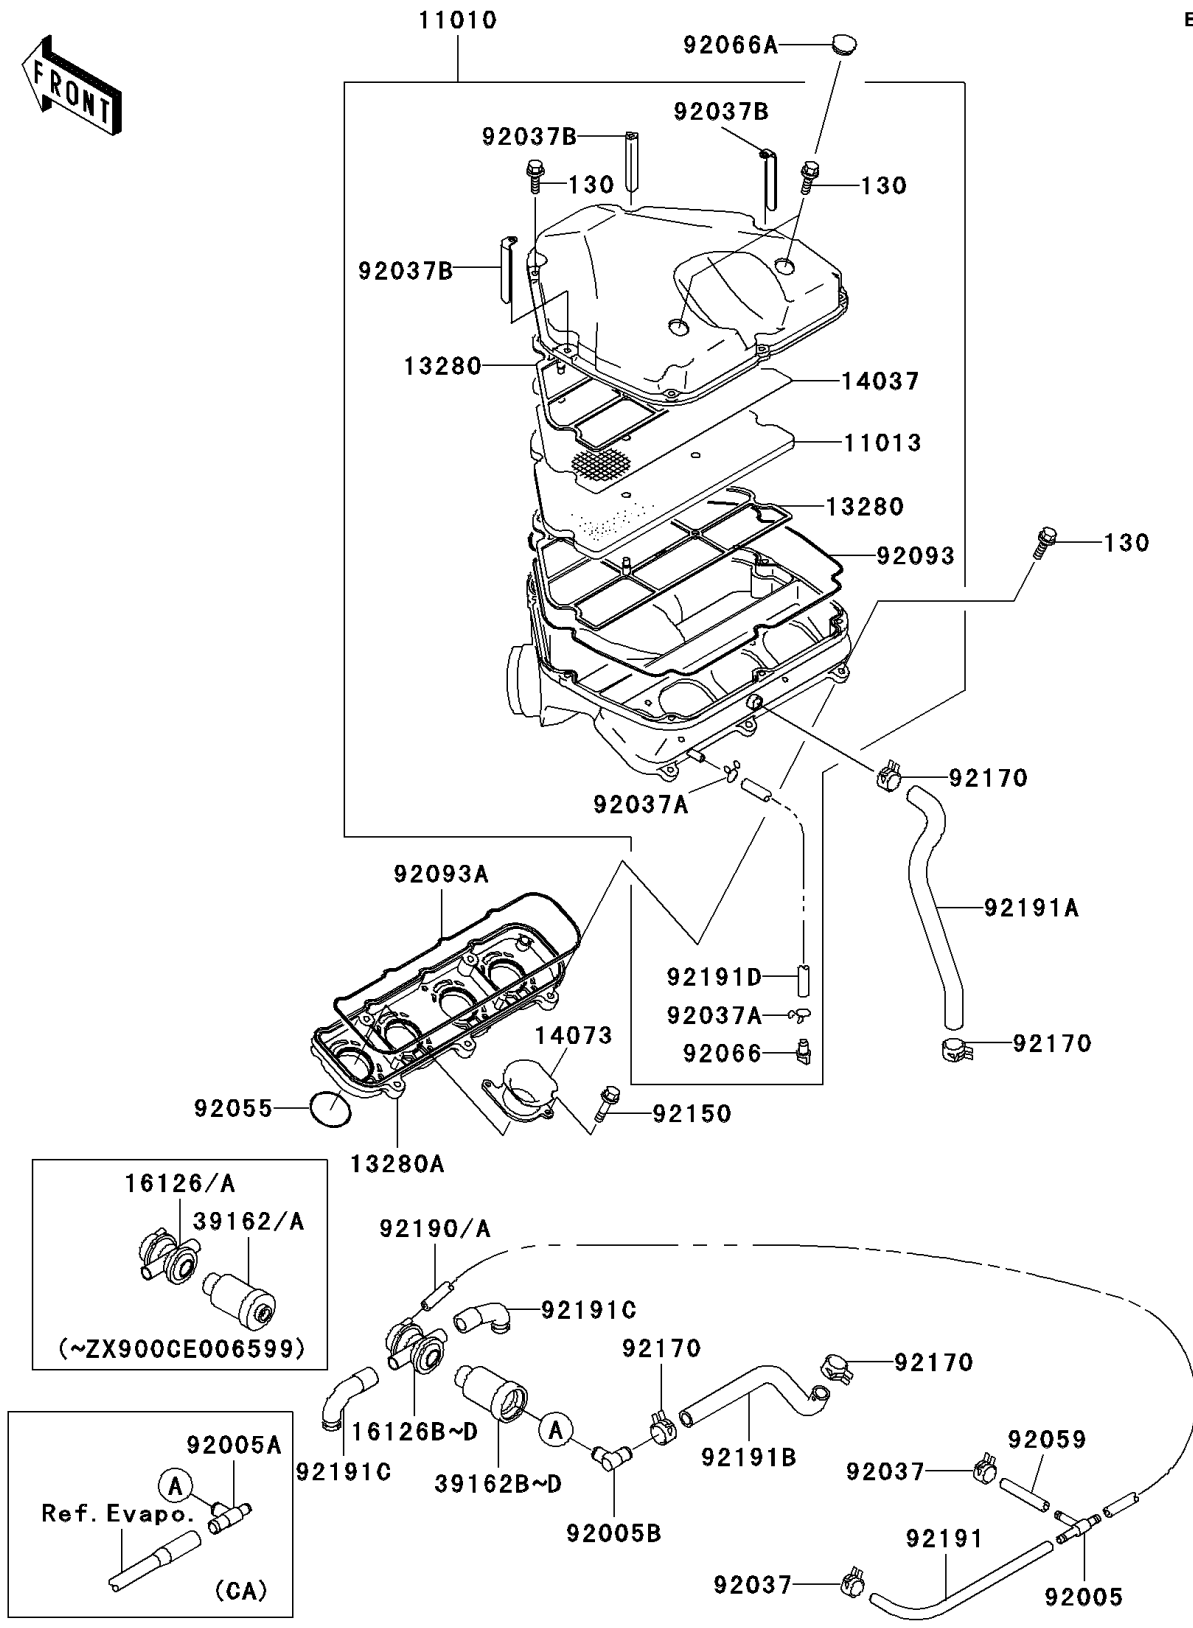

# 1999 Ninja® ZX™-9R PARTS DIAGRAM

Air Cleaner

E1130

# 1999 Ninja® ZX™-9R PARTS LIST

## Air Cleaner

ITEM NAME	PART NUMBER	QUANTITY
FILTER-ASSY-AIR (Ref # 11010)	11010-1624	1
ELEMENT-AIR FILTER (Ref # 11013)	11013-1270	1
HOLDER,ELEMENT (Ref # 13280)	13280-1059	2
HOLDER (Ref # 13280A)	13280-1060	1
SCREEN,ELEMENT (Ref # 14037)	14037-1244	1
DUCT (Ref # 14073)	14073-1704	4
VALVE,AIR SWITCH (Ref # 16126B)	16126-1361	1
SILENCER-INTAKE (Ref # 39162B)	39162-1091	1
FITTING,TUBE,T-TYPE (Ref # 92005)	92005-1017	1
CLAMP,TUBE (Ref # 92037)	92037-1461	2
CLAMP,TUBE (Ref # 92037A)	92037-147	2
CLAMP (Ref # 92037B)	92037-1679	3
RING-O,67.7X3.1 (Ref # 92055)	92055-1434	4
TUBE,4X9X50 (Ref # 92059)	92059-1193	1
PLUG,DRAIN (Ref # 92066)	92066-1211	1
BOLT-FLANGED,6X25 (Ref # 130)	130H0625	12
PLUG (Ref # 92066A)	92066-1389	2
SEAL,AIR FILTER (Ref # 92093)	92093-1452	1
SEAL (Ref # 92093A)	92093-1453	1
BOLT,5X16 (Ref # 92150)	92150-1160	8
CLAMP (Ref # 92170)	92170-1060	4
TUBE,4X10X266 (Ref # 92191)	92191-1077	1
TUBE,BREATHER (Ref # 92191A)	92191-1177	1
TUBE,FITTING-AIR FILTER (Ref # 92191B)	92191-1178	1
TUBE,AIR SWITCH-VALVE (Ref # 92191C)	92191-1179	2
TUBE,7X10X600 (Ref # 92191D)	92191-1207	1
FITTING,T-TYPE (Ref # 92005A)	92005-1252	1
FITTING (Ref # 92005B)	92005-1309	1
TUBE,4X9X450 (Ref # 92190)	92190-1062	1

## Air Cleaner

ITEM NAME	PART NUMBER	QUANTITY
TUBE,3WAY-AVT (Ref # 92190A)	92190-1558	1