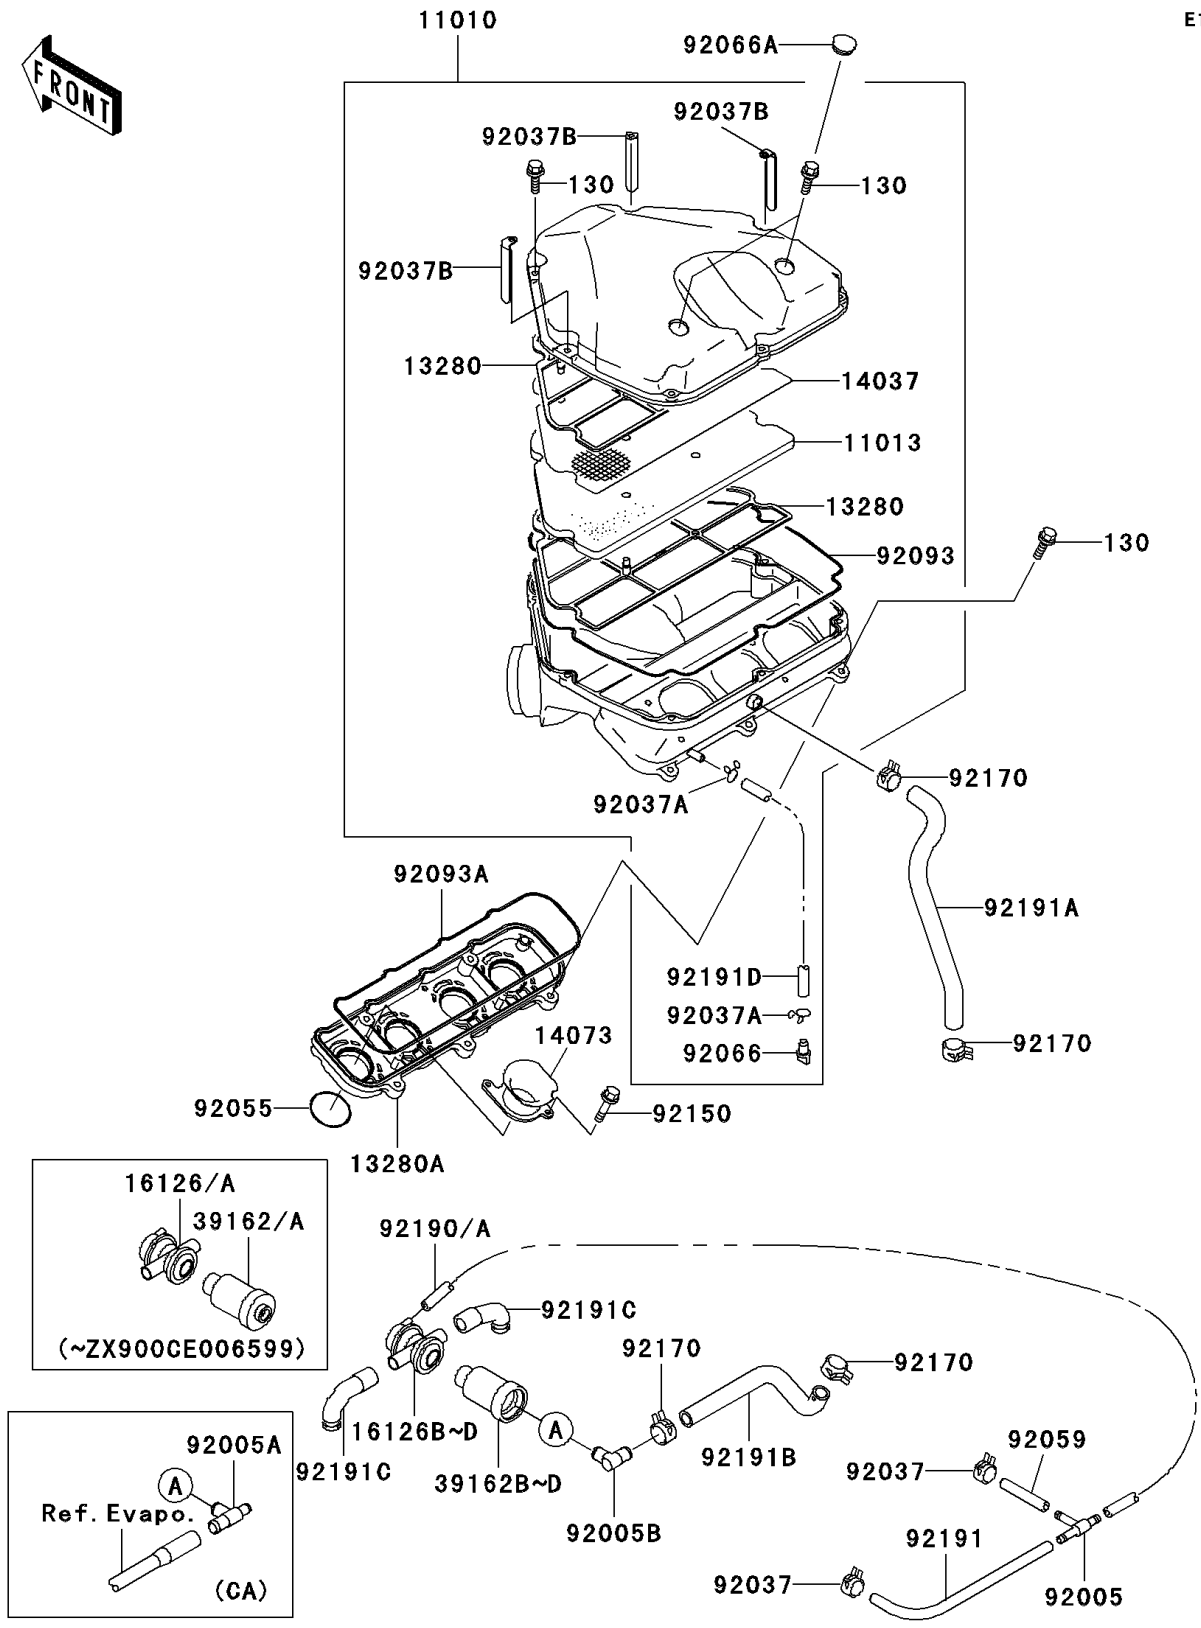

1999 Ninja® ZX™-9R PARTS DIAGRAM

Air Cleaner

E1130

1999 Ninja® ZX™-9R PARTS LIST

Air Cleaner

ITEM NAME	PART NUMBER	QUANTITY
FILTER-ASSY-AIR (Ref # 11010)	11010-1624	1
ELEMENT-AIR FILTER (Ref # 11013)	11013-1270	1
HOLDER,ELEMENT (Ref # 13280)	13280-1059	2
HOLDER (Ref # 13280A)	13280-1060	1
SCREEN,ELEMENT (Ref # 14037)	14037-1244	1
DUCT (Ref # 14073)	14073-1704	4
VALVE,AIR SWITCH (Ref # 16126B)	16126-1361	1
SILENCER-INTAKE (Ref # 39162B)	39162-1091	1
FITTING,TUBE,T-TYPE (Ref # 92005)	92005-1017	1
CLAMP,TUBE (Ref # 92037)	92037-1461	2
CLAMP,TUBE (Ref # 92037A)	92037-147	2
CLAMP (Ref # 92037B)	92037-1679	3
RING-O,67.7X3.1 (Ref # 92055)	92055-1434	4
TUBE,4X9X50 (Ref # 92059)	92059-1193	1
PLUG,DRAIN (Ref # 92066)	92066-1211	1
BOLT-FLANGED,6X25 (Ref # 130)	130H0625	12
PLUG (Ref # 92066A)	92066-1389	2
SEAL,AIR FILTER (Ref # 92093)	92093-1452	1
SEAL (Ref # 92093A)	92093-1453	1
BOLT,5X16 (Ref # 92150)	92150-1160	8
CLAMP (Ref # 92170)	92170-1060	4
TUBE,4X10X266 (Ref # 92191)	92191-1077	1
TUBE,BREATHER (Ref # 92191A)	92191-1177	1
TUBE,FITTING-AIR FILTER (Ref # 92191B)	92191-1178	1
TUBE,AIR SWITCH-VALVE (Ref # 92191C)	92191-1179	2
TUBE,7X10X600 (Ref # 92191D)	92191-1207	1
FITTING,T-TYPE (Ref # 92005A)	92005-1252	1
FITTING (Ref # 92005B)	92005-1309	1
TUBE,4X9X450 (Ref # 92190)	92190-1062	1

1999 Ninja® ZX™-9R PARTS LIST

Air Cleaner

ITEM NAME	PART NUMBER	QUANTITY
TUBE,3WAY-AVT (Ref # 92190A)	92190-1558	1