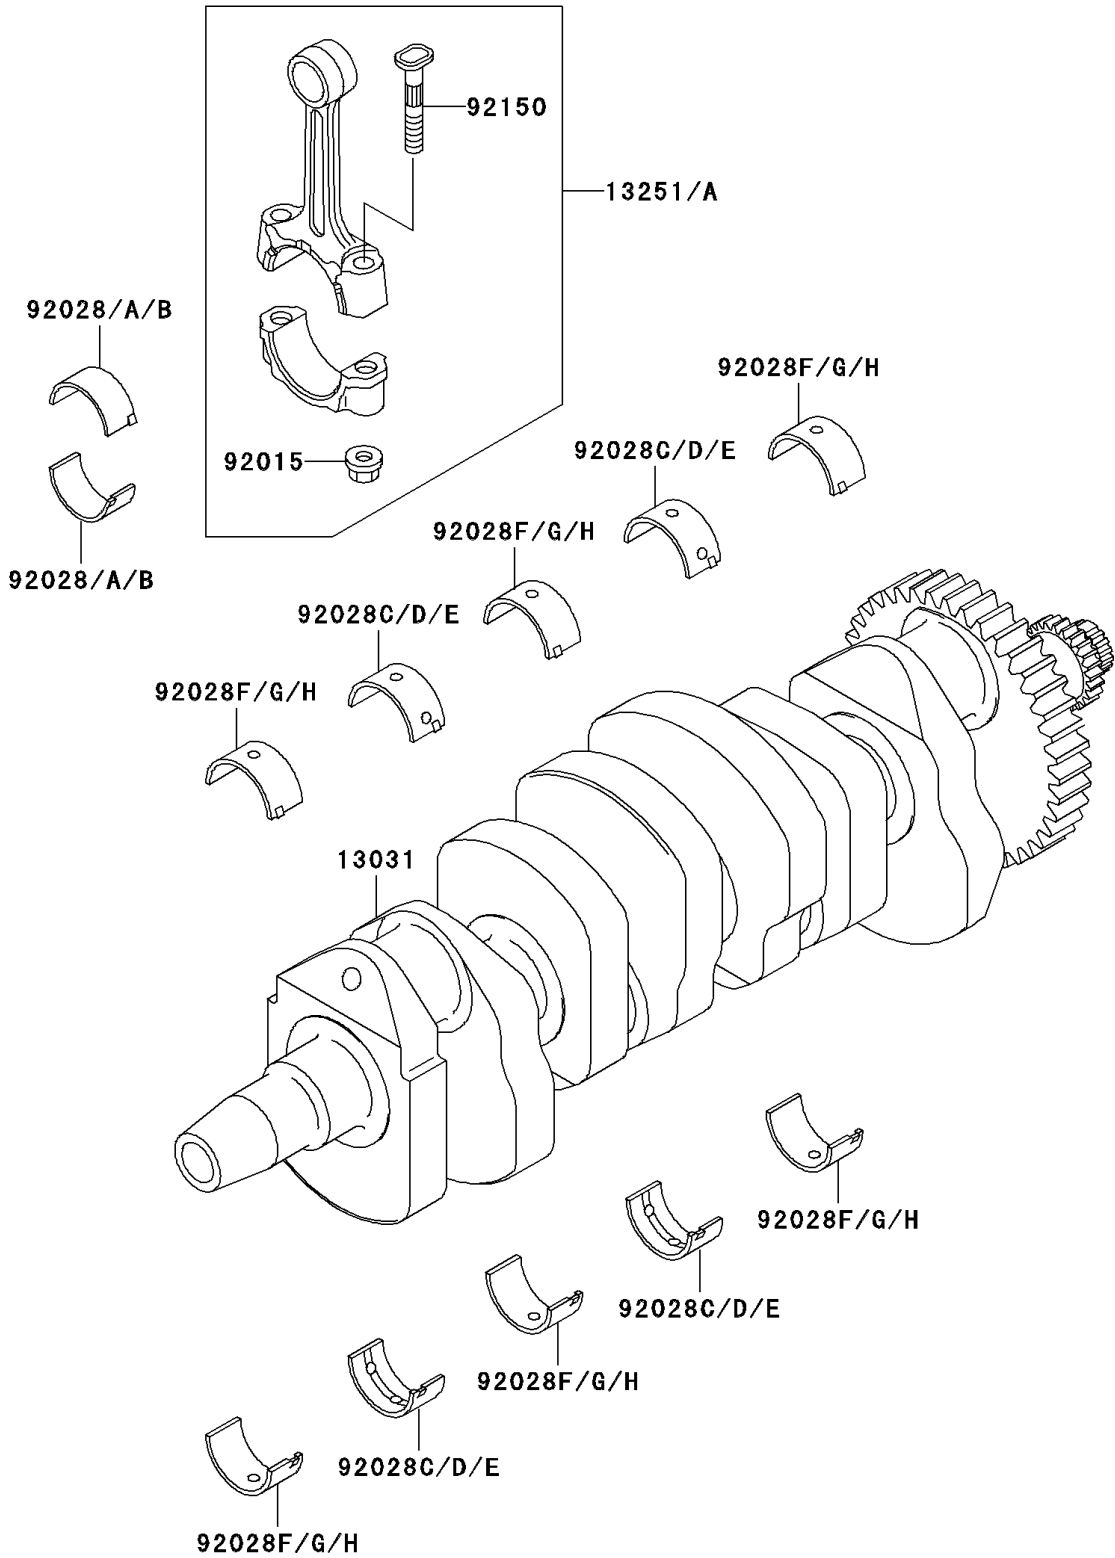

1998 Ninja® ZX™-9R PARTS DIAGRAM

Crankshaft

E1321

1998 Ninja® ZX™-9R PARTS LIST

Crankshaft

ITEM NAME	PART NUMBER	QUANTITY
CRANKSHAFT-COMP (Ref # 13031)	13031-1431	1
ROD-ASSY-CONNECTING,J (Ref # 13251)	13251-1122-JJ	4
ROD-ASSY-CONNECTING,K (Ref # 13251A)	13251-1122-KK	4
NUT,FLANGED,8MM (Ref # 92015)	92015-1311	8
BUSHING,CONNECTING ROD,BLUE (Ref # 92028)	92028-1712	8
BUSHING,CONNECTING ROD,BLACK (Ref # 92028A)	92028-1713	AR
BUSHING,CONNECTING ROD,BROWN (Ref # 92028B)	92028-1714	AR
BUSHING,CRANK,#2,#4,BLUE (Ref # 92028C)	92028-1827	4
BUSHING,CRANK,#2,#4,BLACK (Ref # 92028D)	92028-1828	AR
BUSHING,CRANK,#2,#4,BROWN (Ref # 92028E)	92028-1829	AR
BUSHING,CRANK,#1,#3,#5,BLUE (Ref # 92028F)	92028-1866	6
BUSHING,CRANK,#1,#3,#5,BLACK (Ref # 92028G)	92028-1867	AR
BUSHING,CRANK,#1,#3,#5,BROWN (Ref # 92028H)	92028-1868	AR
BOLT,CONNECTING ROD,8MM (Ref # 92150)	92150-1216	8