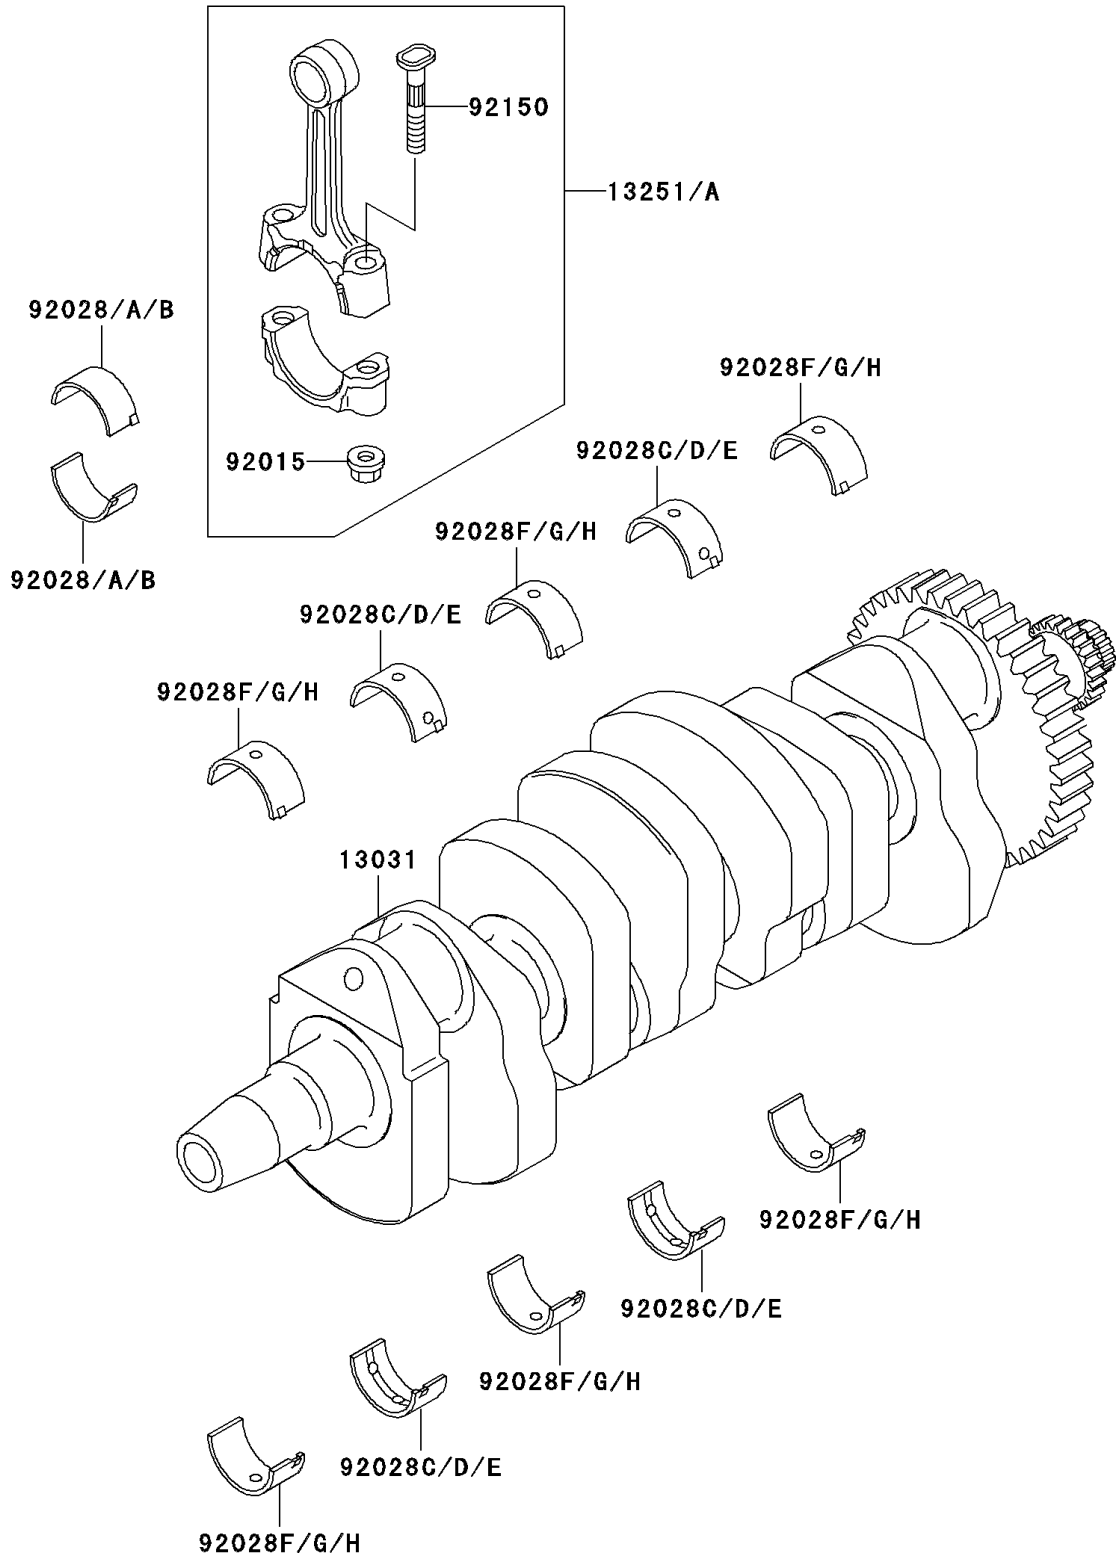

1999 Ninja® ZX™-9R PARTS DIAGRAM

Crankshaft

E1321

1999 Ninja® ZX™-9R PARTS LIST

Crankshaft

ITEM NAME	PART NUMBER	QUANTITY
CRANKSHAFT-COMP (Ref # 13031)	13031-1431	1
ROD-ASSY-CONNECTING,J (Ref # 13251)	13251-1122-JJ	4
ROD-ASSY-CONNECTING,K (Ref # 13251A)	13251-1122-KK	4
NUT,FLANGED,8MM (Ref # 92015)	92015-1311	8
BUSHING,CONNECTING ROD,BLUE (Ref # 92028)	92028-1712	8
BUSHING,CONNECTING ROD,BLACK (Ref # 92028A)	92028-1713	AR
BUSHING,CONNECTING ROD,BROWN (Ref # 92028B)	92028-1714	AR
BUSHING,CRANK,#2,#4,BLUE (Ref # 92028C)	92028-1827	4
BUSHING,CRANK,#2,#4,BLACK (Ref # 92028D)	92028-1828	AR
BUSHING,CRANK,#2,#4,BROWN (Ref # 92028E)	92028-1829	AR
BUSHING,CRANK,#1,#3,#5,BLUE (Ref # 92028F)	92028-1866	6
BUSHING,CRANK,#1,#3,#5,BLACK (Ref # 92028G)	92028-1867	AR
BUSHING,CRANK,#1,#3,#5,BROWN (Ref # 92028H)	92028-1868	AR
BOLT,CONNECTING ROD,8MM (Ref # 92150)	92150-1216	8