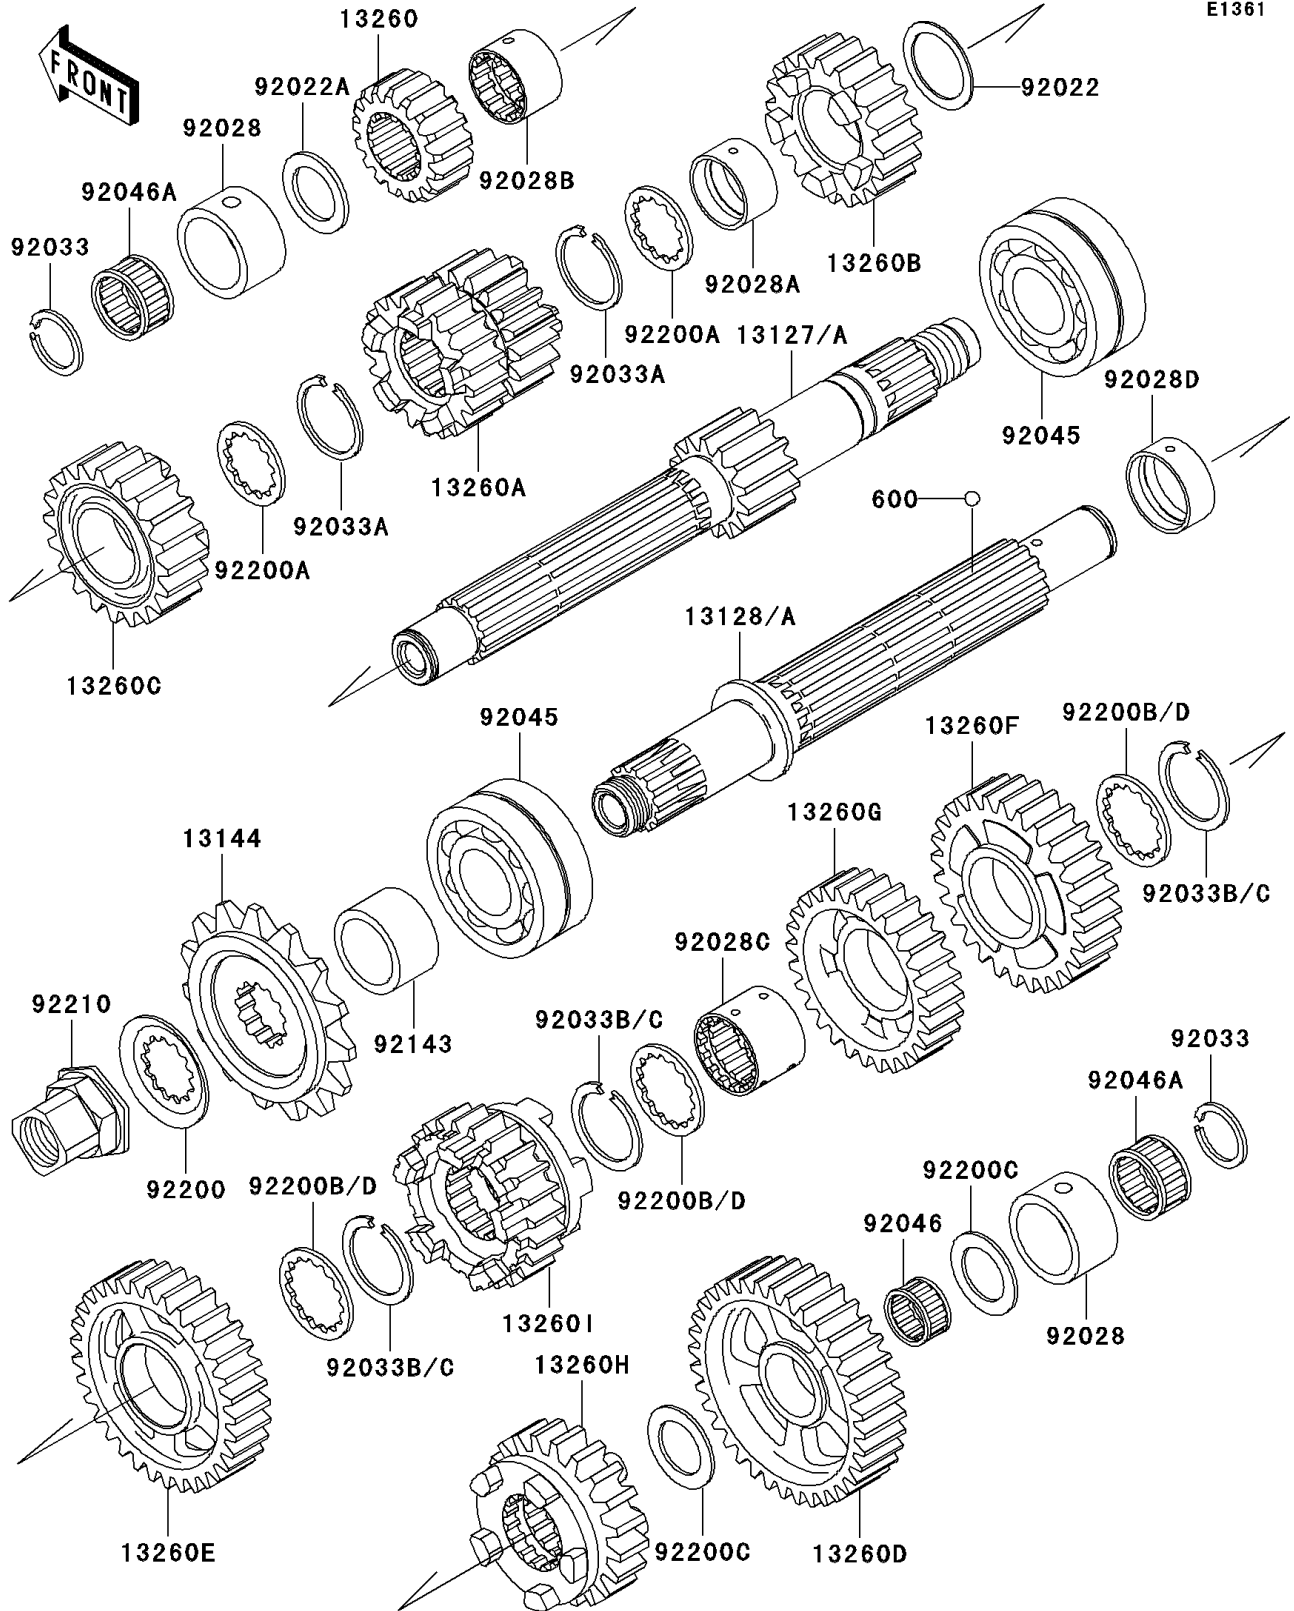

# 1999 Ninja® ZX™-9R PARTS DIAGRAM

Transmission

E1361

# 1999 Ninja® ZX™-9R PARTS LIST

## Transmission

ITEM NAME	PART NUMBER	QUANTITY
BALL-STEEL,5/32" (Ref # 600)	600A0500	3
SHAFT-TRANSMISSION INPUT,14T (Ref # 13127A)	13127-1271	1
SHAFT-TRANSMISSION OUTPUT (Ref # 13128A)	13128-1235	1
SPROCKET-OUTPUT,16T (Ref # 13144)	13144-1275	1
GEAR,INPUT 2ND,17T (Ref # 13260)	13260-1681	1
GEAR,INPUT 3RD&4TH,18T&21T (Ref # 13260A)	13260-1682	1
GEAR,INPUT 5TH,20T (Ref # 13260B)	13260-1683	1
GEAR,INPUT TOP,21T (Ref # 13260C)	13260-1684	1
GEAR,OUTPUT LOW,36T (Ref # 13260D)	13260-1685	1
GEAR,OUTPUT 2ND,33T (Ref # 13260E)	13260-1686	1
GEAR,OUTPUT 3RD,28T (Ref # 13260F)	13260-1687	1
GEAR,OUTPUT 4TH,28T (Ref # 13260G)	13260-1688	1
GEAR,OUTPUT 5TH,24T (Ref # 13260H)	13260-1689	1
GEAR,OUTPUT TOP,23T (Ref # 13260I)	13260-1690	1
WASHER,25.3X33X1 (Ref # 92022)	92022-1109	1
WASHER,20.5X30X1,STEEL (Ref # 92022A)	92022-112	1
BUSHING,27X34X18.6 (Ref # 92028)	92028-1151	2
BUSHING,INPUT 5TH GEAR (Ref # 92028A)	92028-1735	1
BUSHING,INPUT TOP GEAR (Ref # 92028B)	92028-1736	1
BUSHING,OUTPUT,3RD&4TH (Ref # 92028C)	92028-1738	1
BUSHING,OUTPUT,2ND (Ref # 92028D)	92028-1739	1
RING-SNAP,20MM (Ref # 92033)	92033-015	2
RING-SNAP,24MM (Ref # 92033A)	92033-026	2
RING-SNAP,T=1.5 (Ref # 92033C)	92033-1249	3
BEARING-BALL,DAC2557NSSH2 (Ref # 92045)	92045-1357	2
BEARING-NEEDLE,K20X24X13 (Ref # 92046)	92046-1219	1
BEARING-NEEDLE (Ref # 92046A)	92046-1246	2
COLLAR,SPROCKET (Ref # 92143)	92143-1968	1
WASHER (Ref # 92200)	92200-1065	1

## Transmission

ITEM NAME	PART NUMBER	QUANTITY
WASHER,INPUT TOP&5TH (Ref # 92200A)	92200-1239	2
WASHER,20.5X31X1.5 (Ref # 92200C)	92200-1375	2
WASHER,T=2.0 (Ref # 92200D)	92200-1457	3
NUT,SPROCKET (Ref # 92210)	92210-1098	1