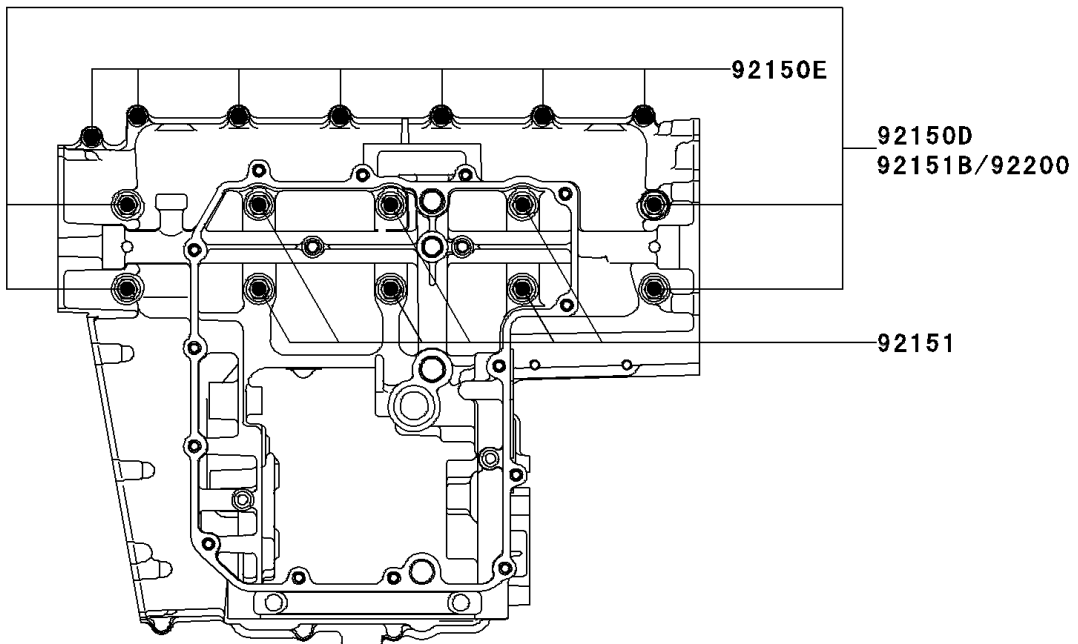

1998 Ninja® ZX™ -9R PARTS DIAGRAM

Crankcase Bolt Pattern

E1412

Upper Case

Lower Case

1998 Ninja® ZX™-9R PARTS LIST

Crankcase Bolt Pattern

ITEM NAME	PART NUMBER	QUANTITY
BOLT,7X85 (Ref # 92150)	92150-1251	3
BOLT,8X70 (Ref # 92150A)	92150-1483	2
BOLT,6X60 (Ref # 92150B)	92150-1548	2
BOLT,6X90 (Ref # 92150C)	92150-1622	2
BOLT,9X95 (Ref # 92150D)	92150-1759	4
BOLT,6X40 (Ref # 92150E)	92150-1794	10
BOLT,9X81 (Ref # 92151)	92151-1222	6
BOLT,7X50 (Ref # 92151A)	92151-1223	1