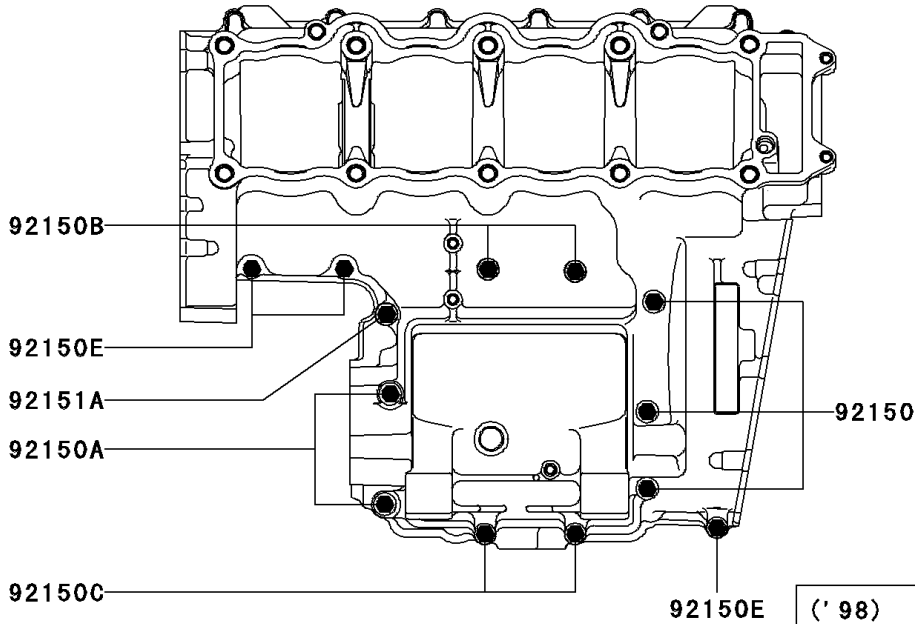

1998 Ninja® ZX™ -9R PARTS DIAGRAM

Crankcase Bolt Pattern

E1412

Upper Case

Lower Case

1998 Ninja® ZX™-9R PARTS LIST

Crankcase Bolt Pattern

ITEM NAME	PART NUMBER	QUANTITY
BOLT,7X85 (Ref # 92150)	92150-1251	3
BOLT,8X70 (Ref # 92150A)	92150-1483	2
BOLT,6X60 (Ref # 92150B)	92150-1548	2
BOLT,6X90 (Ref # 92150C)	92150-1622	2
BOLT,9X95 (Ref # 92150D)	92150-1759	4
BOLT,6X40 (Ref # 92150E)	92150-1794	10
BOLT,9X81 (Ref # 92151)	92151-1222	6
BOLT,7X50 (Ref # 92151A)	92151-1223	1