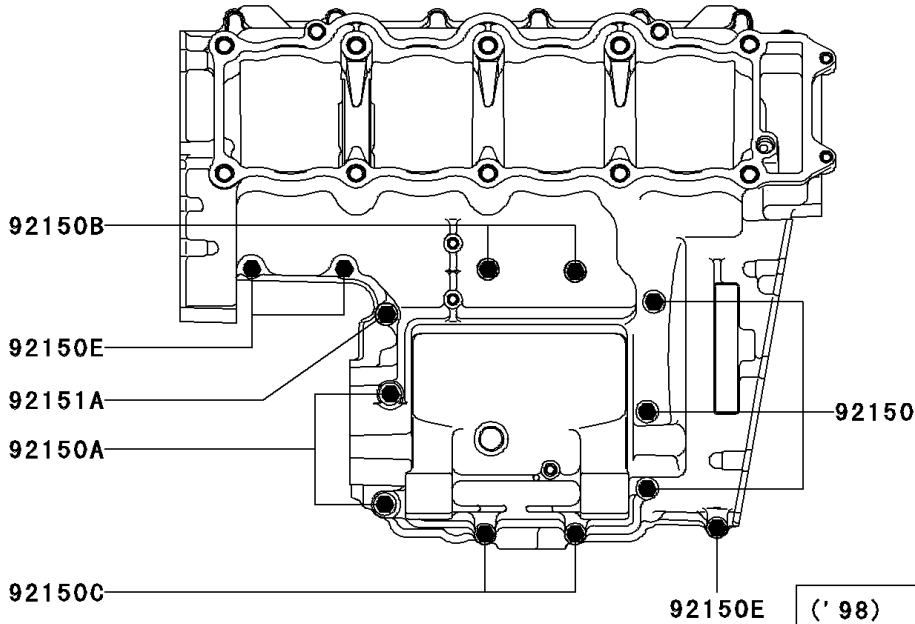

1999 Ninja® ZX™ -9R PARTS DIAGRAM

Crankcase Bolt Pattern

E1412

Upper Case

Lower Case

1999 Ninja® ZX™-9R PARTS LIST

Crankcase Bolt Pattern

ITEM NAME	PART NUMBER	QUANTITY
BOLT,7X85 (Ref # 92150)	92150-1251	3
BOLT,8X70 (Ref # 92150A)	92150-1483	2
BOLT,6X60 (Ref # 92150B)	92150-1548	2
BOLT,6X90 (Ref # 92150C)	92150-1622	2
BOLT,6X40 (Ref # 92150E)	92150-1794	10
BOLT,9X81 (Ref # 92151)	92151-1222	6
BOLT,7X50 (Ref # 92151A)	92151-1223	1
BOLT,9X95 (Ref # 92151B)	92151-1378	4
WASHER (Ref # 92200)	92200-1426	4