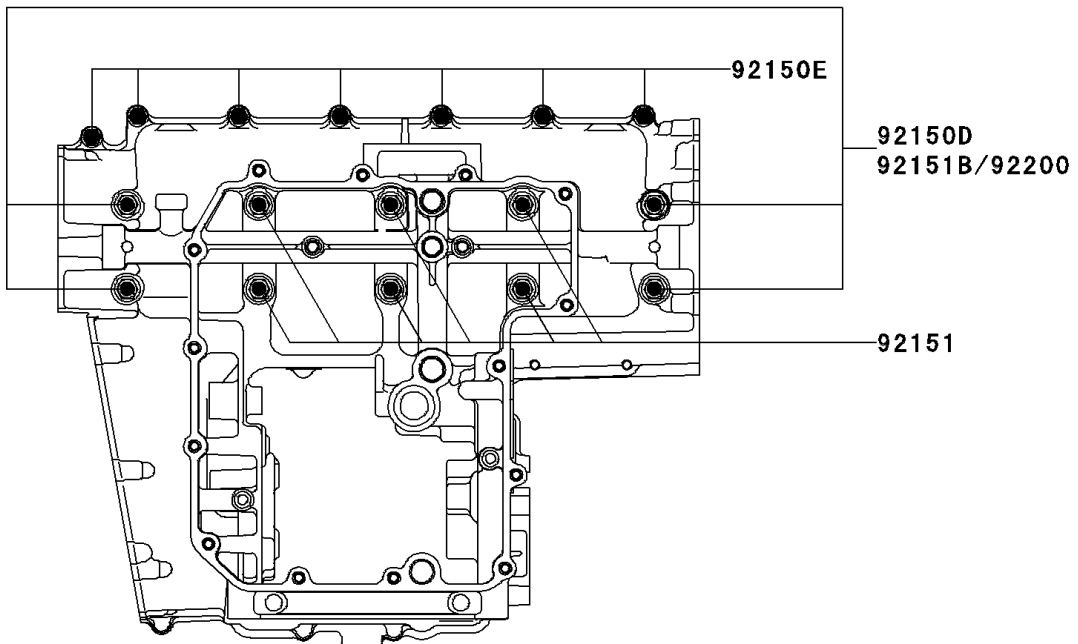

1999 Ninja® ZX™ -9R PARTS DIAGRAM

Crankcase Bolt Pattern

E1412

Upper Case

Lower Case

1999 Ninja® ZX™-9R PARTS LIST

Crankcase Bolt Pattern

ITEM NAME	PART NUMBER	QUANTITY
BOLT,7X85 (Ref # 92150)	92150-1251	3
BOLT,8X70 (Ref # 92150A)	92150-1483	2
BOLT,6X60 (Ref # 92150B)	92150-1548	2
BOLT,6X90 (Ref # 92150C)	92150-1622	2
BOLT,6X40 (Ref # 92150E)	92150-1794	10
BOLT,9X81 (Ref # 92151)	92151-1222	6
BOLT,7X50 (Ref # 92151A)	92151-1223	1
BOLT,9X95 (Ref # 92151B)	92151-1378	4
WASHER (Ref # 92200)	92200-1426	4