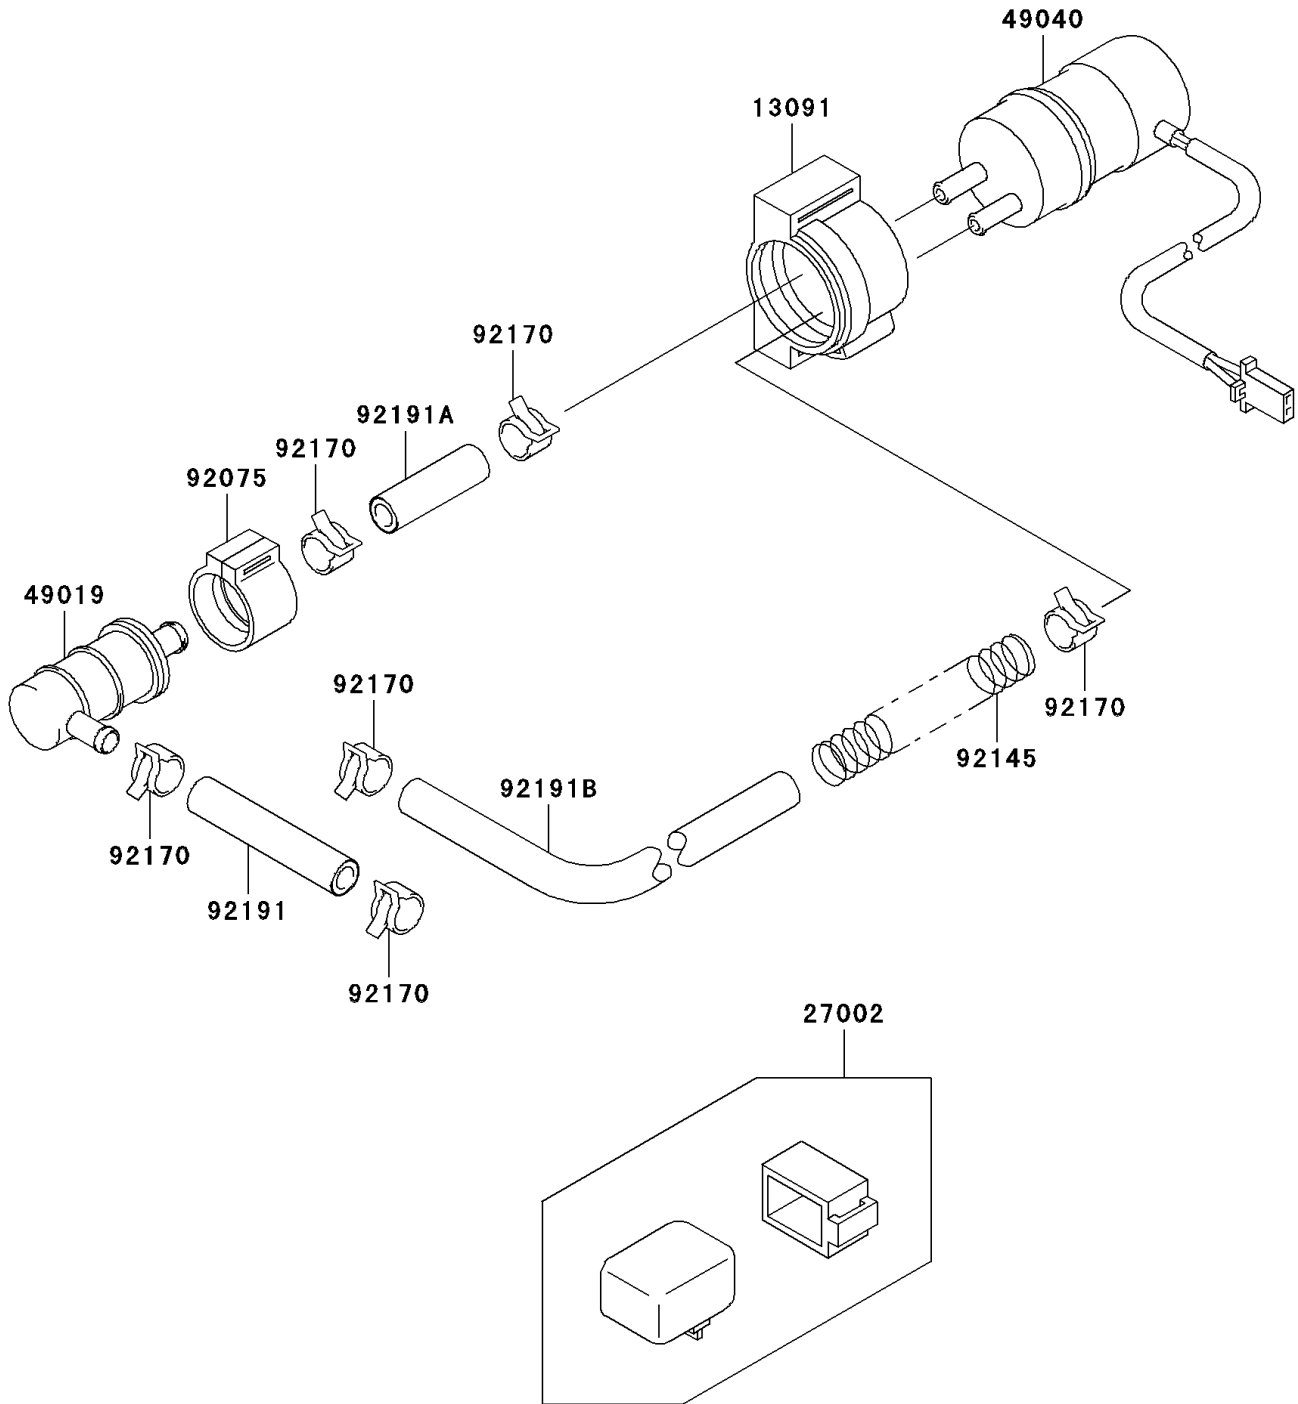

1998 Ninja® ZX™-9R PARTS DIAGRAM

Fuel Pump

E1520

1998 Ninja® ZX™-9R PARTS LIST

Fuel Pump

ITEM NAME	PART NUMBER	QUANTITY
HOLDER,FUEL PUMP (Ref # 13091)	13091-1738	1
RELAY-ASSY (Ref # 27002)	27002-1065	1
FILTER-FUEL (Ref # 49019)	49019-1083	1
PUMP-FUEL (Ref # 49040)	49040-1064	1
DAMPER,FUEL FILTER (Ref # 92075)	92075-1853	1
SPRING,TUBE (Ref # 92145)	92145-1135	1
CLAMP (Ref # 92170)	92170-1118	6
TUBE,FILTER-TAP (Ref # 92191)	92191-1173	1
TUBE,PUMP-FILTER (Ref # 92191A)	92191-1174	1
TUBE,CARBURETOR-PUMP (Ref # 92191B)	92191-1175	1