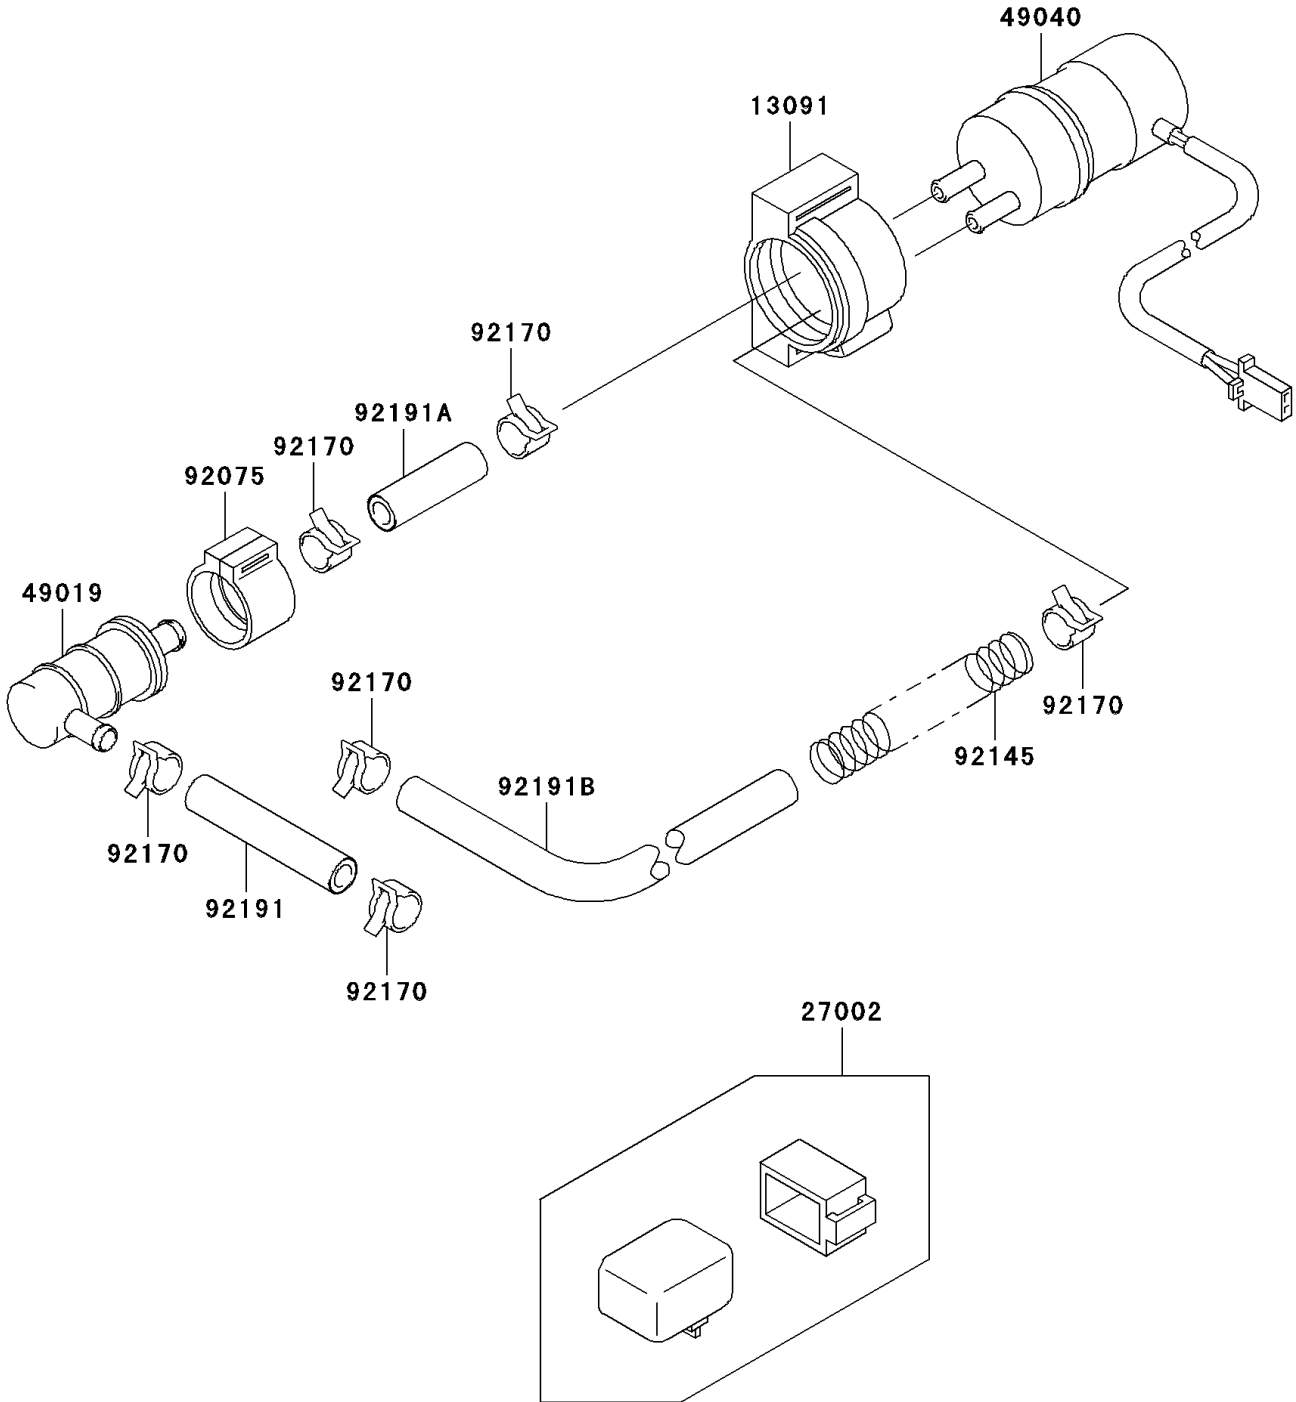

1999 Ninja® ZX™-9R PARTS DIAGRAM

Fuel Pump

E1520

1999 Ninja® ZX™-9R PARTS LIST

Fuel Pump

ITEM NAME	PART NUMBER	QUANTITY
HOLDER,FUEL PUMP (Ref # 13091)	13091-1738	1
RELAY-ASSY (Ref # 27002)	27002-1065	1
FILTER-FUEL (Ref # 49019)	49019-1083	1
PUMP-FUEL (Ref # 49040)	49040-1064	1
DAMPER,FUEL FILTER (Ref # 92075)	92075-1853	1
SPRING,TUBE (Ref # 92145)	92145-1135	1
CLAMP (Ref # 92170)	92170-1118	6
TUBE,FILTER-TAP (Ref # 92191)	92191-1173	1
TUBE,PUMP-FILTER (Ref # 92191A)	92191-1174	1
TUBE,CARBURETOR-PUMP (Ref # 92191B)	92191-1175	1