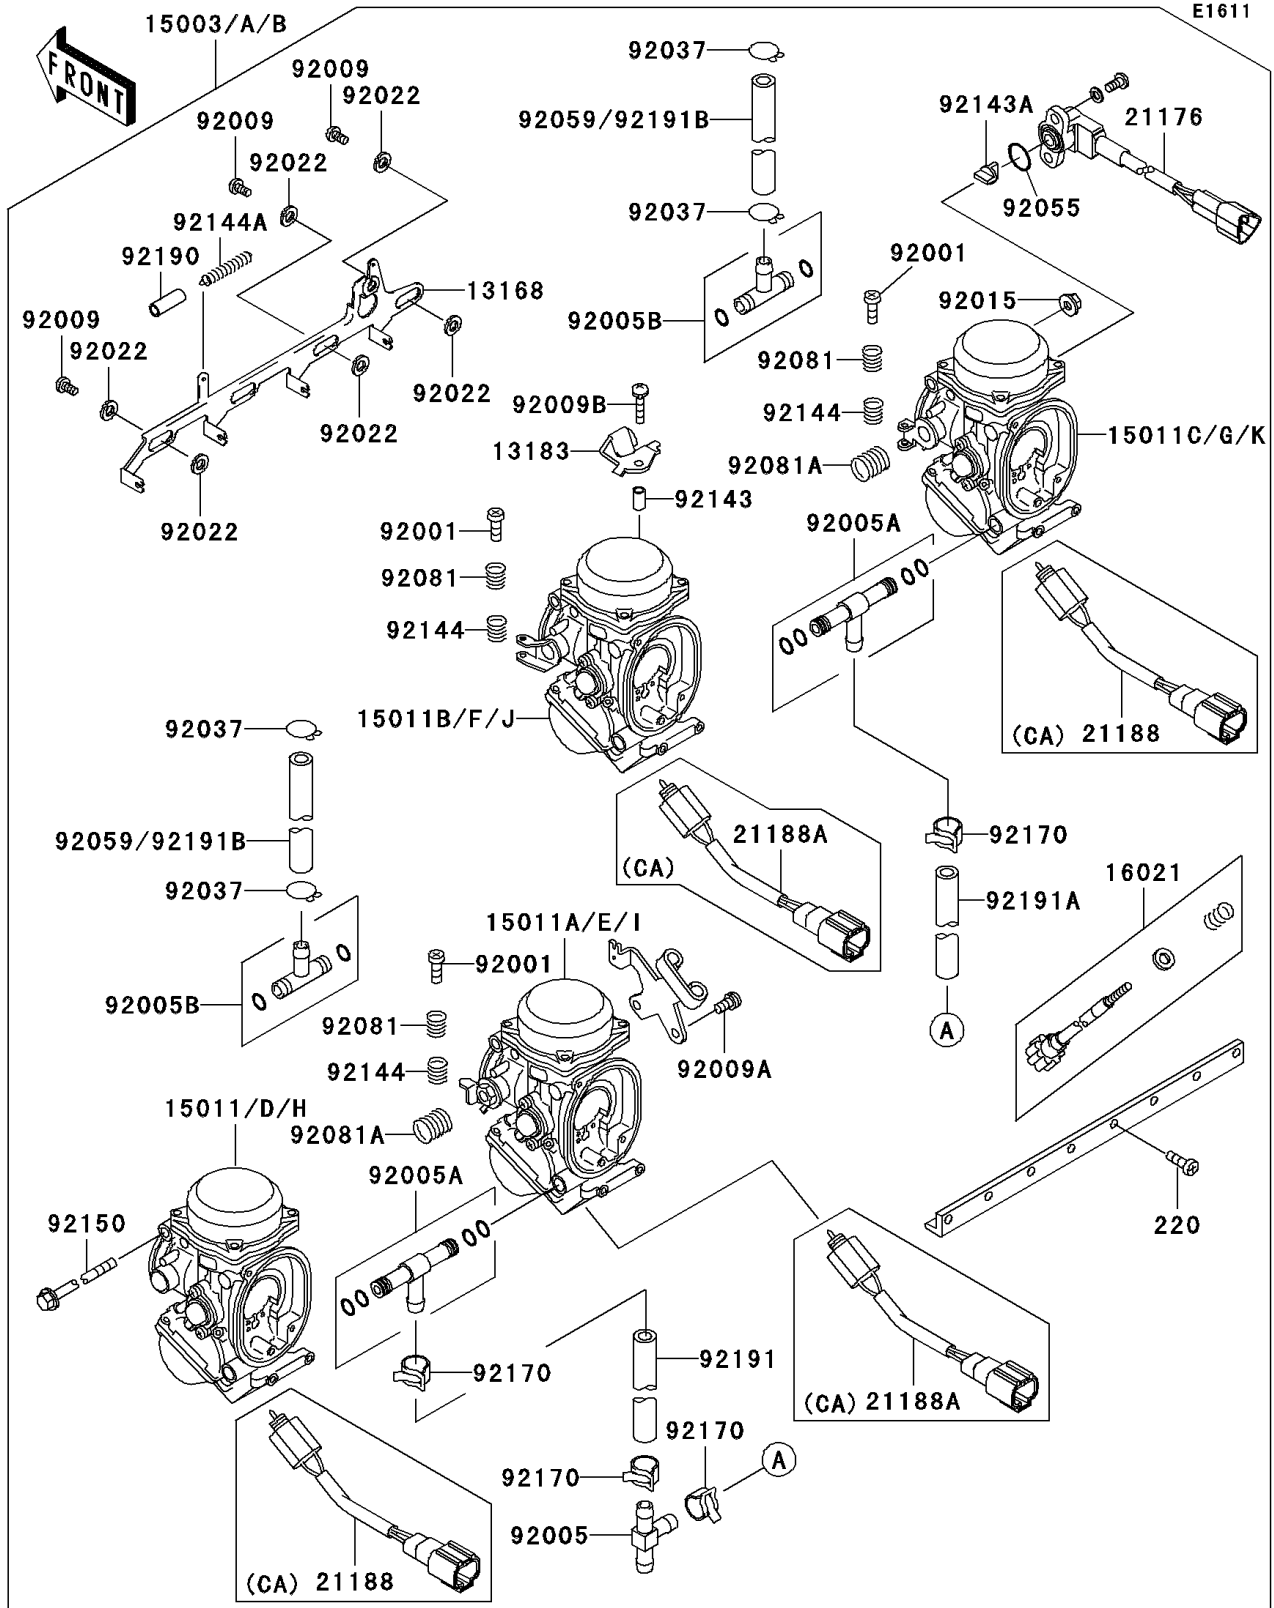

# 1998 Ninja® ZX™-9R PARTS DIAGRAM

Carburetor

E1611

# 1998 Ninja® ZX™-9R PARTS LIST

## Carburetor

ITEM NAME	PART NUMBER	QUANTITY
LEVER,STARTER (Ref # 13168)	13168-1593	1
PLATE,STARTER CABLE (Ref # 13183)	13183-1592	1
SCREW-THROTTLE STOP (Ref # 16021)	16021-1220	1
SENSOR (Ref # 21176)	21176-1073	1
BOLT,THROTTLE ADJUST (Ref # 92001)	92001-1998	3
FITTING,T-TYPE (Ref # 92005)	92005-1272	1
FITTING (Ref # 92005A)	92005-1338	2
FITTING (Ref # 92005B)	92005-1347	2
SCREW-PAN-CROS,5X14 (Ref # 220)	220D0514	8
SCREW (Ref # 92009)	92009-1262	3
SCREW (Ref # 92009A)	92009-1597	1
SCREW,4X18 (Ref # 92009B)	92009-1632	1
NUT,FLANGED,5MM (Ref # 92015)	92015-1259	1
WASHER,6.1X11X0.8,POLYACETAL (Ref # 92022)	92022-1199	6
CLAMP,TUBE (Ref # 92037)	92037-1194	4
RING-O,SENSOR (Ref # 92055)	92055-1574	1
TUBE,7X11X45 (Ref # 92059)	92059-1738	2
SPRING,THROTTLE ADJUST UPP (Ref # 92081)	92081-1620	3
SPRING,THROTTLE ADJUST CNT (Ref # 92081A)	92081-1622	2
COLLAR,4X5.2X9.6 (Ref # 92143)	92143-1265	1
COLLAR (Ref # 92143A)	92143-1907	1
SPRING,THROTTLE ADJUST LWR (Ref # 92144)	92144-1451	3
SPRING,STARTER LEVER (Ref # 92144A)	92144-1518	1
BOLT (Ref # 92150)	92150-1416	1
CLAMP,TUBE (Ref # 92170)	92170-1051	4
TUBE,STARTER SPRING (Ref # 92190)	92190-1157	1
TUBE,7.3X12.5X55 (Ref # 92191)	92191-1263	1
TUBE,7.3X12.5X220 (Ref # 92191A)	92191-1264	1
CARBURETOR-ASSY (Ref # 15003)	15003-1366	1

### Carburetor

ITEM NAME	PART NUMBER	QUANTITY
CARBURETOR-ASSY (Ref # 15003A)	15003-1371	1
CARBURETOR,LH,OUTSIDE (Ref # 15011)	15011-1445	1
CARBURETOR,LH,INSIDE (Ref # 15011A)	15011-1446	1
CARBURETOR,RH,INSIDE (Ref # 15011B)	15011-1447	1
CARBURETOR,RH,OUTSIDE (Ref # 15011C)	15011-1448	1
CARBURETOR,LH,OUTSIDE (Ref # 15011D)	15011-1466	1
CARBURETOR,LH,INSIDE (Ref # 15011E)	15011-1467	1
CARBURETOR,RH,INSIDE (Ref # 15011F)	15011-1468	1
CARBURETOR,RH,OUTSIDE (Ref # 15011G)	15011-1469	1
SOLENOID,#1&#4 (Ref # 21188)	21188-1006	2
SOLENOID,#2&#3 (Ref # 21188A)	21188-1007	2