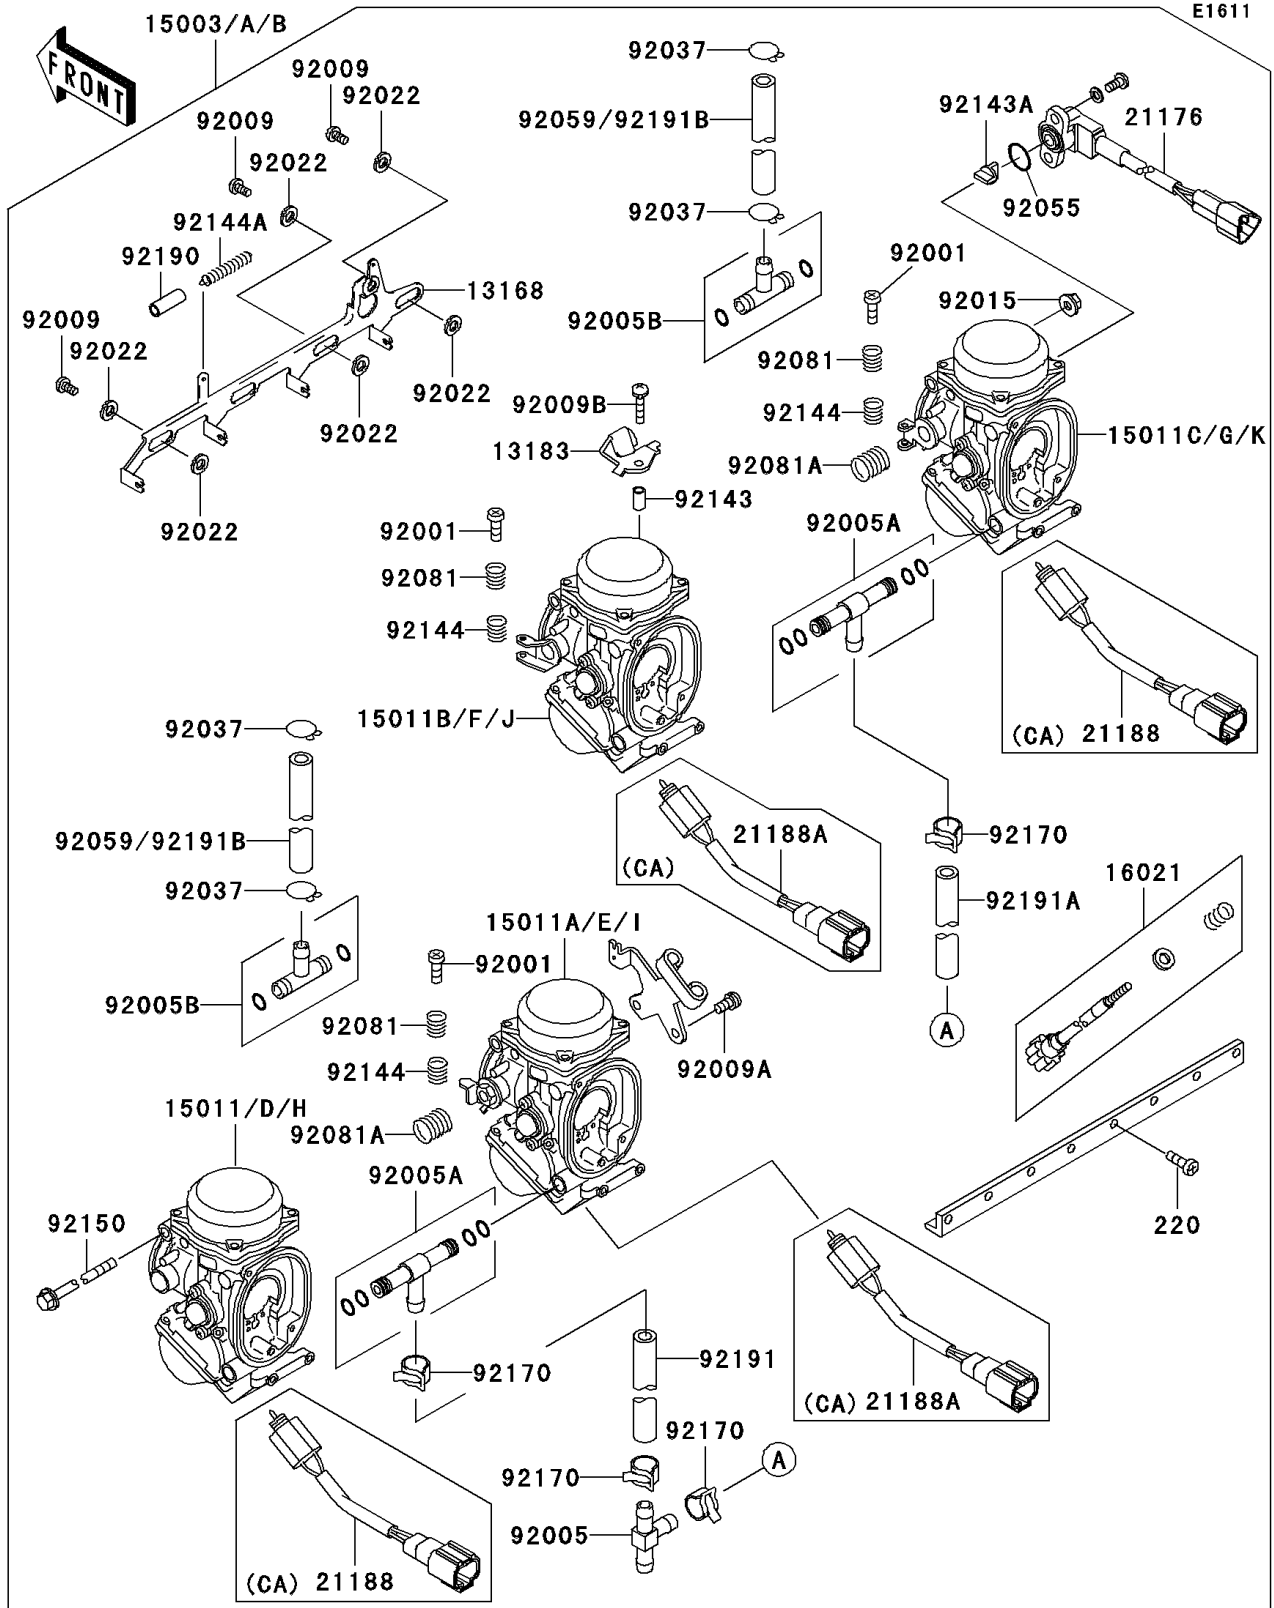

# 1999 Ninja® ZX™-9R PARTS DIAGRAM

Carburetor

E1611

## Carburetor

ITEM NAME	PART NUMBER	QUANTITY
LEVER,STARTER (Ref # 13168)	13168-1593	1
PLATE,STARTER CABLE (Ref # 13183)	13183-1592	1
SCREW-THROTTLE STOP (Ref # 16021)	16021-1220	1
SENSOR (Ref # 21176)	21176-1073	1
BOLT,THROTTLE ADJUST (Ref # 92001)	92001-1998	3
FITTING,T-TYPE (Ref # 92005)	92005-1272	1
FITTING (Ref # 92005A)	92005-1338	2
FITTING (Ref # 92005B)	92005-1347	2
SCREW-PAN-CROS,5X14 (Ref # 220)	220D0514	8
SCREW (Ref # 92009)	92009-1262	3
SCREW (Ref # 92009A)	92009-1597	1
SCREW,4X18 (Ref # 92009B)	92009-1632	1
NUT,FLANGED,5MM (Ref # 92015)	92015-1259	1
WASHER,6.1X11X0.8,POLYACETAL (Ref # 92022)	92022-1199	6
CLAMP,TUBE (Ref # 92037)	92037-1194	4
RING-O,SENSOR (Ref # 92055)	92055-1574	1
SPRING,THROTTLE ADJUST UPP (Ref # 92081)	92081-1620	3
SPRING,THROTTLE ADJUST CNT (Ref # 92081A)	92081-1622	2
COLLAR,4X5.2X9.6 (Ref # 92143)	92143-1265	1
COLLAR (Ref # 92143A)	92143-1907	1
SPRING,THROTTLE ADJUST LWR (Ref # 92144)	92144-1451	3
SPRING,STARTER LEVER (Ref # 92144A)	92144-1518	1
BOLT (Ref # 92150)	92150-1416	1
CLAMP,TUBE (Ref # 92170)	92170-1051	4
TUBE,STARTER SPRING (Ref # 92190)	92190-1157	1
TUBE,7.3X12.5X55 (Ref # 92191)	92191-1263	1
TUBE,7.3X12.5X220 (Ref # 92191A)	92191-1264	1
CARBURETOR-ASSY (Ref # 15003A)	15003-1371	1
CARBURETOR-ASSY (Ref # 15003B)	15003-1504	1

## Carburetor

ITEM NAME	PART NUMBER	QUANTITY
CARBURETOR,LH,OUTSIDE (Ref # 15011D)	15011-1466	1
CARBURETOR,LH,INSIDE (Ref # 15011E)	15011-1467	1
CARBURETOR,RH,INSIDE (Ref # 15011F)	15011-1468	1
CARBURETOR,RH,OUTSIDE (Ref # 15011G)	15011-1469	1
CARBURETOR,LH,OUTSIDE (Ref # 15011H)	15011-1619	1
CARBURETOR,LH,INSIDE (Ref # 15011I)	15011-1620	1
CARBURETOR,RH,INSIDE (Ref # 15011J)	15011-1621	1
CARBURETOR,RH,OUTSIDE (Ref # 15011K)	15011-1622	1
SOLENOID,#1&#4 (Ref # 21188)	21188-1006	2
SOLENOID,#2&#3 (Ref # 21188A)	21188-1007	2
TUBE,7X11X45 (Ref # 92059)	92059-1738	2
TUBE,7X11X60 (Ref # 92191B)	92191-1373	2