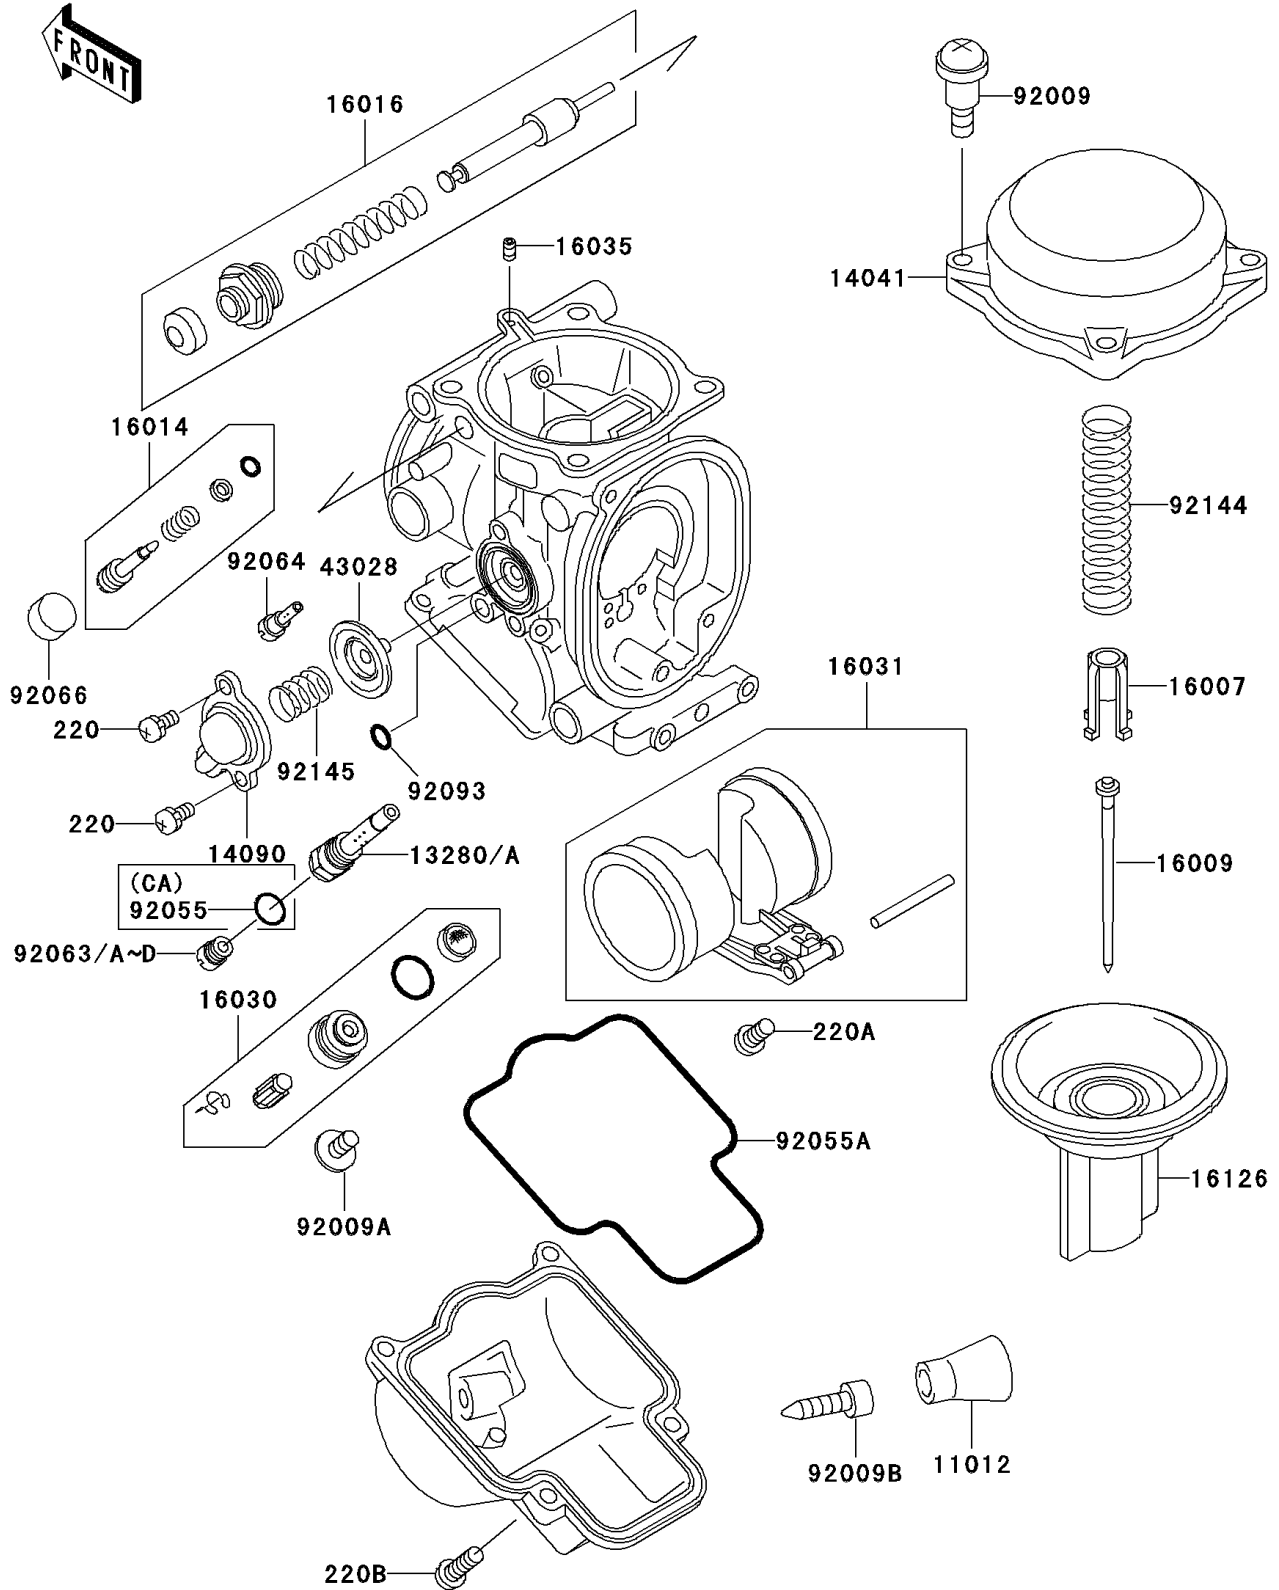

1998 Ninja® ZX™-9R PARTS DIAGRAM

Carburetor Parts

E1612

1998 Ninja® ZX™-9R PARTS LIST

Carburetor Parts

ITEM NAME	PART NUMBER	QUANTITY
SCREW-PAN-CROS (Ref # 220)	220B0408	8
SCREW-PAN-CROS (Ref # 220A)	220D0408	4
SCREW-PAN-CROS (Ref # 220B)	220D0414	16
CAP,DRAIN SCREW (Ref # 11012)	11012-1675	4
COVER-COMP,MIXING (Ref # 14041)	14041-1100	4
COVER,AIR CUT VALVE (Ref # 14090)	14090-1959	4
SEAT-SPRING,VALVE (Ref # 16007)	16007-1117	4
NEEDLE-JET,N74V (Ref # 16009)	16009-1998	4
SCREW-PILOT AIR (Ref # 16014)	16014-1090	4
PLUNGER,STARTER (Ref # 16016)	16016-1090	4
VALVE-FLOAT (Ref # 16030)	16030-1077	4
FLOAT (Ref # 16031)	16031-1080	4
JET-AIR,LEAK (Ref # 16035)	16035-1055	4
VALVE,VACUUM (Ref # 16126)	16126-1359	4
DIAPHRAGM,AIR CUT VALVE (Ref # 43028)	43028-1085	4
SCREW,4X4.4 (Ref # 92009)	92009-1549	15
SCREW,4X8 (Ref # 92009A)	92009-1550	4
SCREW,DRAIN,M6X0.75 (Ref # 92009B)	92009-1551	4
RING-O,FLOAT CHAMBER (Ref # 92055A)	92055-1426	4
JET-MAIN,#150 (Ref # 92063)	92063-1330	4
JET-MAIN,#152 (Ref # 92063A)	92063-1331	4
JET-MAIN,#155 (Ref # 92063B)	92063-1332	4
JET-MAIN,#158 (Ref # 92063C)	92063-1344	4
JET-MAIN,#160 (Ref # 92063D)	92063-1345	4
JET-PILOT,#38 (Ref # 92064)	92064-1119	4
PLUG,PILOT AIR SCREW,6.9X2 (Ref # 92066)	92066-1051	4
SEAL,"U"RING (Ref # 92093)	92093-1046	4
SPRING,VACUUM VALVE (Ref # 92144)	92144-1962	4
SPRING,AIR CUT VALVE (Ref # 92145)	92145-1149	4

1998 Ninja® ZX™-9R PARTS LIST

Carburetor Parts

ITEM NAME	PART NUMBER	QUANTITY
HOLDER,JET NEEDLE (Ref # 13280)	13280-1084	4
HOLDER,JET NEEDLE (Ref # 13280A)	13280-1085	4
RING-O (Ref # 92055)	92055-1223	4